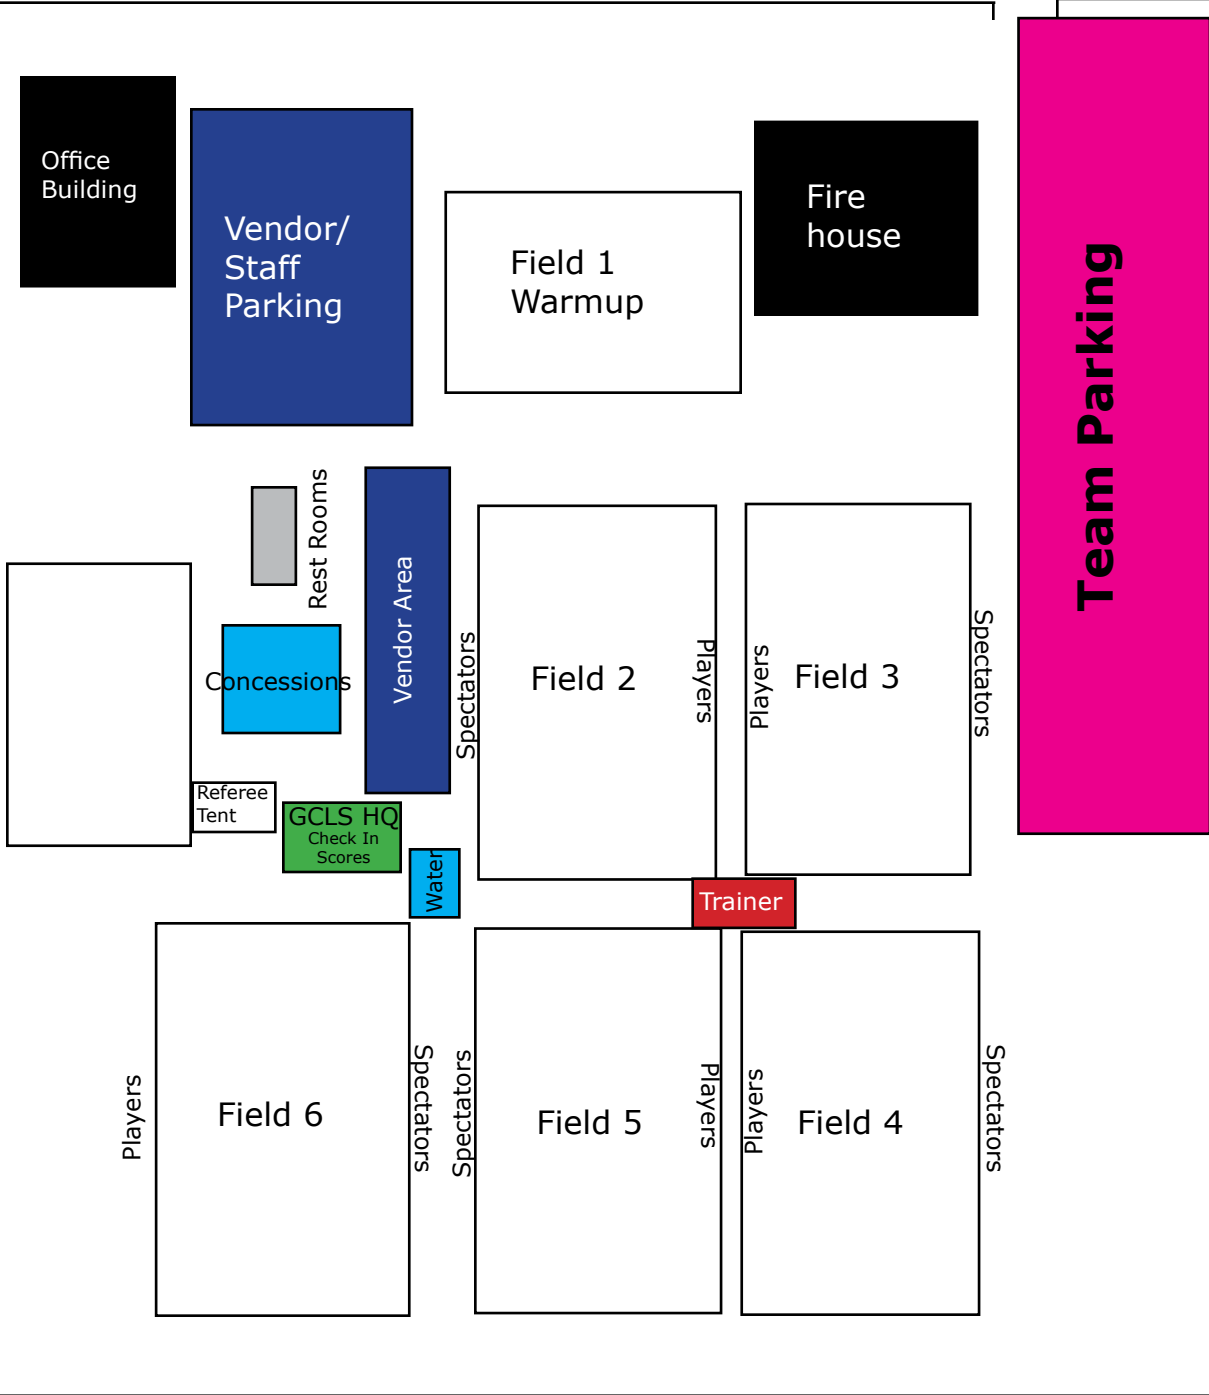

Chase Bank

NORTH

SW 3RD STREET

Office Building

Vendor/ Staff Parking

Field 1 Warmup

Fire house

Team Parking

SW 87th AVE

Broward Mall

To Broward Blvd >>  
To Central Park >>

PINE ISLAND ROAD

<<< To I-595

SW 6TH STREET

# GOLD COAST LACROSSE SHOOTOUT

## PINE ISLAND PARK

320 S. Pine Island Road, Plantation, FL