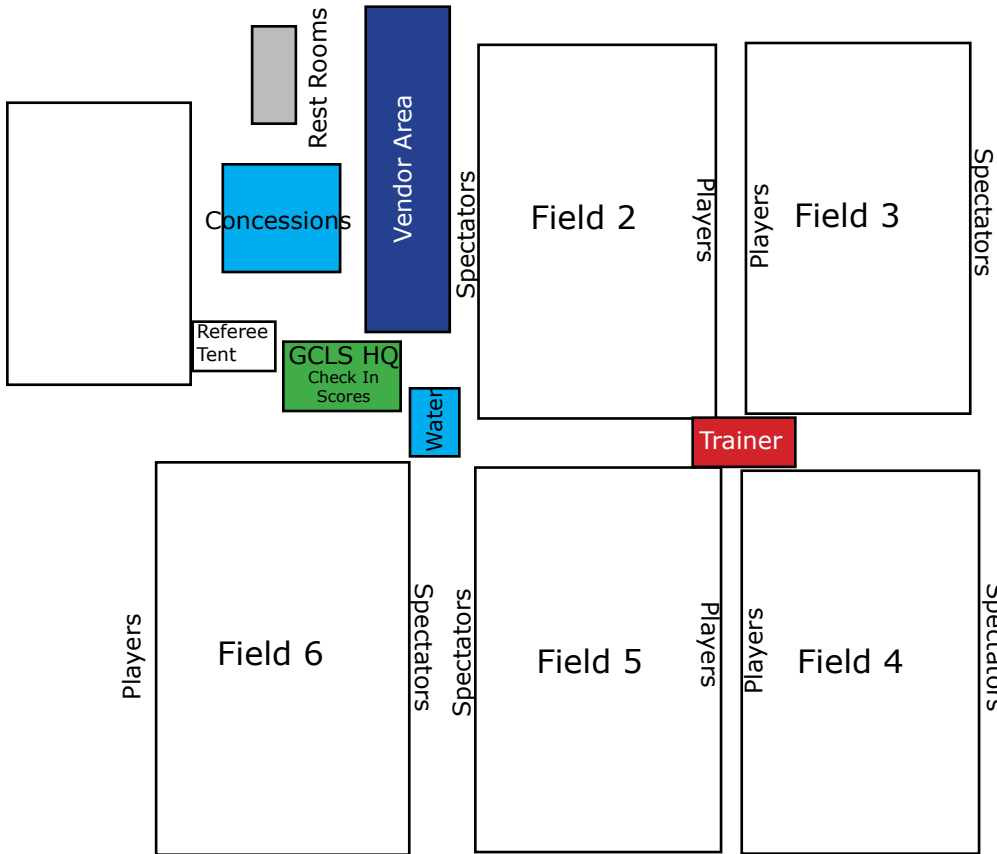

Chase Bank

NORTH

SW 3RD STREET

Office Building

Vendor/ Staff Parking

Field 1 Warmup

Fire house

Team Parking

SW 87th AVE

Broward Mall

To Broward Blvd >>
To Central Park >>

PINE ISLAND ROAD

<<< To I-595

SW 6TH STREET

GOLD COAST LACROSSE SHOOTOUT

PINE ISLAND PARK

320 S. Pine Island Road, Plantation, FL