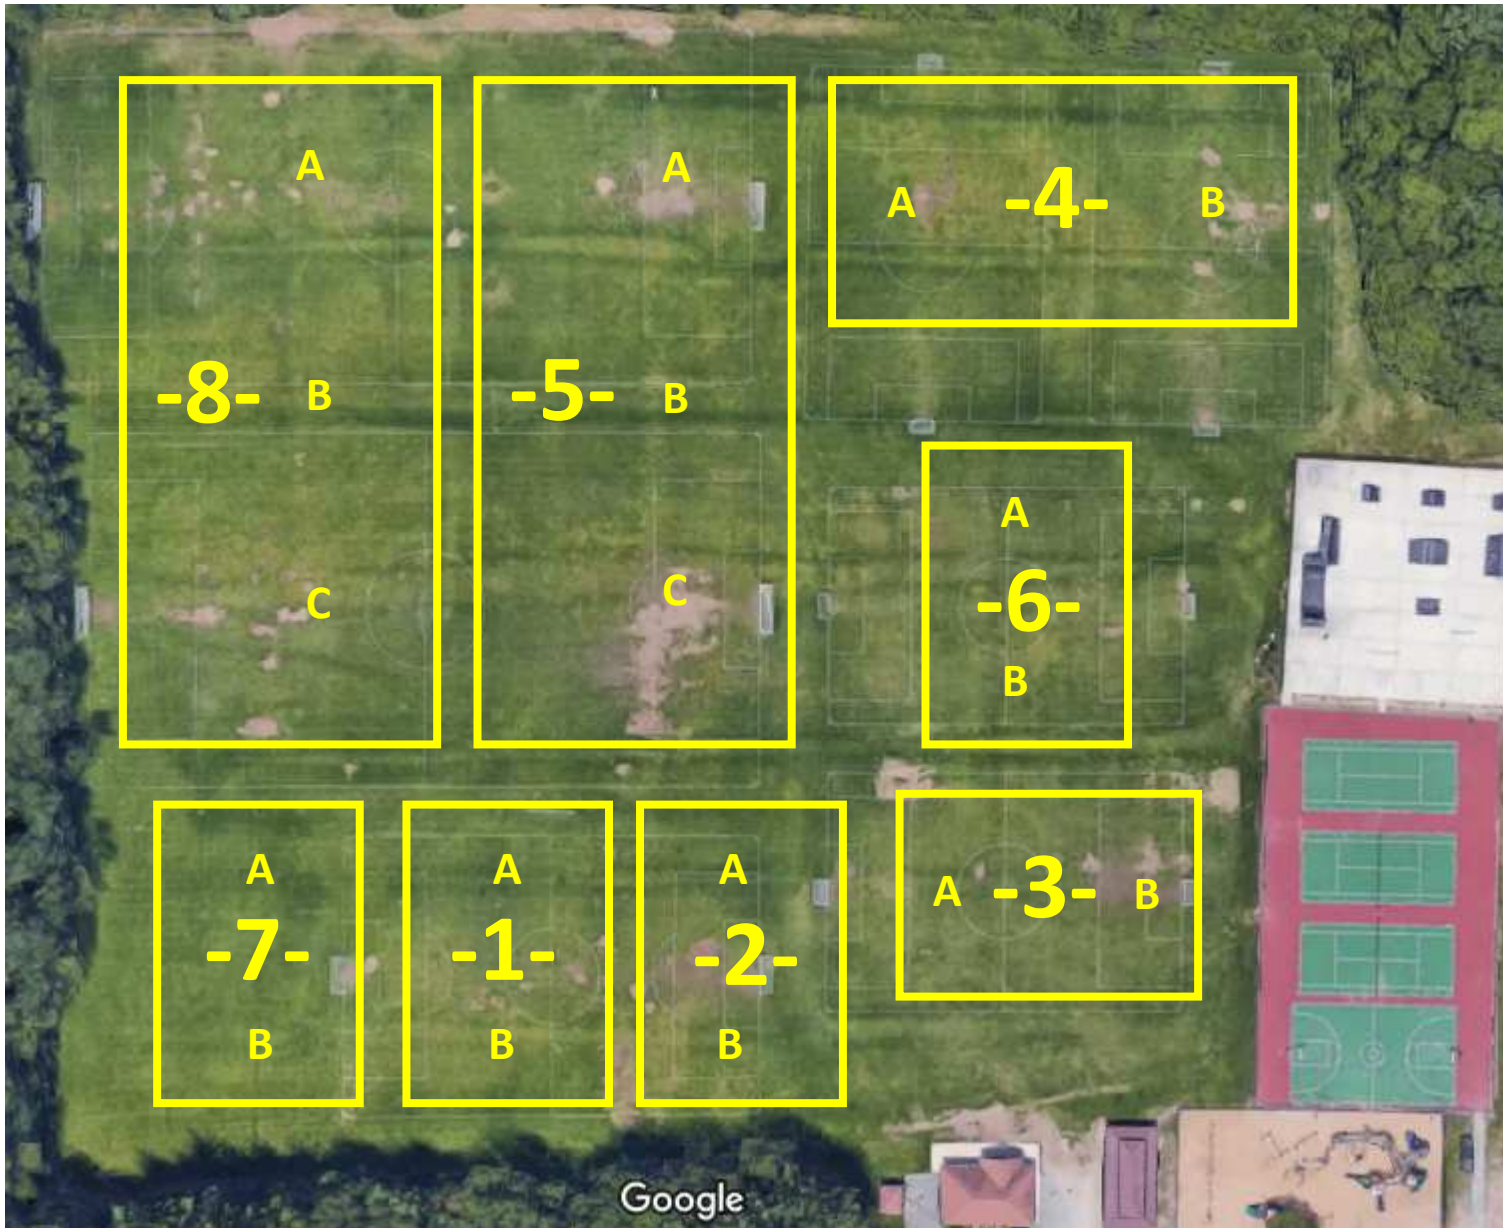

Travel Shawsheen Fall 2016