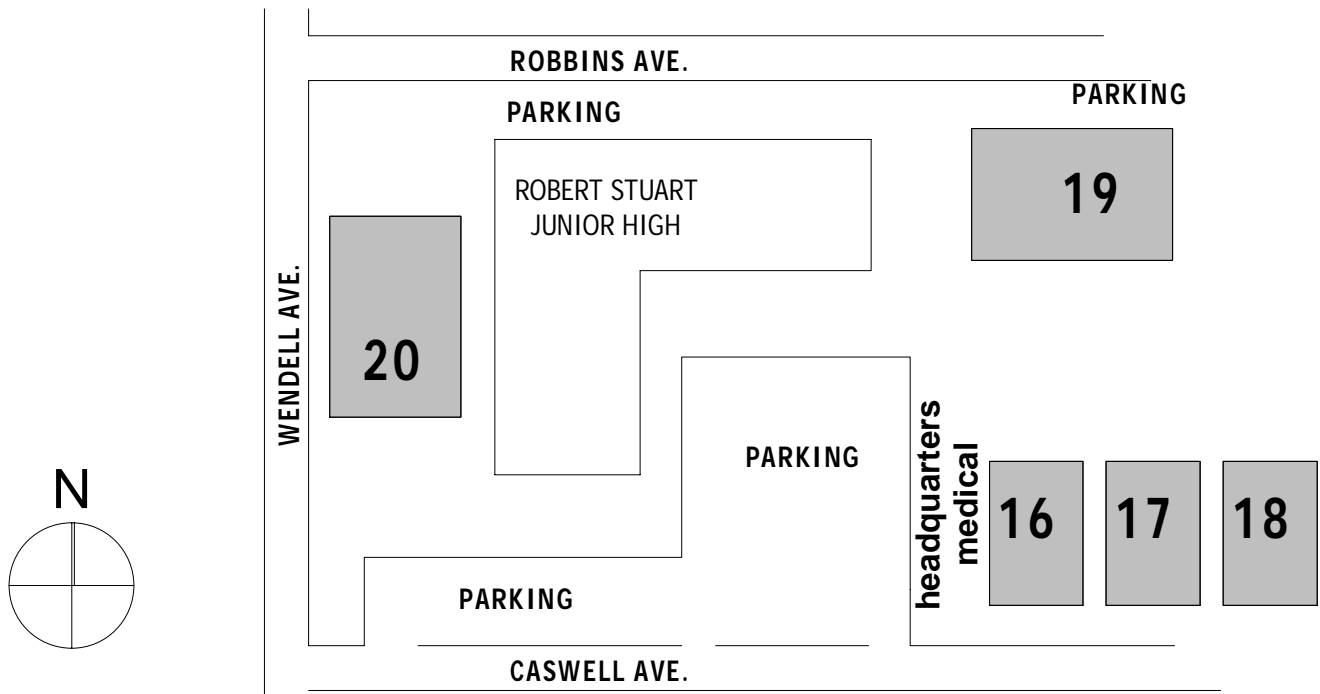

SC SUNWAY SOCCER COMPLEX

RS ROBERT STUART JR. HIGH

NO DOGS ALLOWED AT ANY OF THE FIELDS

TWIN FALLS SOCCER FIELDS MAP

N.T.S.