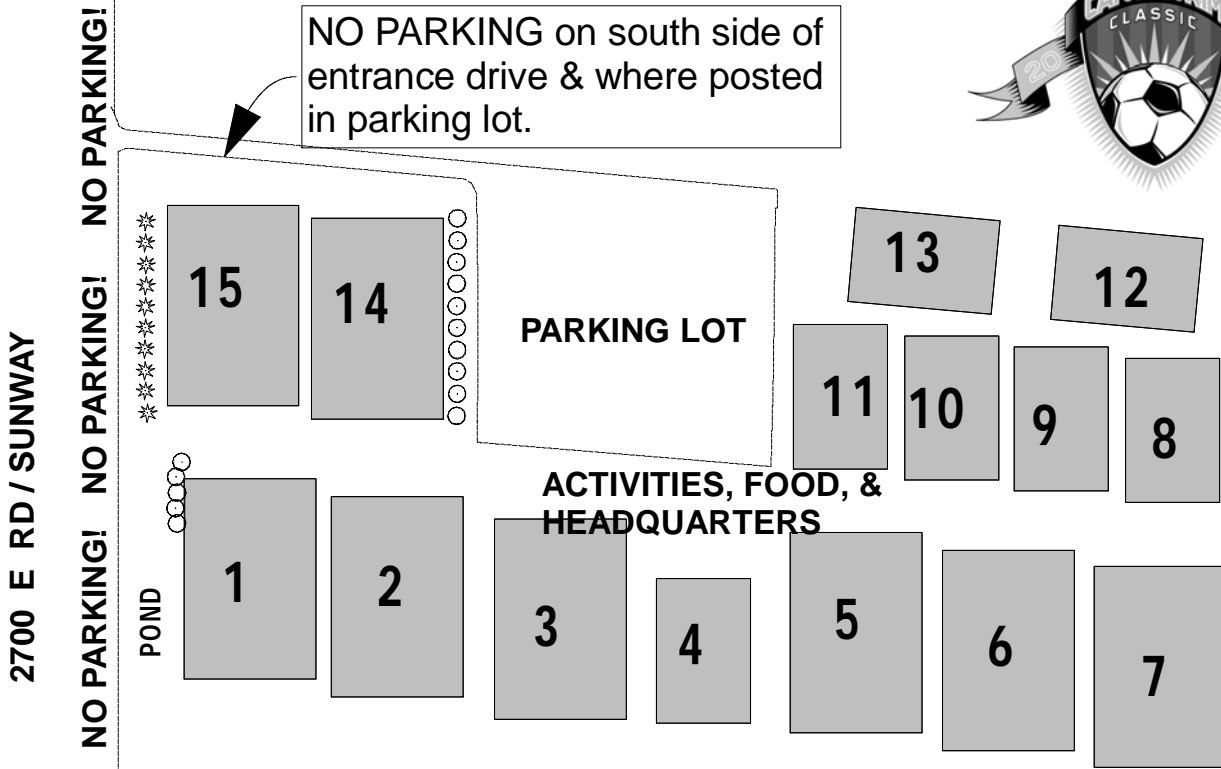

SC SUNWAY SOCCER COMPLEX

RS ROBERT STUART JR. HIGH

NO DOGS ALLOWED AT ANY OF THE FIELDS

TWIN FALLS SOCCER FIELDS MAP

N.T.S.