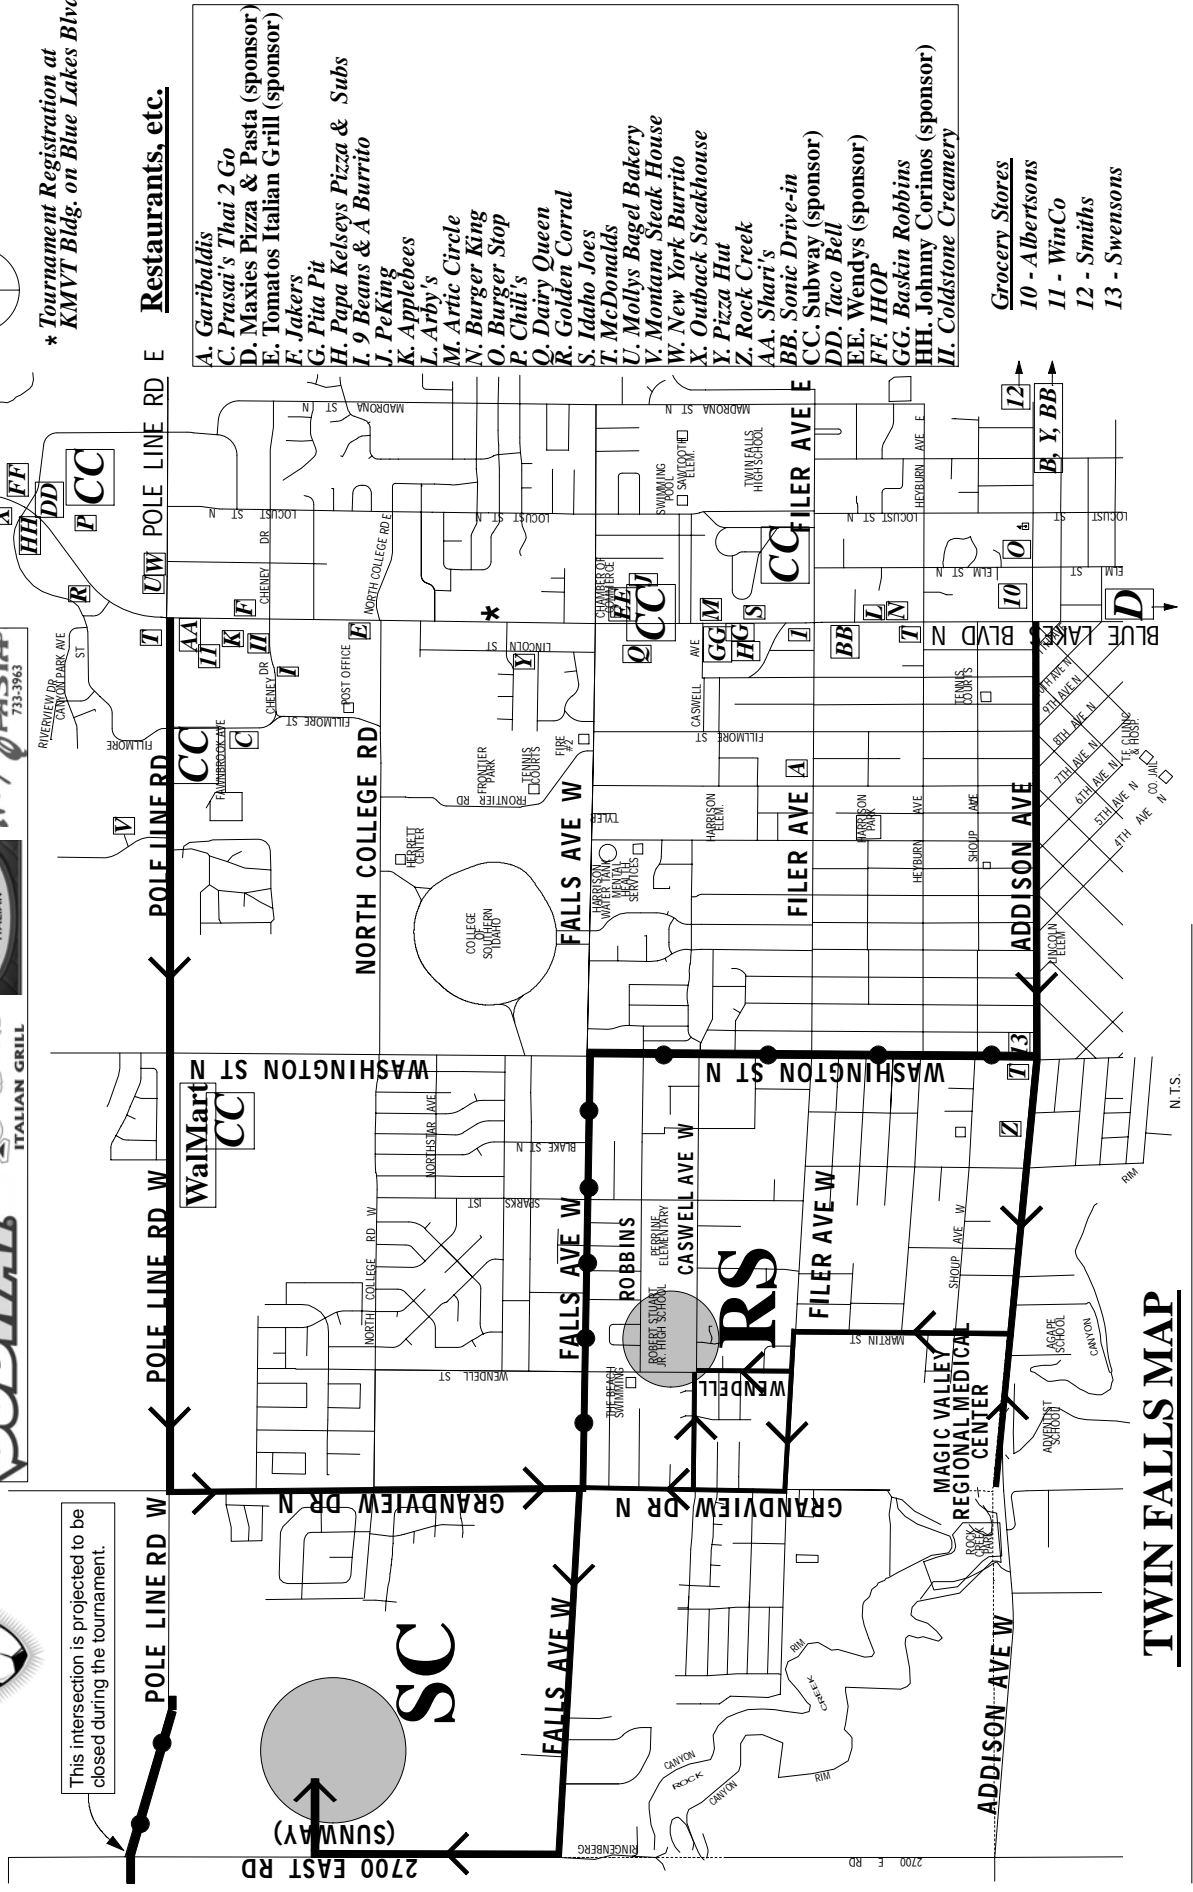

This intersection is projected to be closed during the tournament.

**PLEASE SUPPORT OUR SPONSORS .....**

\* Tournament Registration at  
KMVT Bldg. on Blue Lakes Blvd

**Restaurants, etc.**

- A. Garibaldi's
- C. Prasai's Thai 2 Go
- D. Maxies Pizza & Pasta (sponsor)
- E. Tomatos Italian Grill (sponsor)
- F. Jakers
- G. Pita Pit
- H. Papa Kelseys Pizza & Subs
- I. 9 Beans & A Burrito
- J. PeKing
- K. Applebees
- L. Arby's
- M. Artic Circle
- N. Burger King
- O. Burger Stop
- P. Chili's
- Q. Dairy Queen
- R. Golden Corral
- S. Idaho Joe's
- T. McDonalds
- U. Mollys Bagel Bakery
- V. Montana Steak House
- W. New York Burrito
- X. Outback Steakhouse
- Y. Pizza Hut
- Z. Rock Creek
- AA. Shari's
- BB. Sonic Drive-in
- CC. Subway (sponsor)
- DD. Taco Bell
- EE. Wendys (sponsor)
- FF. IHOP
- GG. Baskin Robbins
- HH. Johnny Corinos (sponsor)
- II. Coldstone Creamery

- Grocery Stores**
- 10 - Albertsons
- 11 - WinCo
- 12 - Smiths
- 13 - Swensons

**TWIN FALLS MAP**

**Road Construction**  
**Suggested Route**

N.T.S.

This intersection is projected to be closed during the tournament.

- Grocery Stores
- 10 - Albertsons
- 11 - WinCo
- 12 - Smiths
- 13 - Swensons

**TWIN FALLS MAP**

● Road Construction  
— Suggested Route

N.T.S.

This intersection is projected to be closed during the tournament.

- Grocery Stores
- 10 - Albertsons
- 11 - WinCo
- 12 - Smiths
- 13 - Swensons