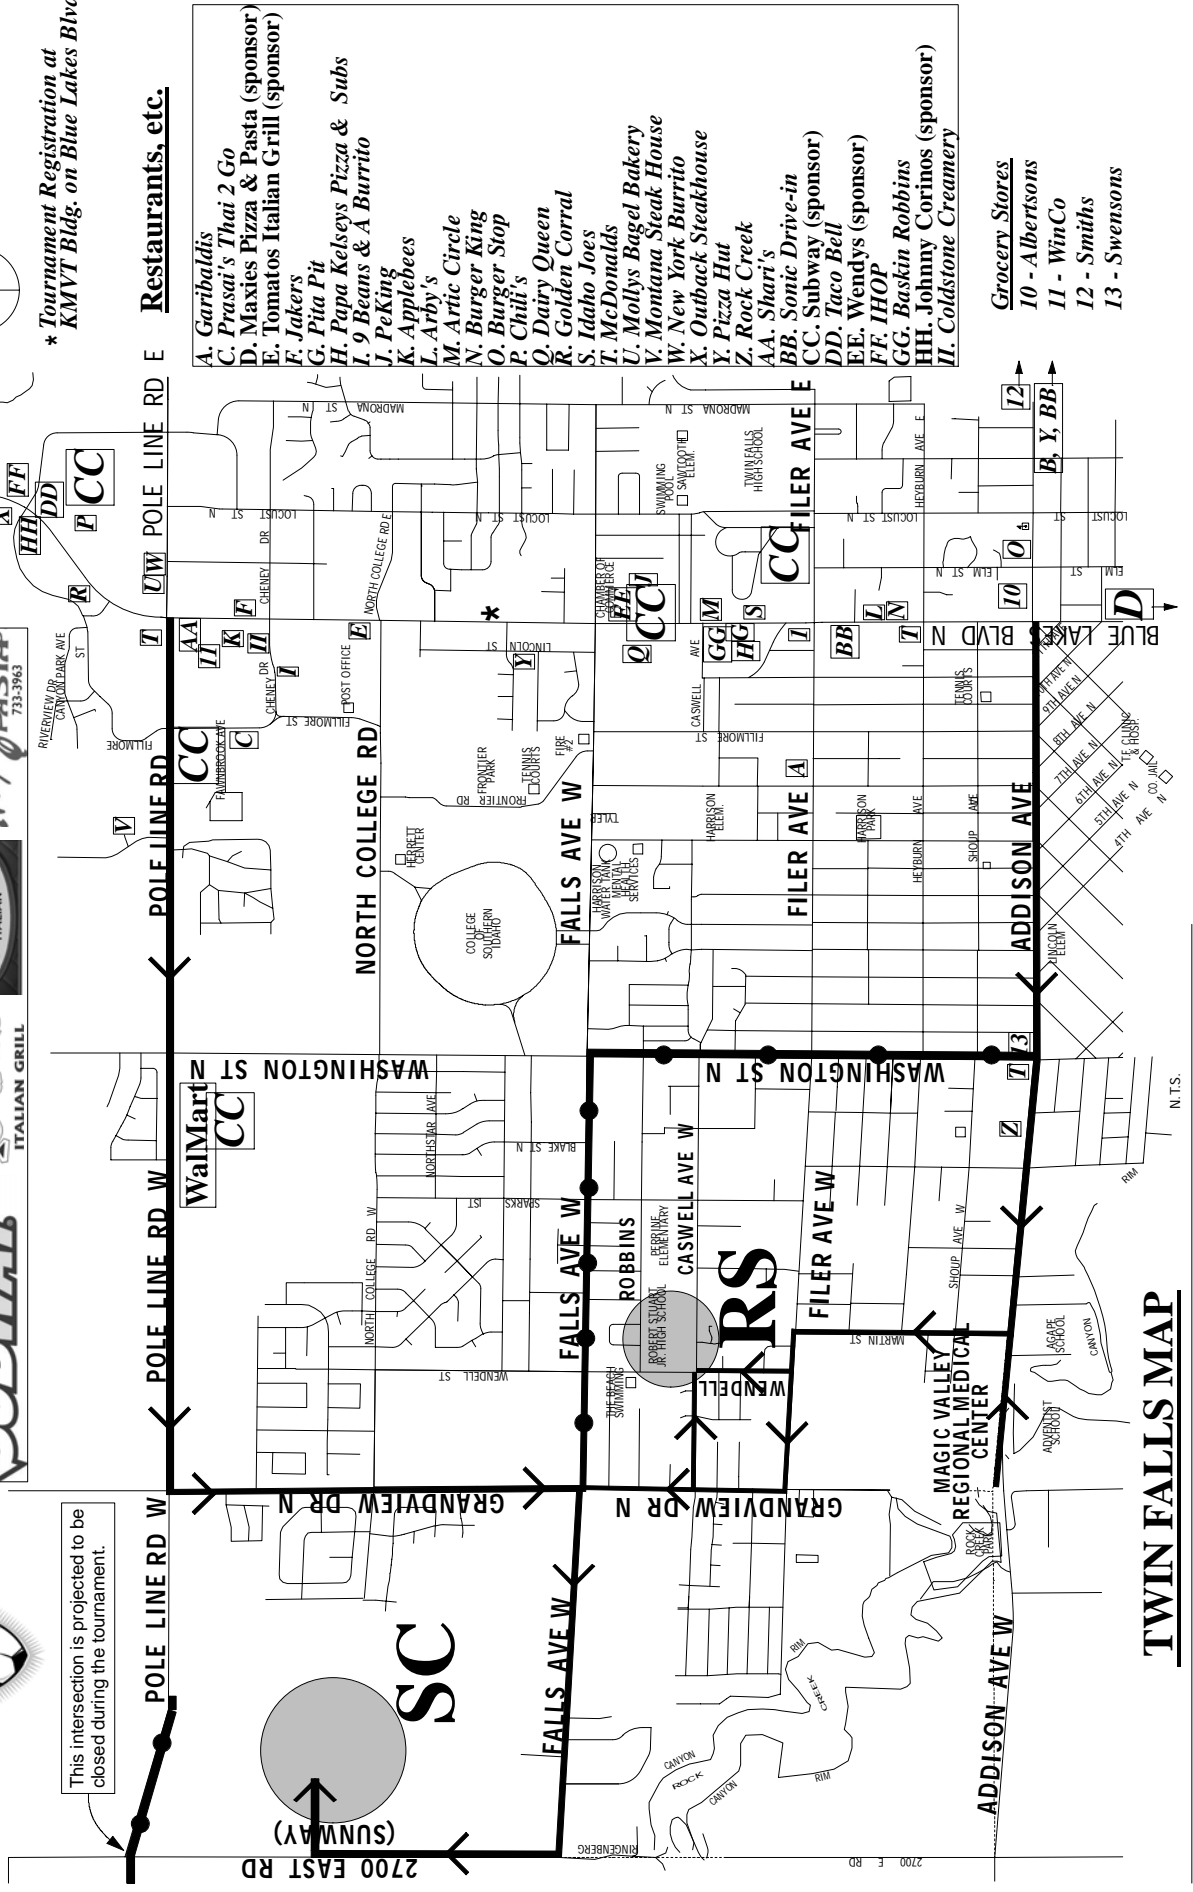

This intersection is projected to be closed during the tournament.

**PLEASE SUPPORT OUR SPONSORS .....**

\* Tournament Registration at  
KMVT Bldg. on Blue Lakes Blvd

**Restaurants, etc.**

- A. Garibaldi's
- C. Prasai's Thai 2 Go
- D. Maxies Pizza & Pasta (sponsor)
- E. Tomatos Italian Grill (sponsor)
- F. Jakers
- G. Pita Pit
- H. Papa Kelseys Pizza & Subs
- I. 9 Beans & A Burrito
- J. PeKing
- K. Applebees
- L. Arby's
- M. Artic Circle
- N. Burger King
- O. Burger Stop
- P. Chili's
- Q. Dairy Queen
- R. Golden Corral
- S. Idaho Joe's
- T. McDonalds
- U. Mollys Bagel Bakery
- V. Montana Steak House
- W. New York Burrito
- X. Outback Steakhouse
- Y. Pizza Hut
- Z. Rock Creek
- AA. Shari's
- BB. Sonic Drive-in
- CC. Subway (sponsor)
- DD. Taco Bell
- EE. Wendys (sponsor)
- FF. IHOP
- GG. Baskin Robbins
- HH. Johnny Corinos (sponsor)
- II. Coldstone Creamery

- Grocery Stores**
- 10 - Albertsons
- 11 - WinCo
- 12 - Smiths
- 13 - Swensons

**TWIN FALLS MAP**

**Road Construction**  
**Suggested Route**

N.T.S.

This intersection is projected to be closed during the tournament.

- Grocery Stores
- 10 - Albertsons
- 11 - WinCo
- 12 - Smiths
- 13 - Swensons

**TWIN FALLS MAP**

● Road Construction  
— Suggested Route

N.T.S.

This intersection is projected to be closed during the tournament.

- Grocery Stores
- 10 - Albertsons
- 11 - WinCo
- 12 - Smiths
- 13 - Swensons