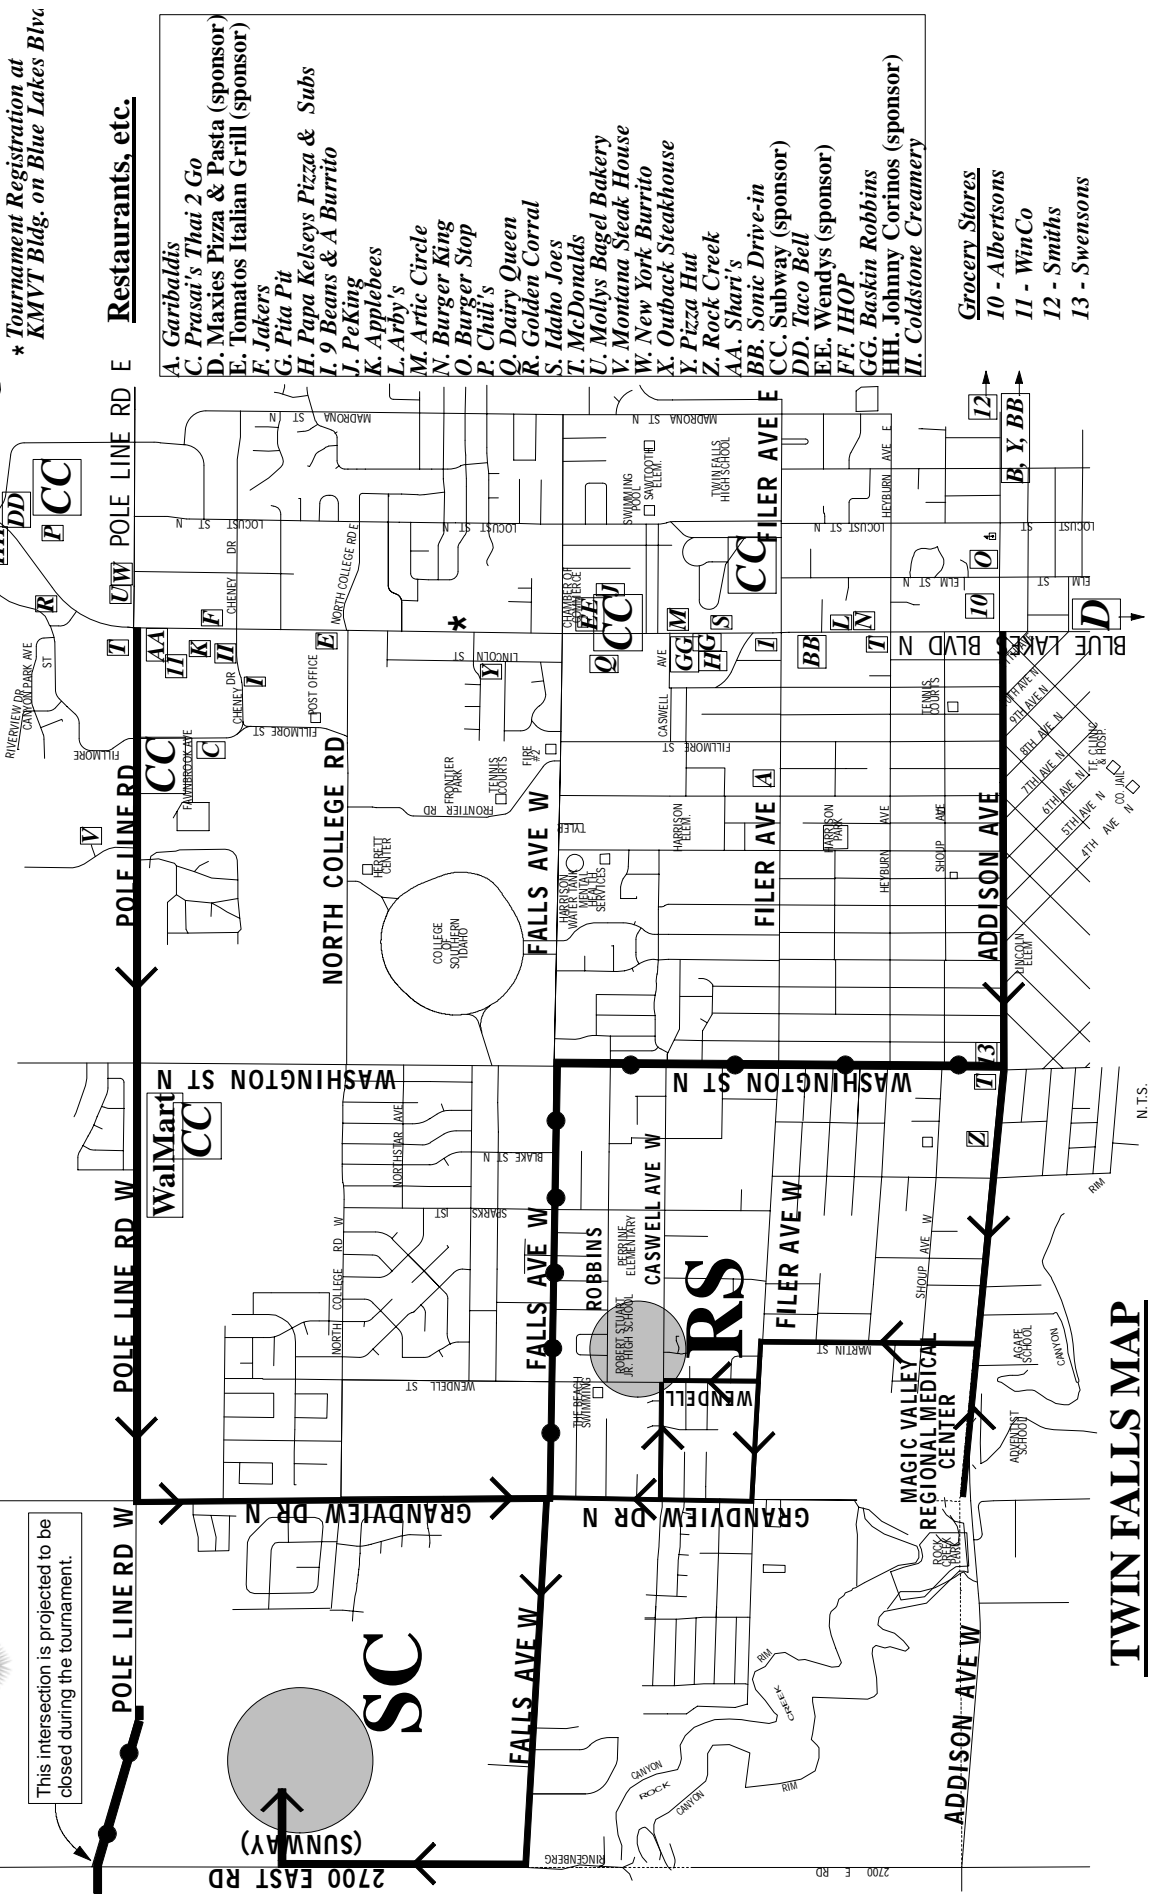

This intersection is projected to be closed during the tournament.

PLEASE SUPPORT OUR SPONSORS .....

TWIN FALLS MAP

● Road Construction
— Suggested Route

* Tournament Registration at
KMYT Bldg. on Blue Lakes Blvd

Restaurants, etc.

- A. Garibaldi's
- C. Prasai's Thai 2 Go
- D. Maxies Pizza & Pasta (sponsor)
- E. Tomatos Italian Grill (sponsor)
- F. Jakers
- G. Pita Pit
- H. Papa Kelseys Pizza & Subs
- I. 9 Beans & A Burrito
- J. PeKing
- K. Applebees
- L. Arby's
- M. Aric Circle
- N. Burger King
- O. Burger Stop
- P. Chili's
- Q. Dairy Queen
- R. Golden Corral
- S. Idaho Joe's
- T. McDonalds
- U. Mollys Bagel Bakery
- V. Montana Steak House
- W. New York Burrito
- X. Outback Steakhouse
- Y. Pizza Hut
- Z. Rock Creek
- AA. Shari's
- BB. Sonic Drive-in
- CC. Subway (sponsor)
- DD. Taco Bell
- EE. Wendys (sponsor)
- FF. IHOP
- GG. Baskin Robbins
- HH. Johnny Corinos (sponsor)
- II. Coldstone Creamery

- Grocery Stores
- 10 - Albertsons
- 11 - WinCo
- 12 - Smiths
- 13 - Swensons