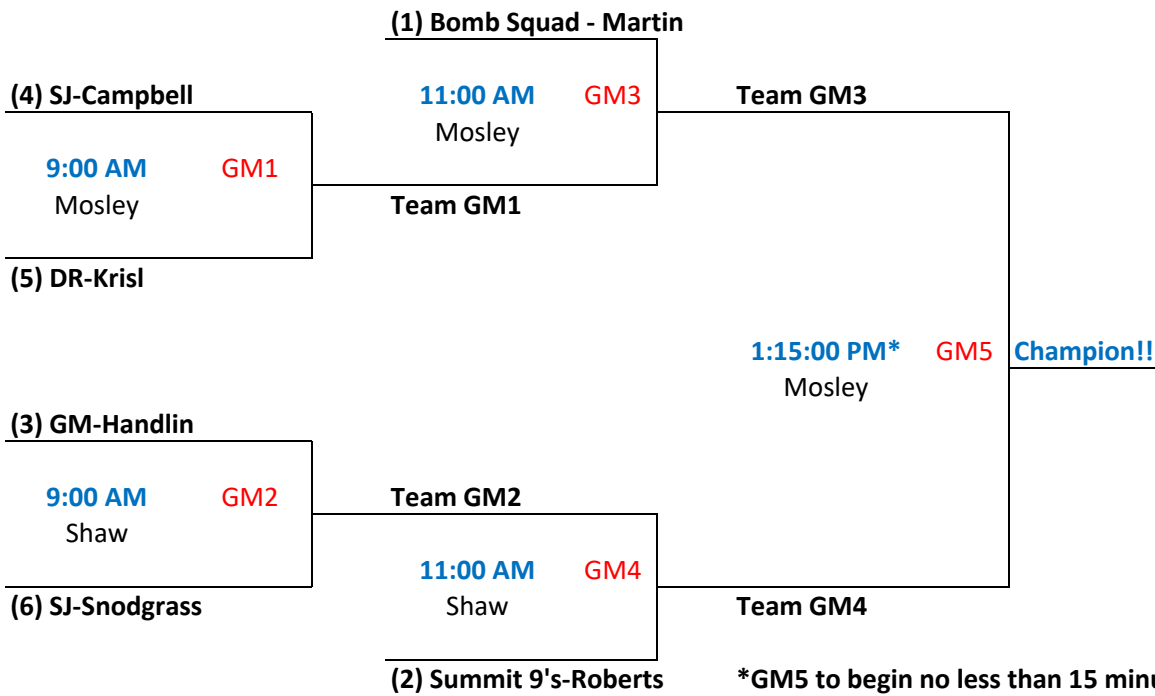

2020 - 9/10 D3 Division

Fields: Mosley
Shaw

Game Time: 1 hour, 45 minutes

Notes: No Hard Stops
5 innings per pitcher limit   1 pitch = 1 inning
*Track your pitchers and have opposing coach sign off after each game

Team jeffcoleague.org

1. 1 Bomb Squad-Martin
2. 2 Summit 9s-Roberts
3. 3 GM-Handlin
4. 4 SJ-Campbell
5. 5 DR-Krisl
6. 6 SJ-Snodgrass

GP	W	L	T	GB	RF	RA
12	9	2	1	-	115	74
12	7	4	1	1.8	100	69
12	6	5	1	2.8	85	94
12	5	6	1	3.8	87	79
12	2	8	0	6.5	42	109
12	2	10	0	7.5	55	110

*GM5 to begin no less than 15 minutes after GM3 or GM4 is completed unless both teams agree to being sooner