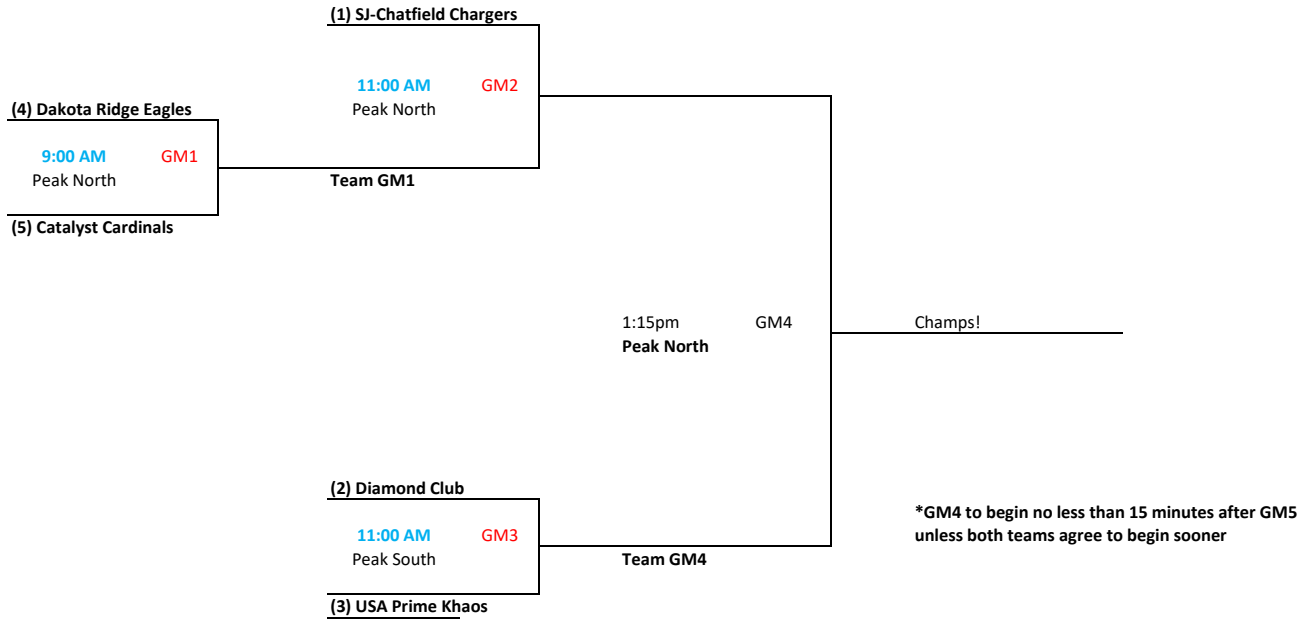

2020 - 14 D1 American Division

Fields: Peak North
Peak South

Game time: 1 hour, 45 minutes
No hard stops
7 innings per pitcher limit for the day
*track your pitchers and have opposing team sign off after each game

1 pitch = 1 inning

Team jeffcolleague.org

- 1 SJ-Chatfield Chargers
- 2 Diamond Club
- 3 USA Prime Khaos
- 4 Dakota Ridge Eagles
- 5 Catalyst Cardinals
- 6
- 7

GP	W	L	T
12	12	0	0
12	11	1	0
12	10	2	0
12	6	6	0
12	5	5	2
12	5	6	1
12	5	6	1