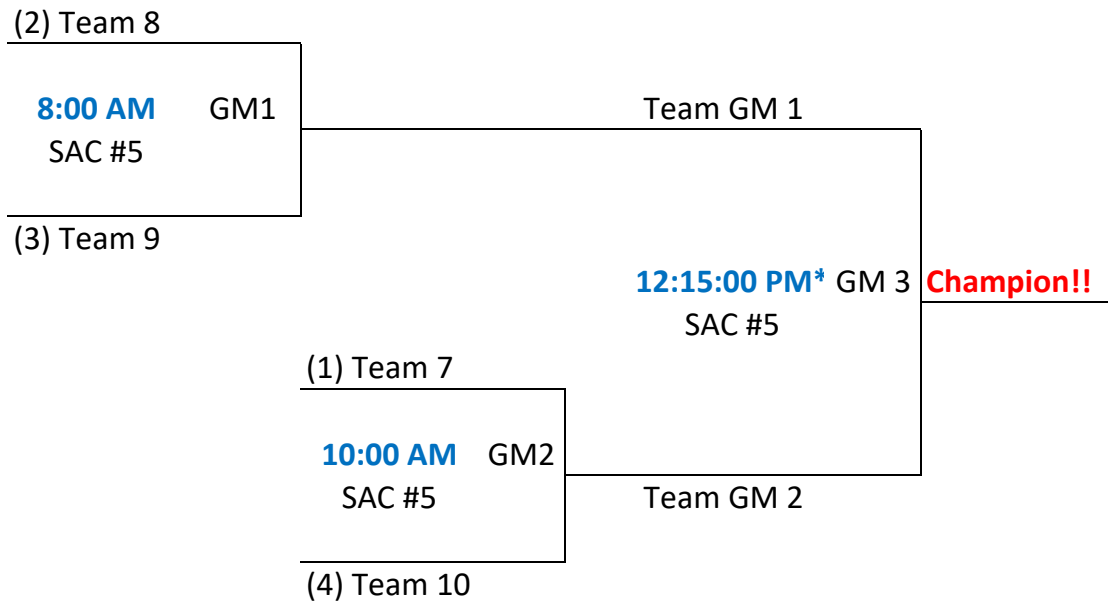

2020 - 11/12 D2 National Division

Fields: SAC #5
 Game time: 1 hour 45 minutes
 No hard stops

Team jeffcoleague.org
 7 Team 7
 8 Team 8
 9 Team 9
 10 Team 10

GP	W	L	T	GB	RF	RA
0	0	0	0	-	0	0
0	0	0	0	-	0	0
0	0	0	0	-	0	0
0	0	0	0	-	0	0

***GM3 to begin no less than 15 minutes**
 after GM2 unless both teams agree to begin sooner