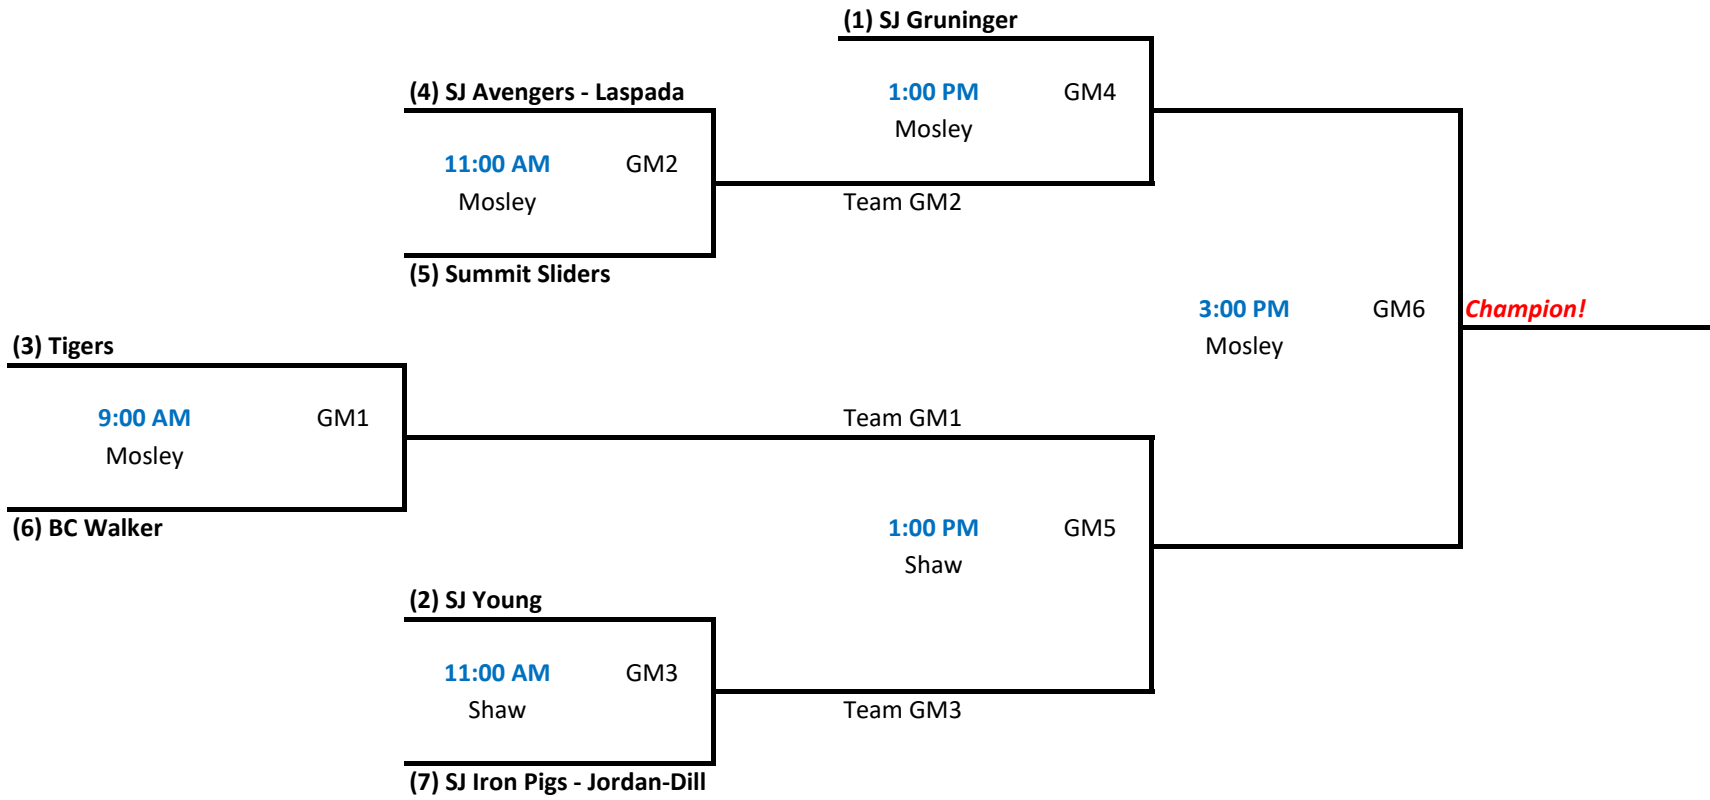

2019 - Division 910D3

Field #1 - Mosley

Field #2 - Shaw

Team#	Team jeffcoleague.org	GP	W	L	T	GB	RF	RA
1	SJ Gruninger	12	11	1	0	-	147	50
2	SJ Young	12	9	3	0	2	128	62
3	Tigers	12	8	4	0	3	109	83
4	SJ Avengers - Laspada	12	7	5	0	4	105	88
5	Summit Sliders	12	4	8	0	7	96	122
6	BC Walker	12	3	9	0	8	88	123
7	SJ Iron Pigs - Jordan-Dill	12	0	12	0	11	35	180