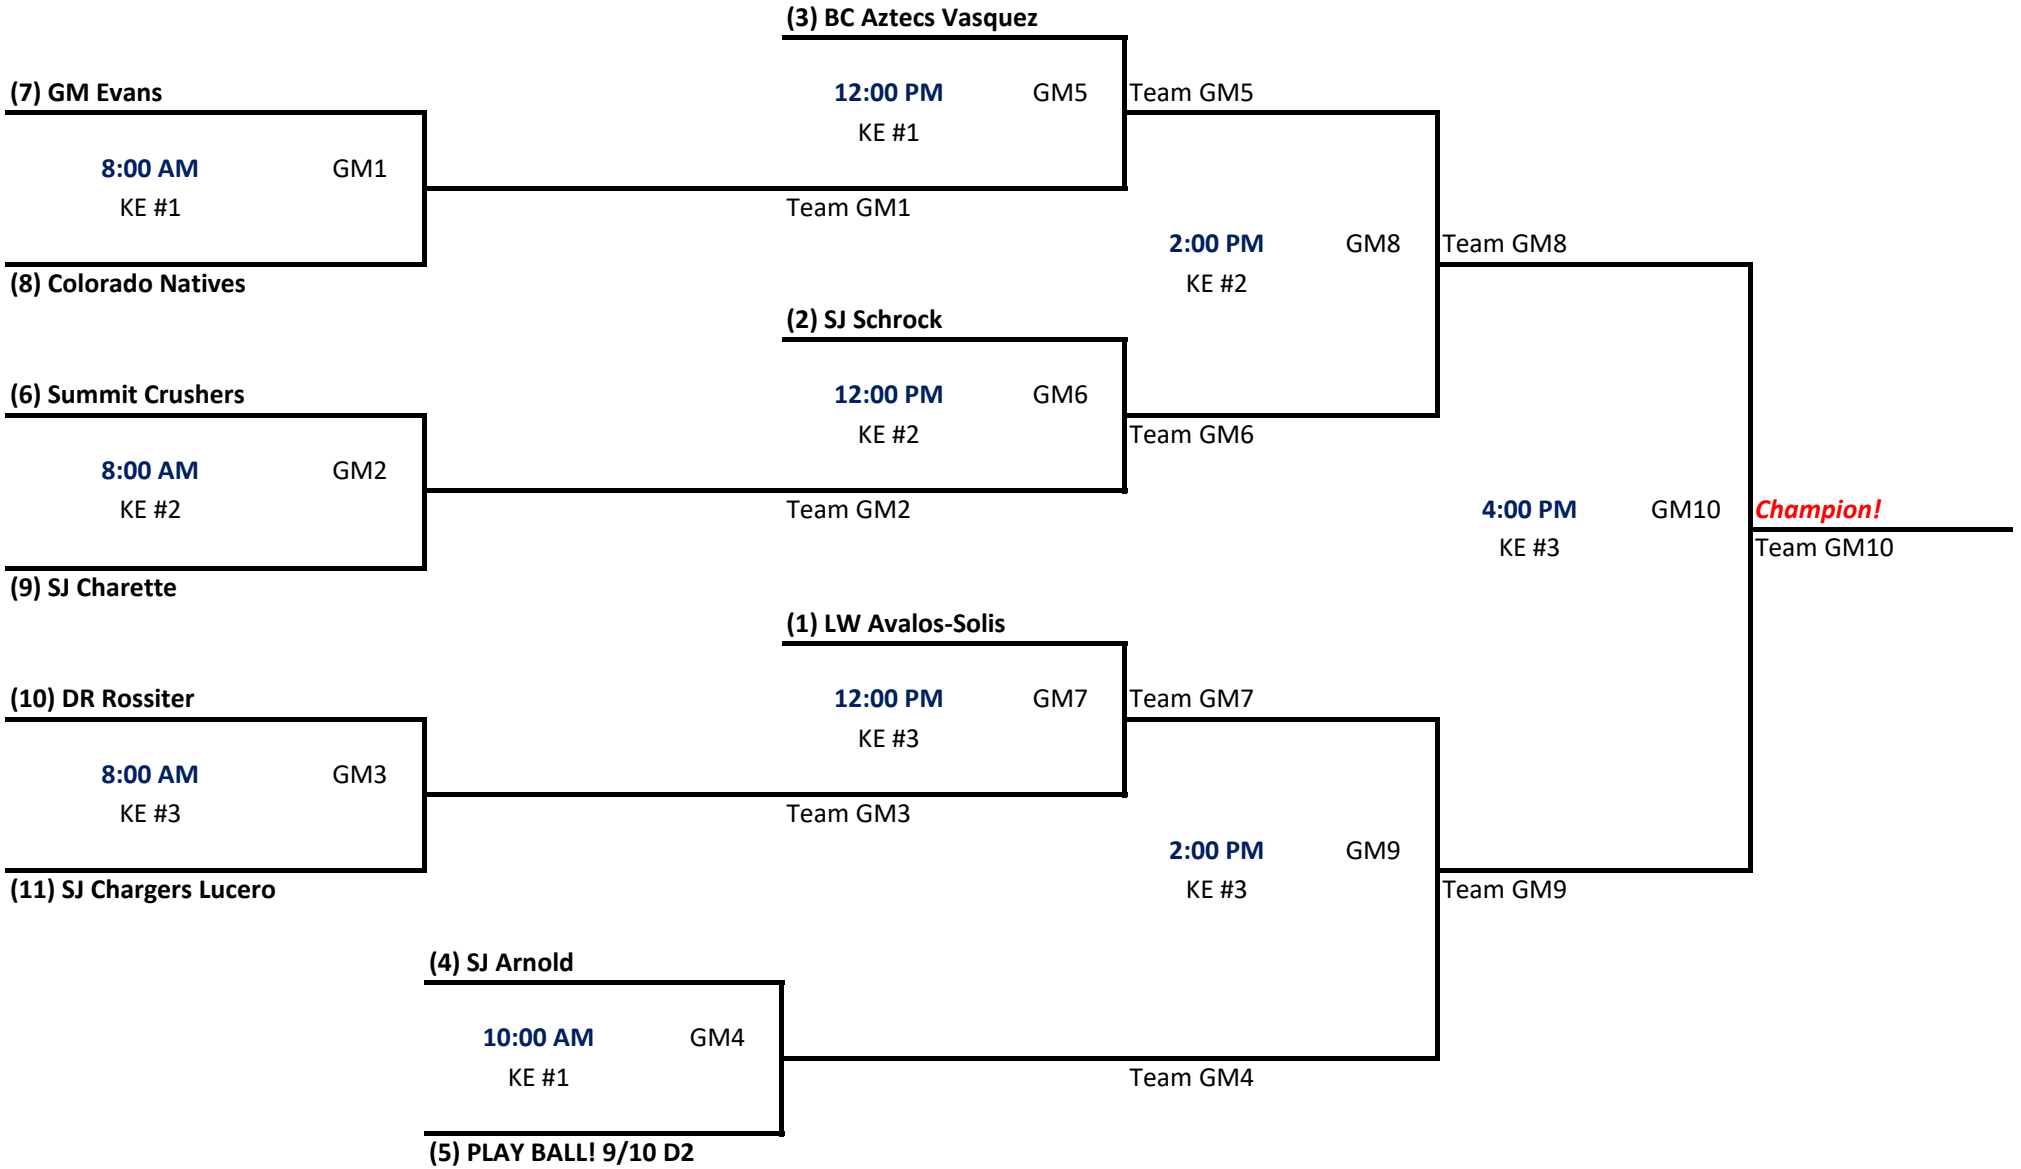

2019 - Division 910D2

Field #1: KE #1
Field #2: KE #2
Field #3: KE #3

Team #	Team jeffcoleague.org	GP	W	L	T	GB	RF	RA
1	LW Avalos-Solis	12	9	2	1	-	143	86
2	SJ Schrock	12	9	2	1	-	146	100
3	BC Aztecs Vasquez	12	9	2	1	-	150	85
4	SJ Arnold	12	9	3	0	0.5	157	97
5	PLAY BALL! 9/10 D2	12	7	5	0	2.5	116	94
6	Summit Crushers	12	7	5	0	2.5	158	119
7	GM Evans	12	4	7	1	4.75	115	129
8	Colorado Natives	12	4	8	0	5.5	89	100
9	SJ Charette	12	4	8	0	5.5	101	175
10	DR Rossiter	12	2	10	0	7.5	126	170
11	SJ Chargers Lucero	12	0	12	0	9.5	59	205