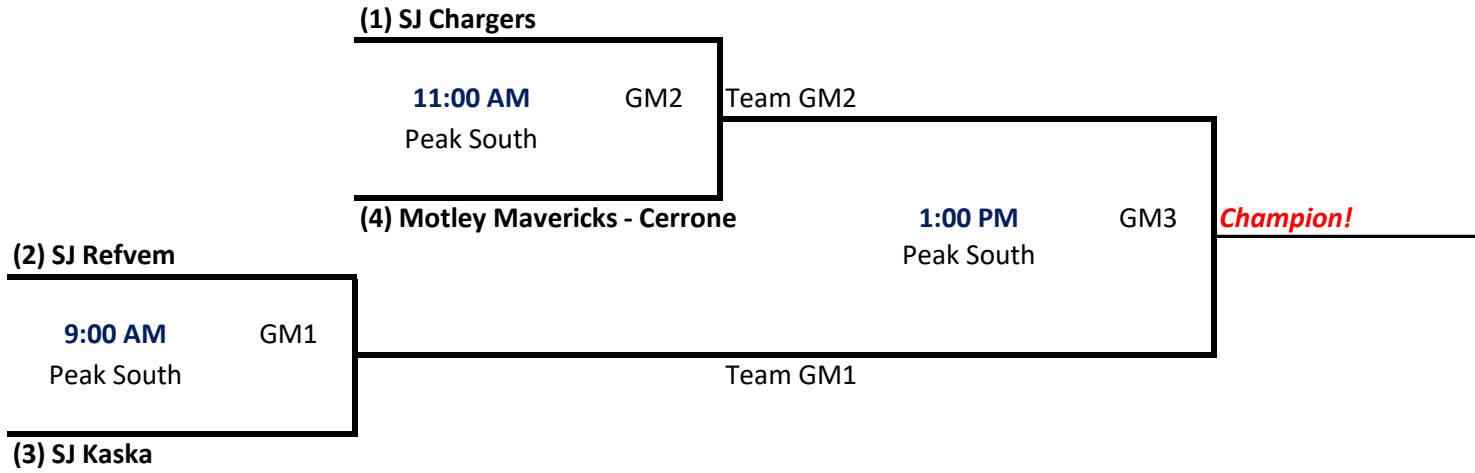

2019 - Division 14D2 National
Field #1 - Peak South

Team#	Team jeffcoleague.org	GP	W	L	T	GB	RF	RA
1	SJ Chargers	12	7	5	0	3	125	72
2	SJ Refvem	12	4	8	0	6	53	138
3	SJ Kaska	12	3	9	0	7	50	105
4	Motley Mavericks - Cerrone	12	1	11	0	9	73	114