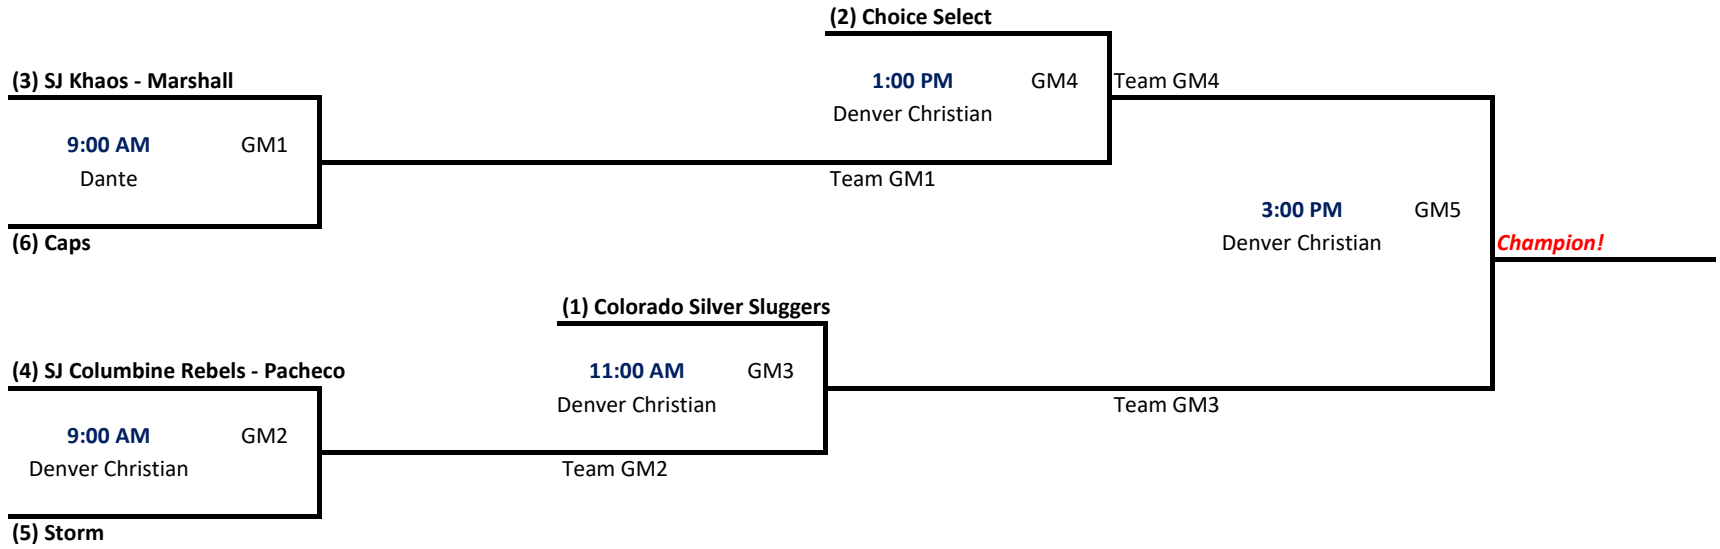

2019 - Division 14D1
Field #1 - Denver Christian
Field #2 - Dante

Team #	Team jeffcoleague.org	GP	W	L	T	GB	RF	RA
1	Colorado Silver Sluggers	12	9	3	0	-	76	38
2	Choice Select	12	9	3	0	-	86	27
3	SJ Khaos - Marshall	12	6	5	1	2.25	88	47
4	SJ Columbine Rebels - Pacheco	12	5	7	0	4	66	77
5	Storm	12	3	7	2	4.5	55	86
6	Caps	12	2	9	1	6.25	29	125