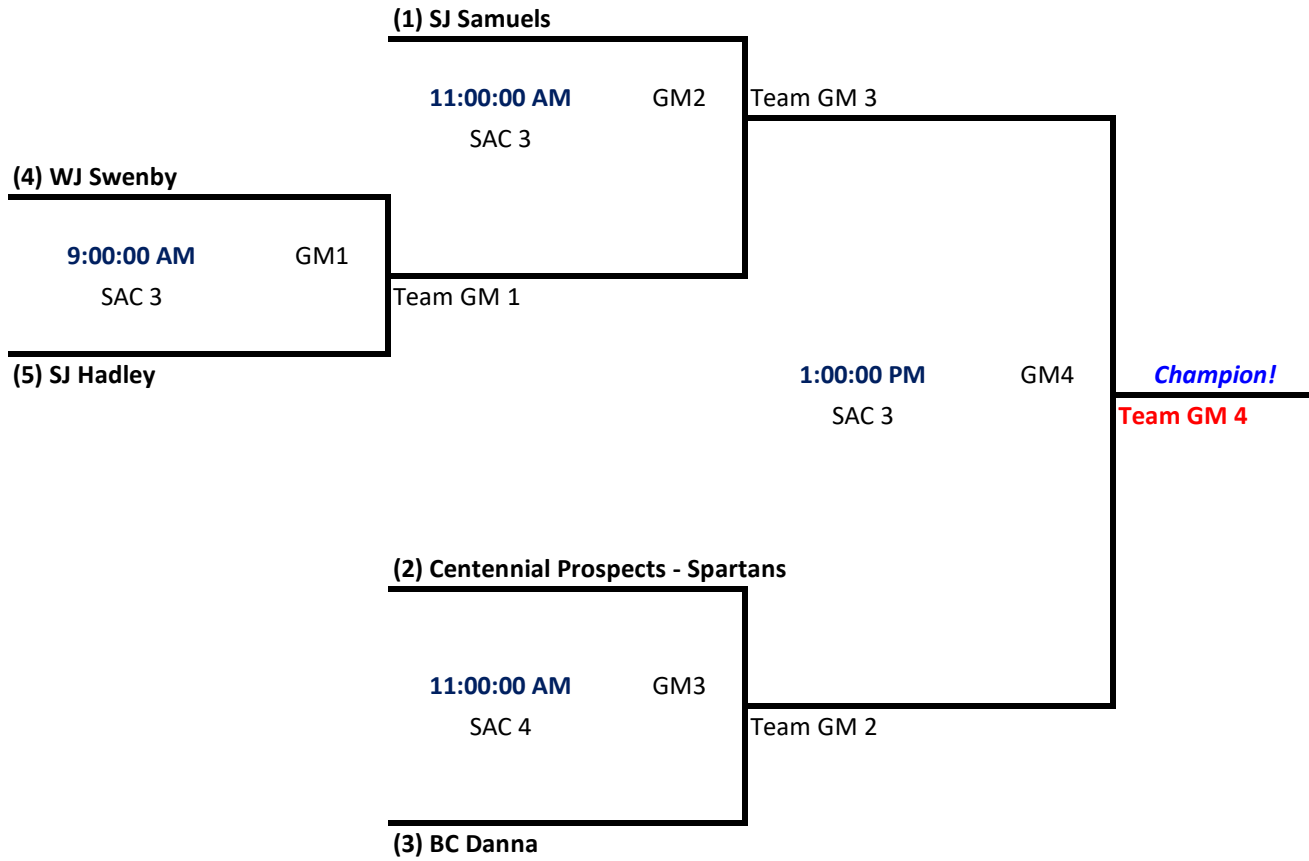

2019 - Division 13D2 National

Team #	Team jeffcoleague.org	GP	W	L	T	GB	RF	RA
1	SJ Samuels	12	5	7	0	7	76	95
2	Centennial Prospects - Spartans	12	4	8	0	8	105	117
3	BC Danna	12	3	9	0	9	68	137
4	WJ Swenby	12	2	9	1	9.25	64	129
5	SJ Hadley	12	1	10	1	10.25	62	160

Field Location

#1 SAC4

#2 SAC3