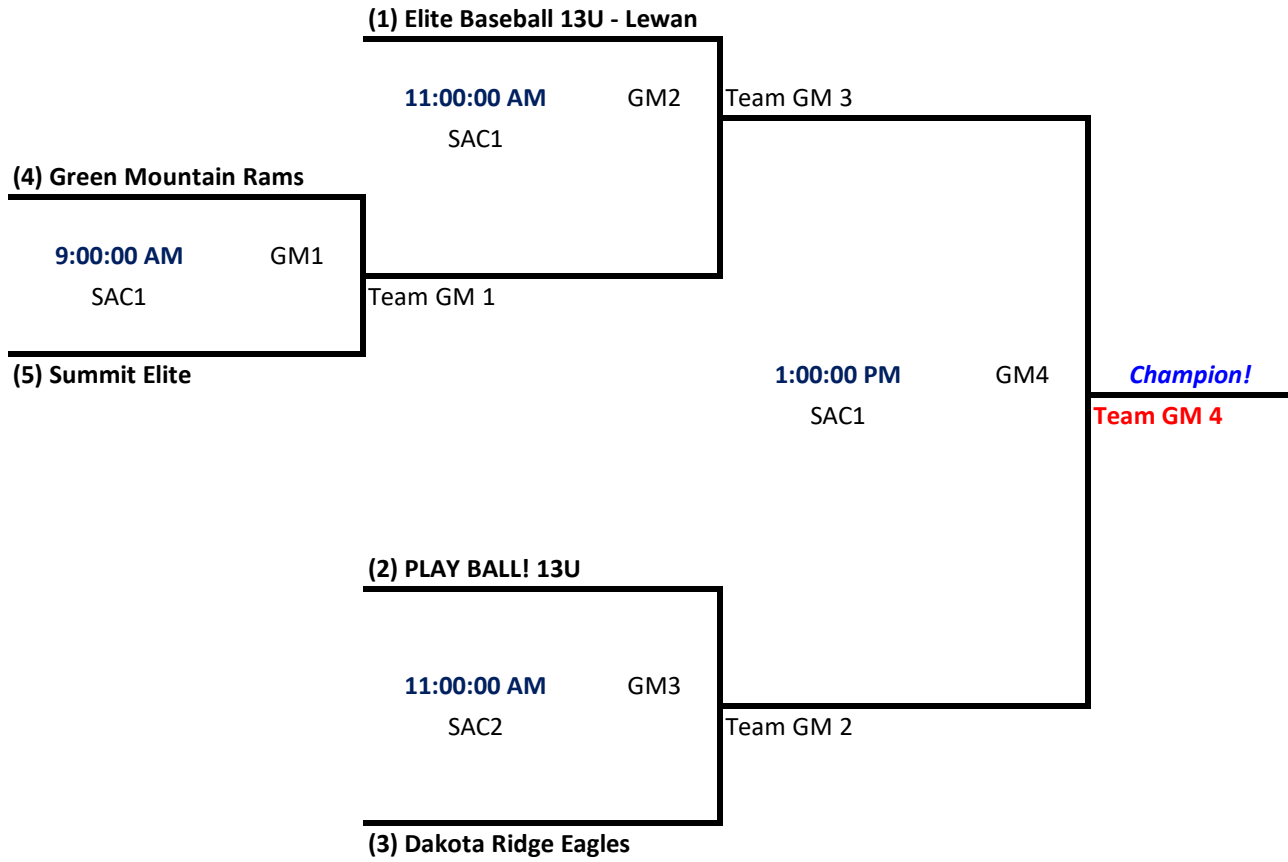

2019 - Division 13D1

Team#	Team jeffcoleague.org	GP	W	L	T	GB	RF	RA
1	Elite Baseball 13U - Lewan	12	9	3	0	-	120	46
2	PLAY BALL! 13U	12	9	3	0	-	76	46
3	Dakota Ridge Eagles	12	7	5	0	2	94	58
4	Green Mountain Rams	12	6	6	0	3	71	71
5	Summit Elite	12	1	11	0	8	32	126

Field Location

#1 SAC1

#2 SAC2