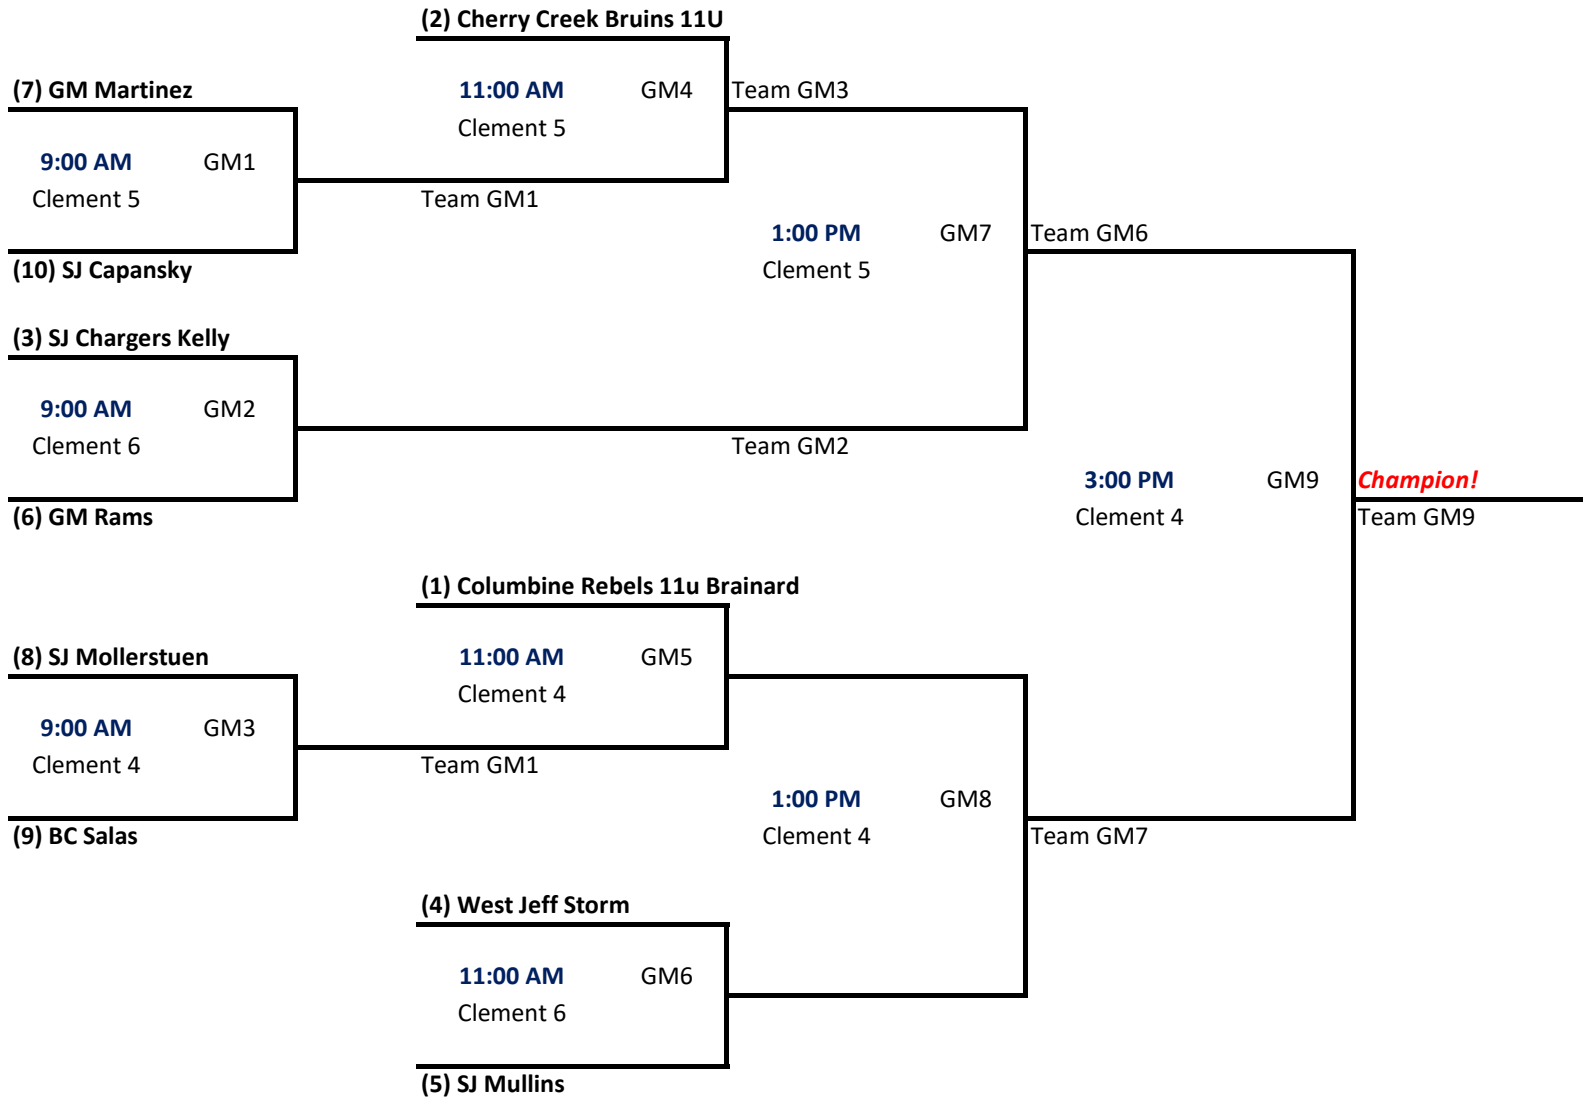

**2019 - Division 1112D3**

Field #1: Clement 4

Field #2: Clement 5

Field #3: Clement 6

Team #	Team jeffcoleague.org	GP	W	L	T	GB	RF	RA
1	Columbine Rebels 11u Brainard	12	10	2	0	-	149	89
2	Cherry Creek Bruins 11U	12	7	3	2	1.5	186	116
3	SJ Chargers Kelly	12	6	5	1	3.25	118	122
4	West Jeff Storm	12	6	5	1	3.25	144	129
5	SJ Mullins	12	6	6	0	4	108	102
6	GM Rams	12	6	6	0	4	144	115
7	GM Martinez	12	6	6	0	4	106	126
8	SJ Mollerstuen	12	4	8	0	6	98	125
9	BC Salas	12	1	11	0	9	60	189
10	SJ Capansky	11	0	11	0	9.5	61	210