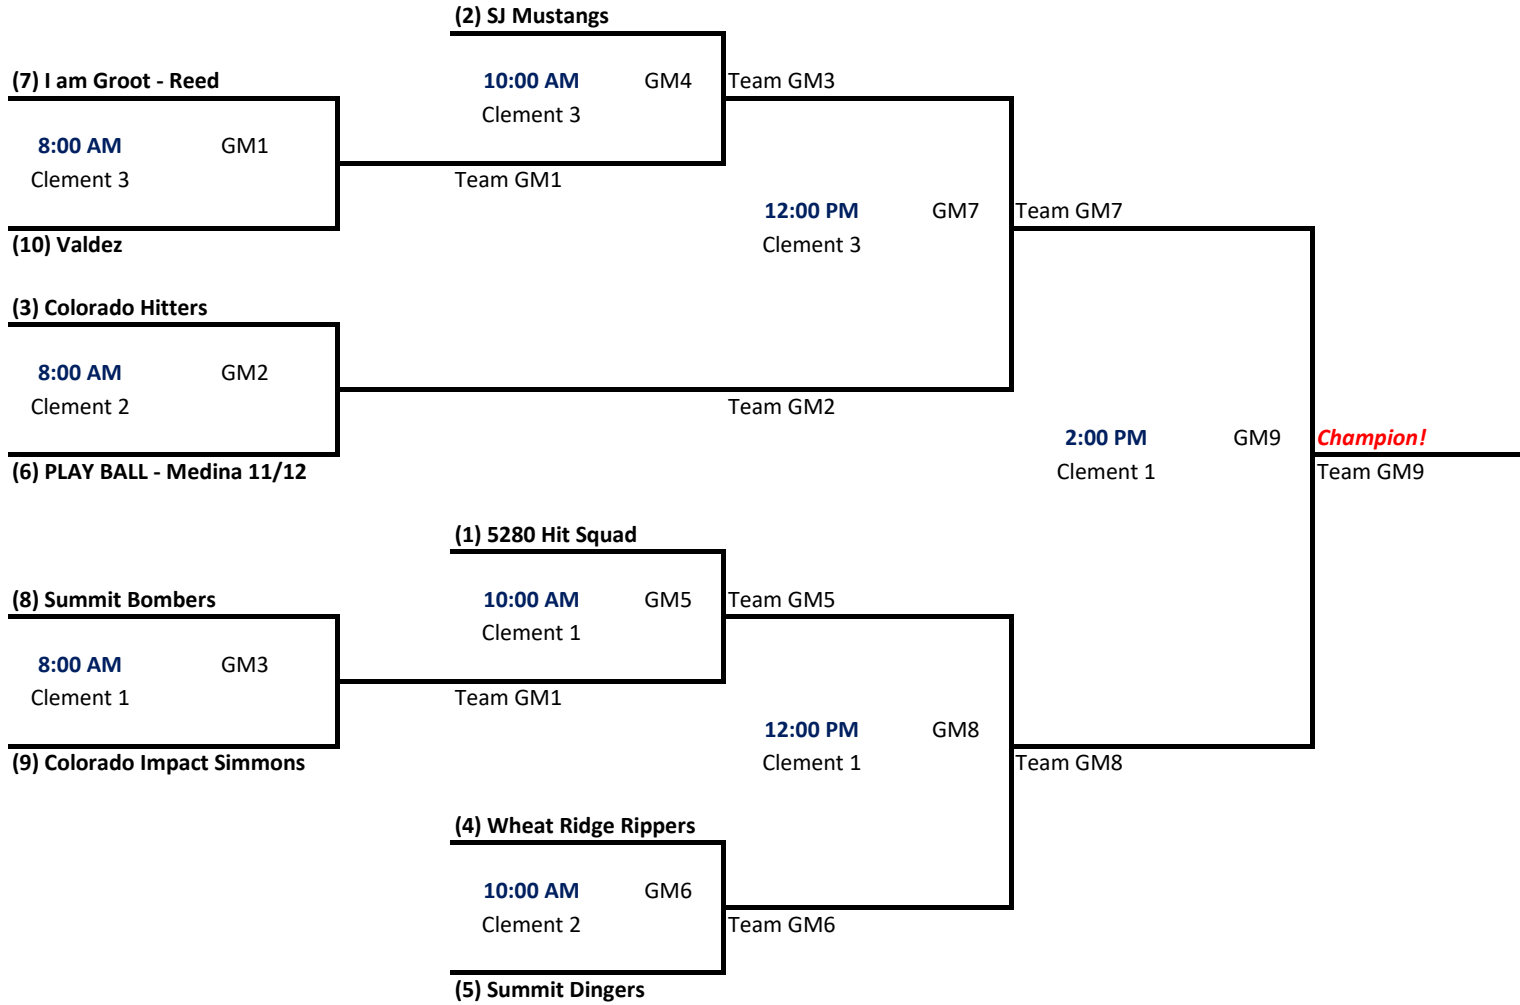

2019 - Division 1112D2

Field #1: Clement 1

Field #2: Clement 2

Field #3: Clement 3

Team #	Team jeffcoleague.org	GP	W	L	T	GB	RF	RA
1	5280 Hit Squad	12	10	2	0	-	217	89
2	SJ Mustangs	12	9	2	1	0.25	148	92
3	Colorado Hitters	12	8	4	0	2	129	124
4	Wheat Ridge Rippers	12	7	5	0	3	139	111
5	Summit Dingers	12	5	6	1	4.25	92	123
6	PLAY BALL - Medina 11/12	12	5	6	1	4.25	121	107
7	I am Groot - Reed	12	5	7	0	5	129	161
8	Summit Bombers	12	4	7	1	5.25	105	144
9	Colorado Impact Simmons	11	4	7	0	5.5	87	103
10	LW Valdez	12	3	9	0	7	75	155