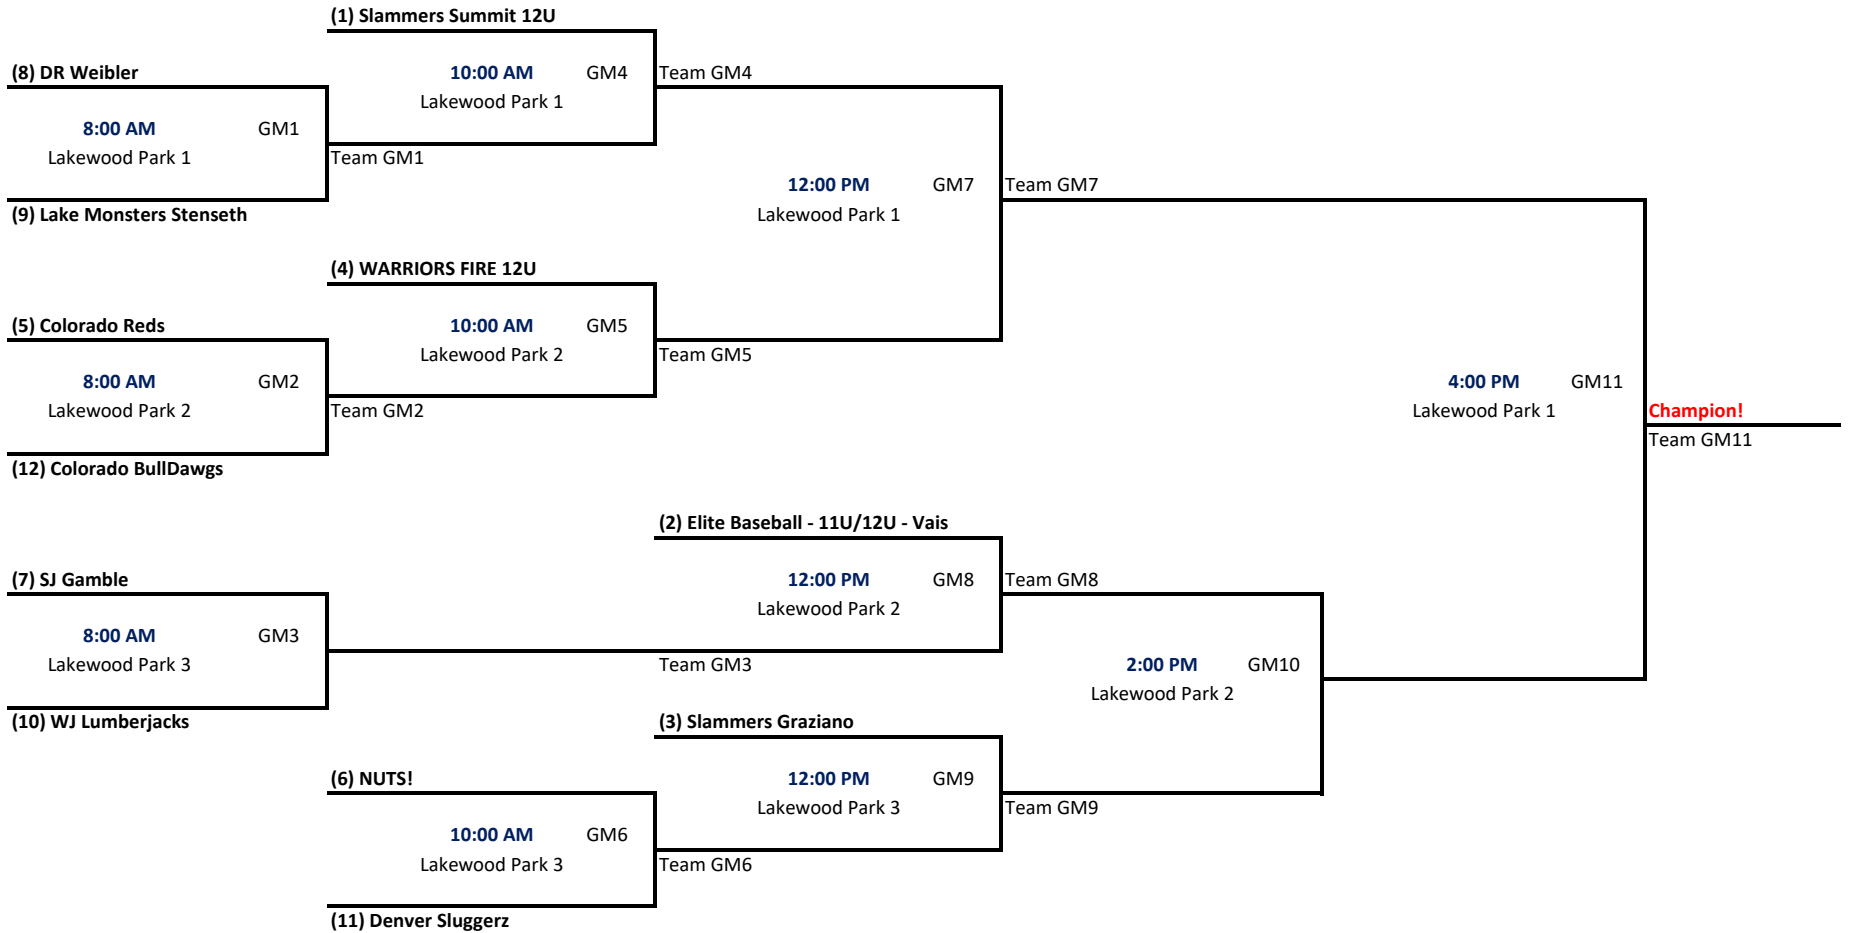

2019 - Division 1112D1
Field #1 - Lakewood Park #1
Field #2 - Lakewood Park #2
Field #3 - Lakewood Park #3

Team#	Team jeffcoleague.org	GP	W	L	T	GB	RF	RA
1	Slammers Summit 12U	12	10	1	1	-	132	42
2	Elite Baseball - 11U/12U - Vais	12	10	1	1	-	152	55
3	Slammers Graziano	12	9	3	0	1.5	139	82
4	WARRIORS FIRE 12U	12	7	5	0	3.5	106	120
5	Colorado Reds	12	7	5	0	3.5	104	70
6	NUTS!	12	6	5	1	3.75	95	112
7	SJ Gamble	12	6	5	1	3.75	113	107
8	DR Weibler	12	6	5	1	3.75	109	107
9	Lake Monsters Stenseth	12	5	7	0	5.5	100	97
10	WJ Lumberjacks	12	4	8	0	6.5	123	114
11	Denver Sluggerz	12	2	10	0	8.5	88	160
12	Colorado BullDawgs	12	1	10	1	8.75	63	143