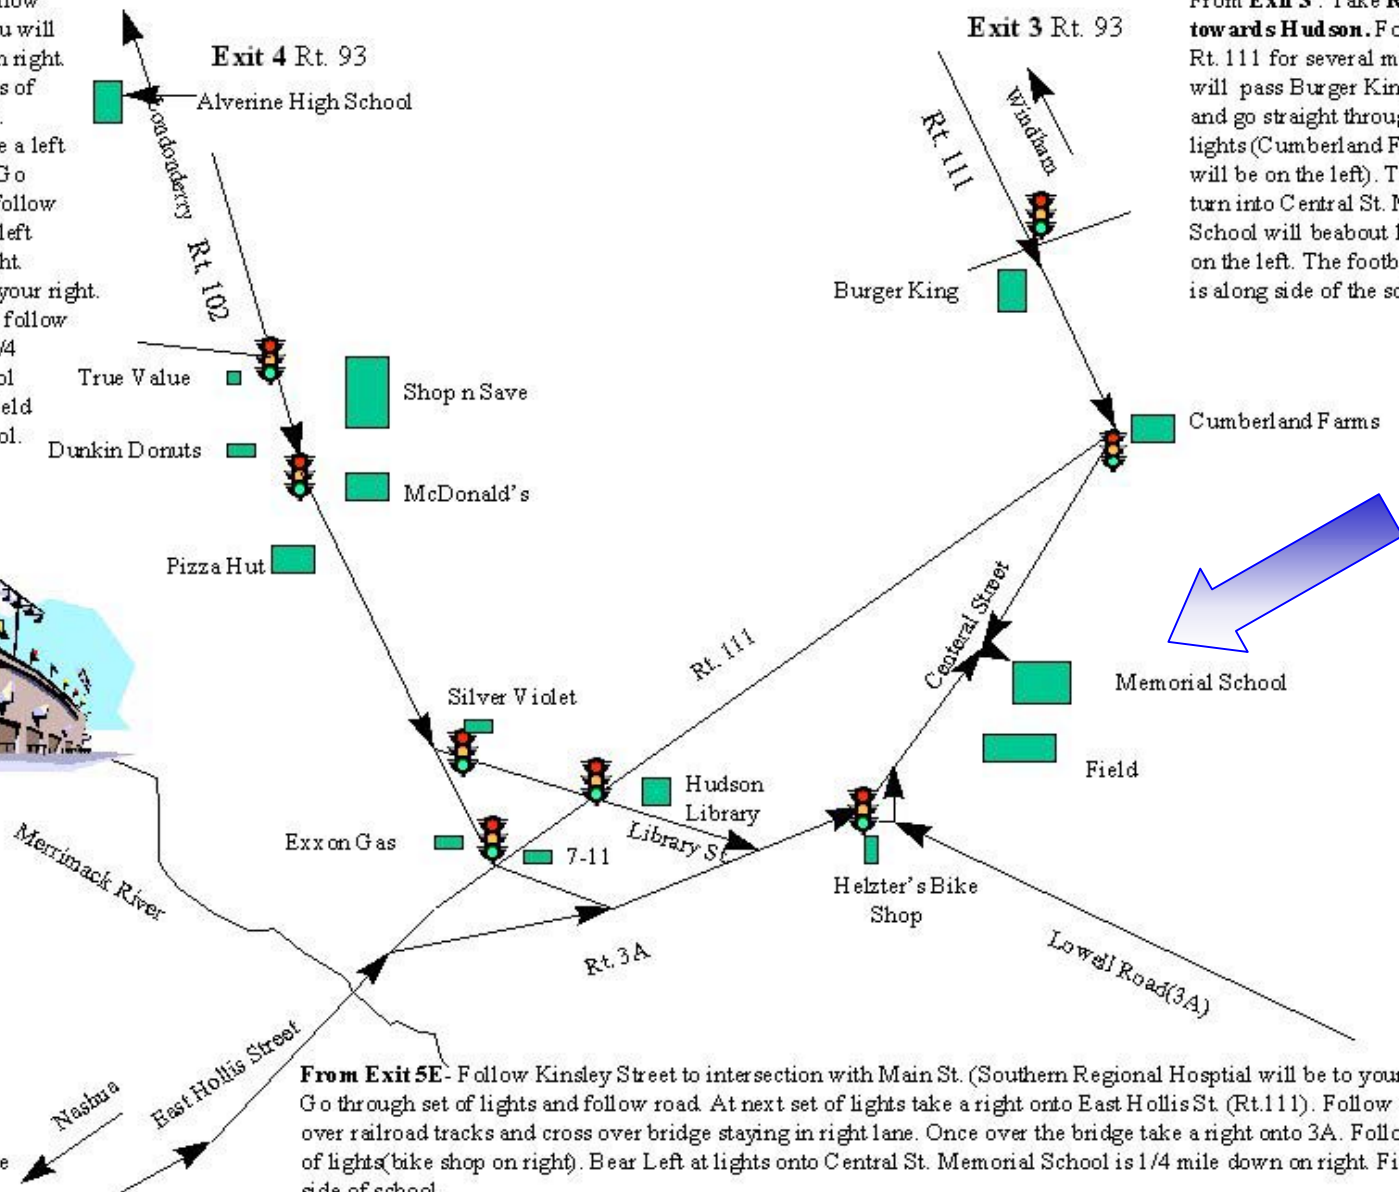

# Hudson Memorial School Directions to Hudson

**From Exit 4- Take Rt. 102 towards Hudson.** Follow for several miles. You will pass Alverine High on right. You will pass two sets of lights after the school. At your third set make a left going by a common Go through next set and follow street to end. Make a left and follow to next light. Bike shop will be on your right. Bear left at lights and follow Central St. fo about 1/4 mile. Memorial School will be on right and field is along side the school.

**From Exit 3 . Take Rt. 111 towards Hudson.** Follow Rt. 111 for several miles. You will pass Burger King and go straight through next set of lights (Cumberland Farms will be on the left). This will turn into Central St. Memorial School will beabout 1/4 mile on the left. The football field is along side of the school.

**From Exit 5E-** Follow Kinsley Street to intersection with Main St. (Southern Regional Hospital will be to your right). Go through set of lights and follow road. At next set of lights take a right onto East Hollis St (Rt.111). Follow road over railroad tracks and cross over bridge staying in right lane. Once over the bridge take a right onto 3A. Follow to set of lights (bike shop on right). Bear Left at lights onto Central St. Memorial School is 1/4 mile down on right. Field is along side of school.