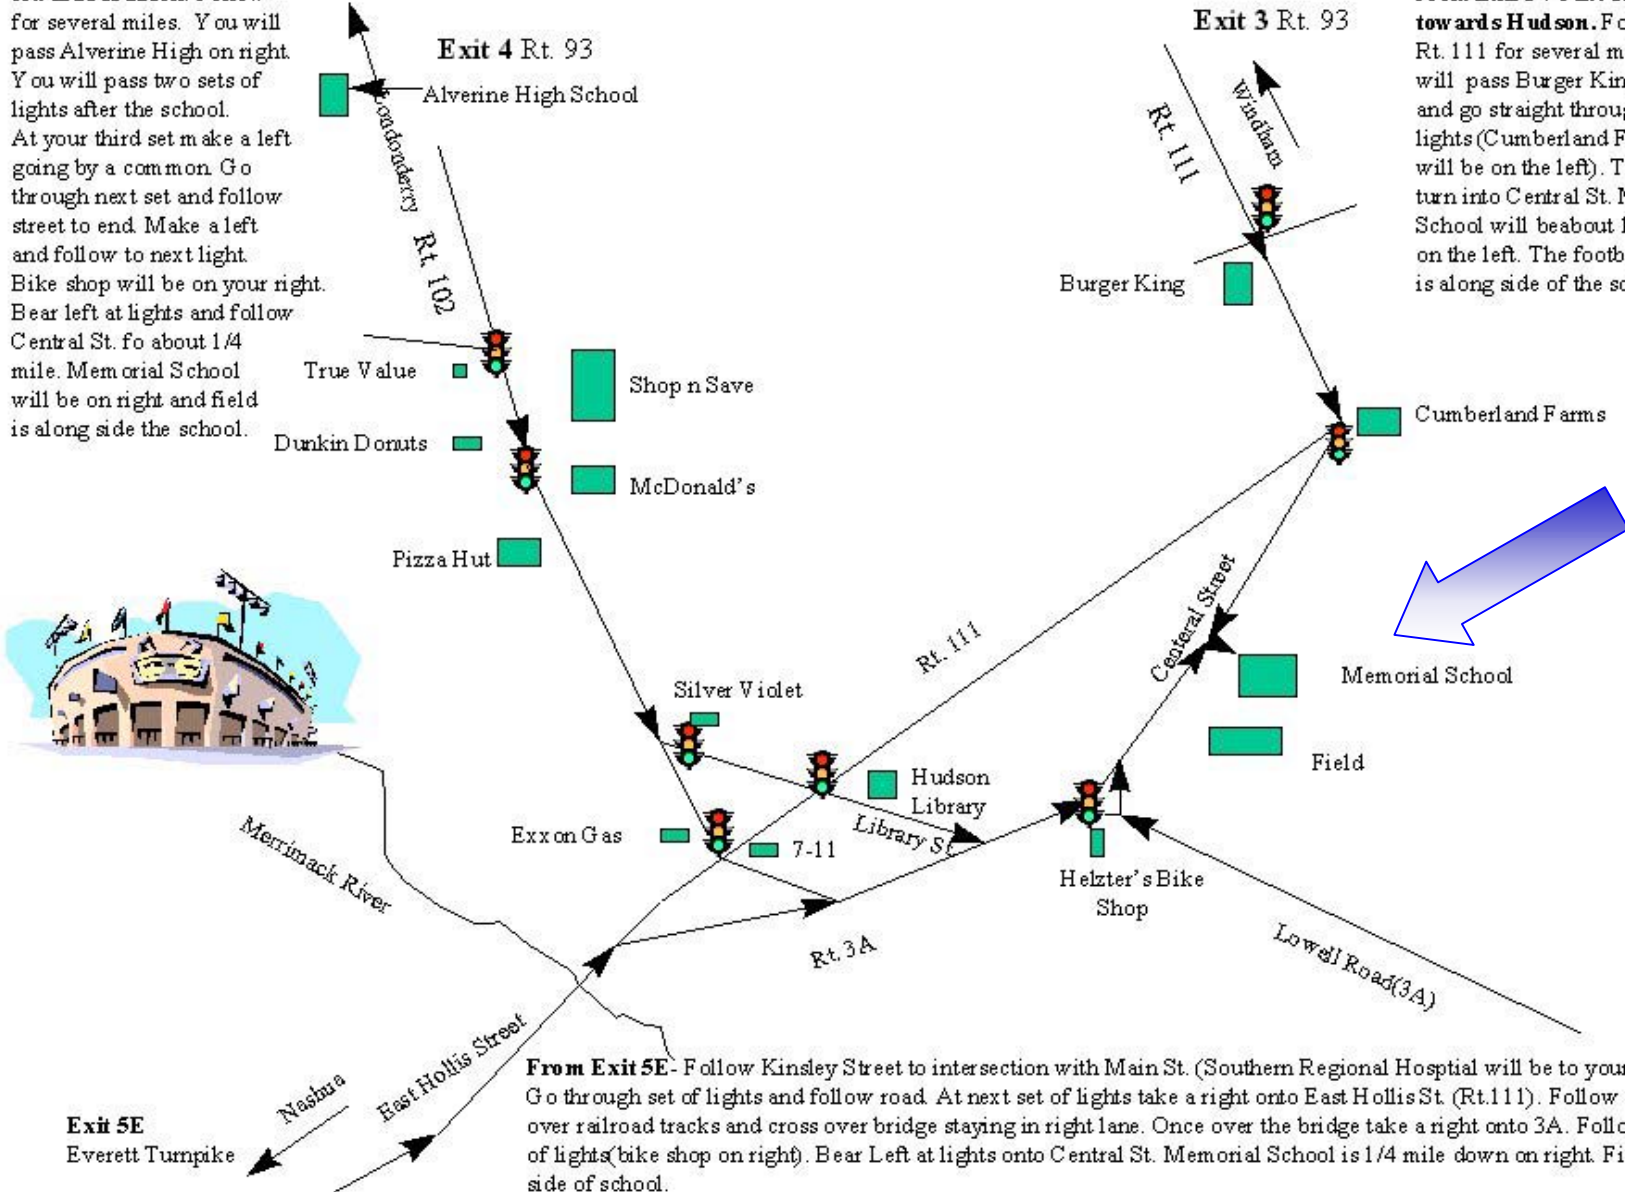

Hudson Memorial School Directions to Hudson

From Exit 4- Take Rt. 102 towards Hudson. Follow for several miles. You will pass Alverine High on right. You will pass two sets of lights after the school. At your third set make a left going by a common Go through next set and follow street to end. Make a left and follow to next light. Bike shop will be on your right. Bear left at lights and follow Central St. fo about 1/4 mile. Memorial School will be on right and field is along side the school.

From Exit 3 . Take Rt. 111 towards Hudson. Follow Rt. 111 for several miles. You will pass Burger King and go straight through next set of lights (Cumberland Farms will be on the left). This will turn into Central St. Memorial School will beabout 1/4 mile on the left. The football field is along side of the school.

From Exit 5E- Follow Kinsley Street to intersection with Main St. (Southern Regional Hospital will be to your right). Go through set of lights and follow road. At next set of lights take a right onto East Hollis St (Rt.111). Follow road over railroad tracks and cross over bridge staying in right lane. Once over the bridge take a right onto 3A. Follow to set of lights (bike shop on right). Bear Left at lights onto Central St. Memorial School is 1/4 mile down on right. Field is along side of school.