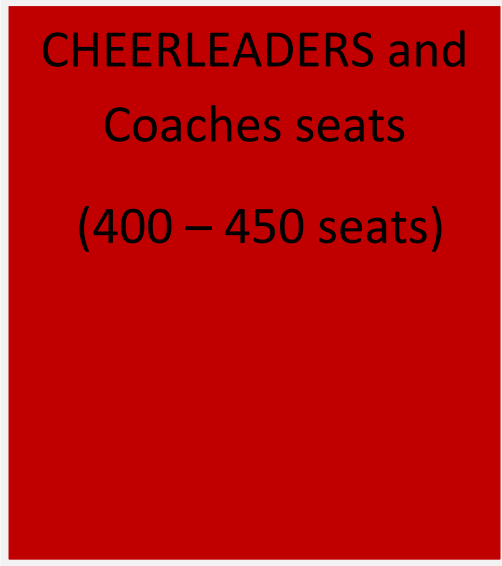

# PERFORMANCE MAT

Set up vertically

X

Cheerleaders exit

JUDGES TABLES

CHEERLEADERS and  
Coaches seats  
(400 – 450 seats)

Gym Entrance/Exit

Gym Entrance/Exit