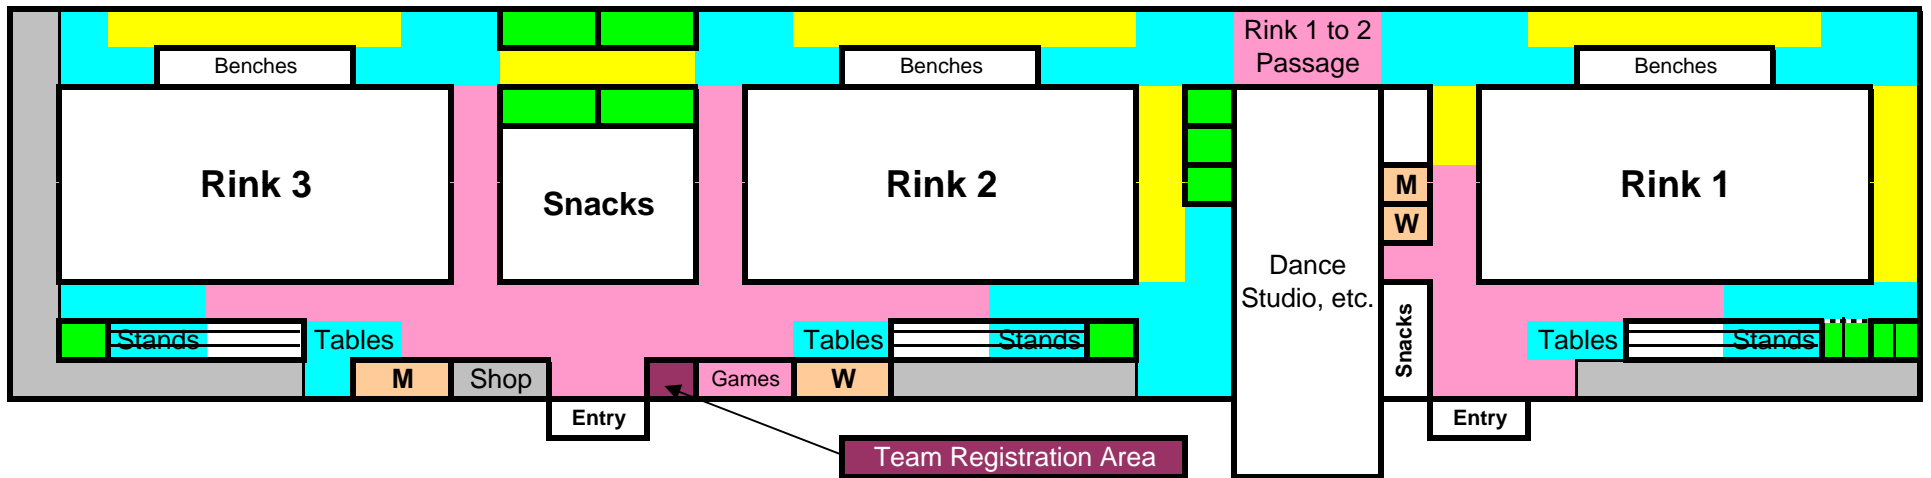

## SPORTSPLEX INDOOR FIELD HOCKEY LAYOUT

**Key:**

- Player Locker Rooms
- Additional Suggested Team Set-up Areas
- Team Warm-up Areas
- Rest Rooms
- Common Areas: **NO** Team Set-up or Stick-work, **PLEASE**
- Spectator Stands