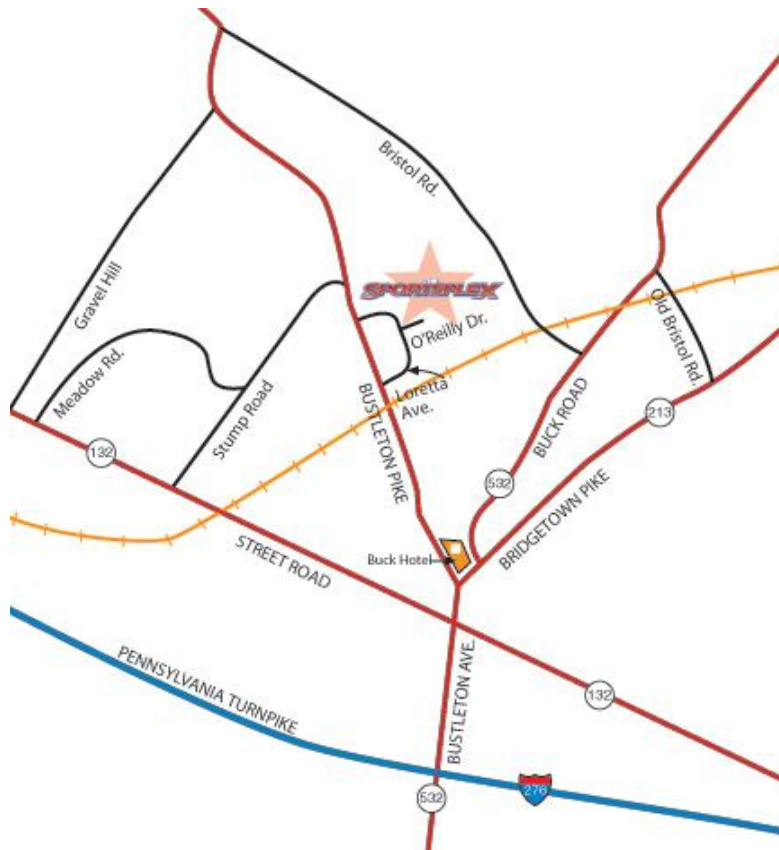

DIRECTIONS TO SPORTSPLEX

1331 O'Reilly Drive
Feasterville, PA 19053
215-355-2582

From I-95

Follow I-95 to the Street Road West/ 132 exit.

Follow Street Road/ 132 West approximately 5 miles to Bustleton Avenue.

Make a Right onto Bustleton Avenue and follow to the 2nd traffic light. (The Buck Hotel will be directly in front of you at the light)

Make a Left at the light onto Bustleton PIKE, and follow 6/10 of a mile to Loretta Avenue. (Loretta Avenue will be the first Right after the railroad tracks, and will lead you into a small office park)

Make the Right onto Loretta, and follow to O'Reilly Drive.

From US Route 1 or the PA Turnpike:

Follow the PA Turnpike to exit 351-Philadelphia.

After paying your toll, stay Right and take US Route 1 South.

Follow Loretta to O'Reilly Drive, and make a Right onto O'Reilly.