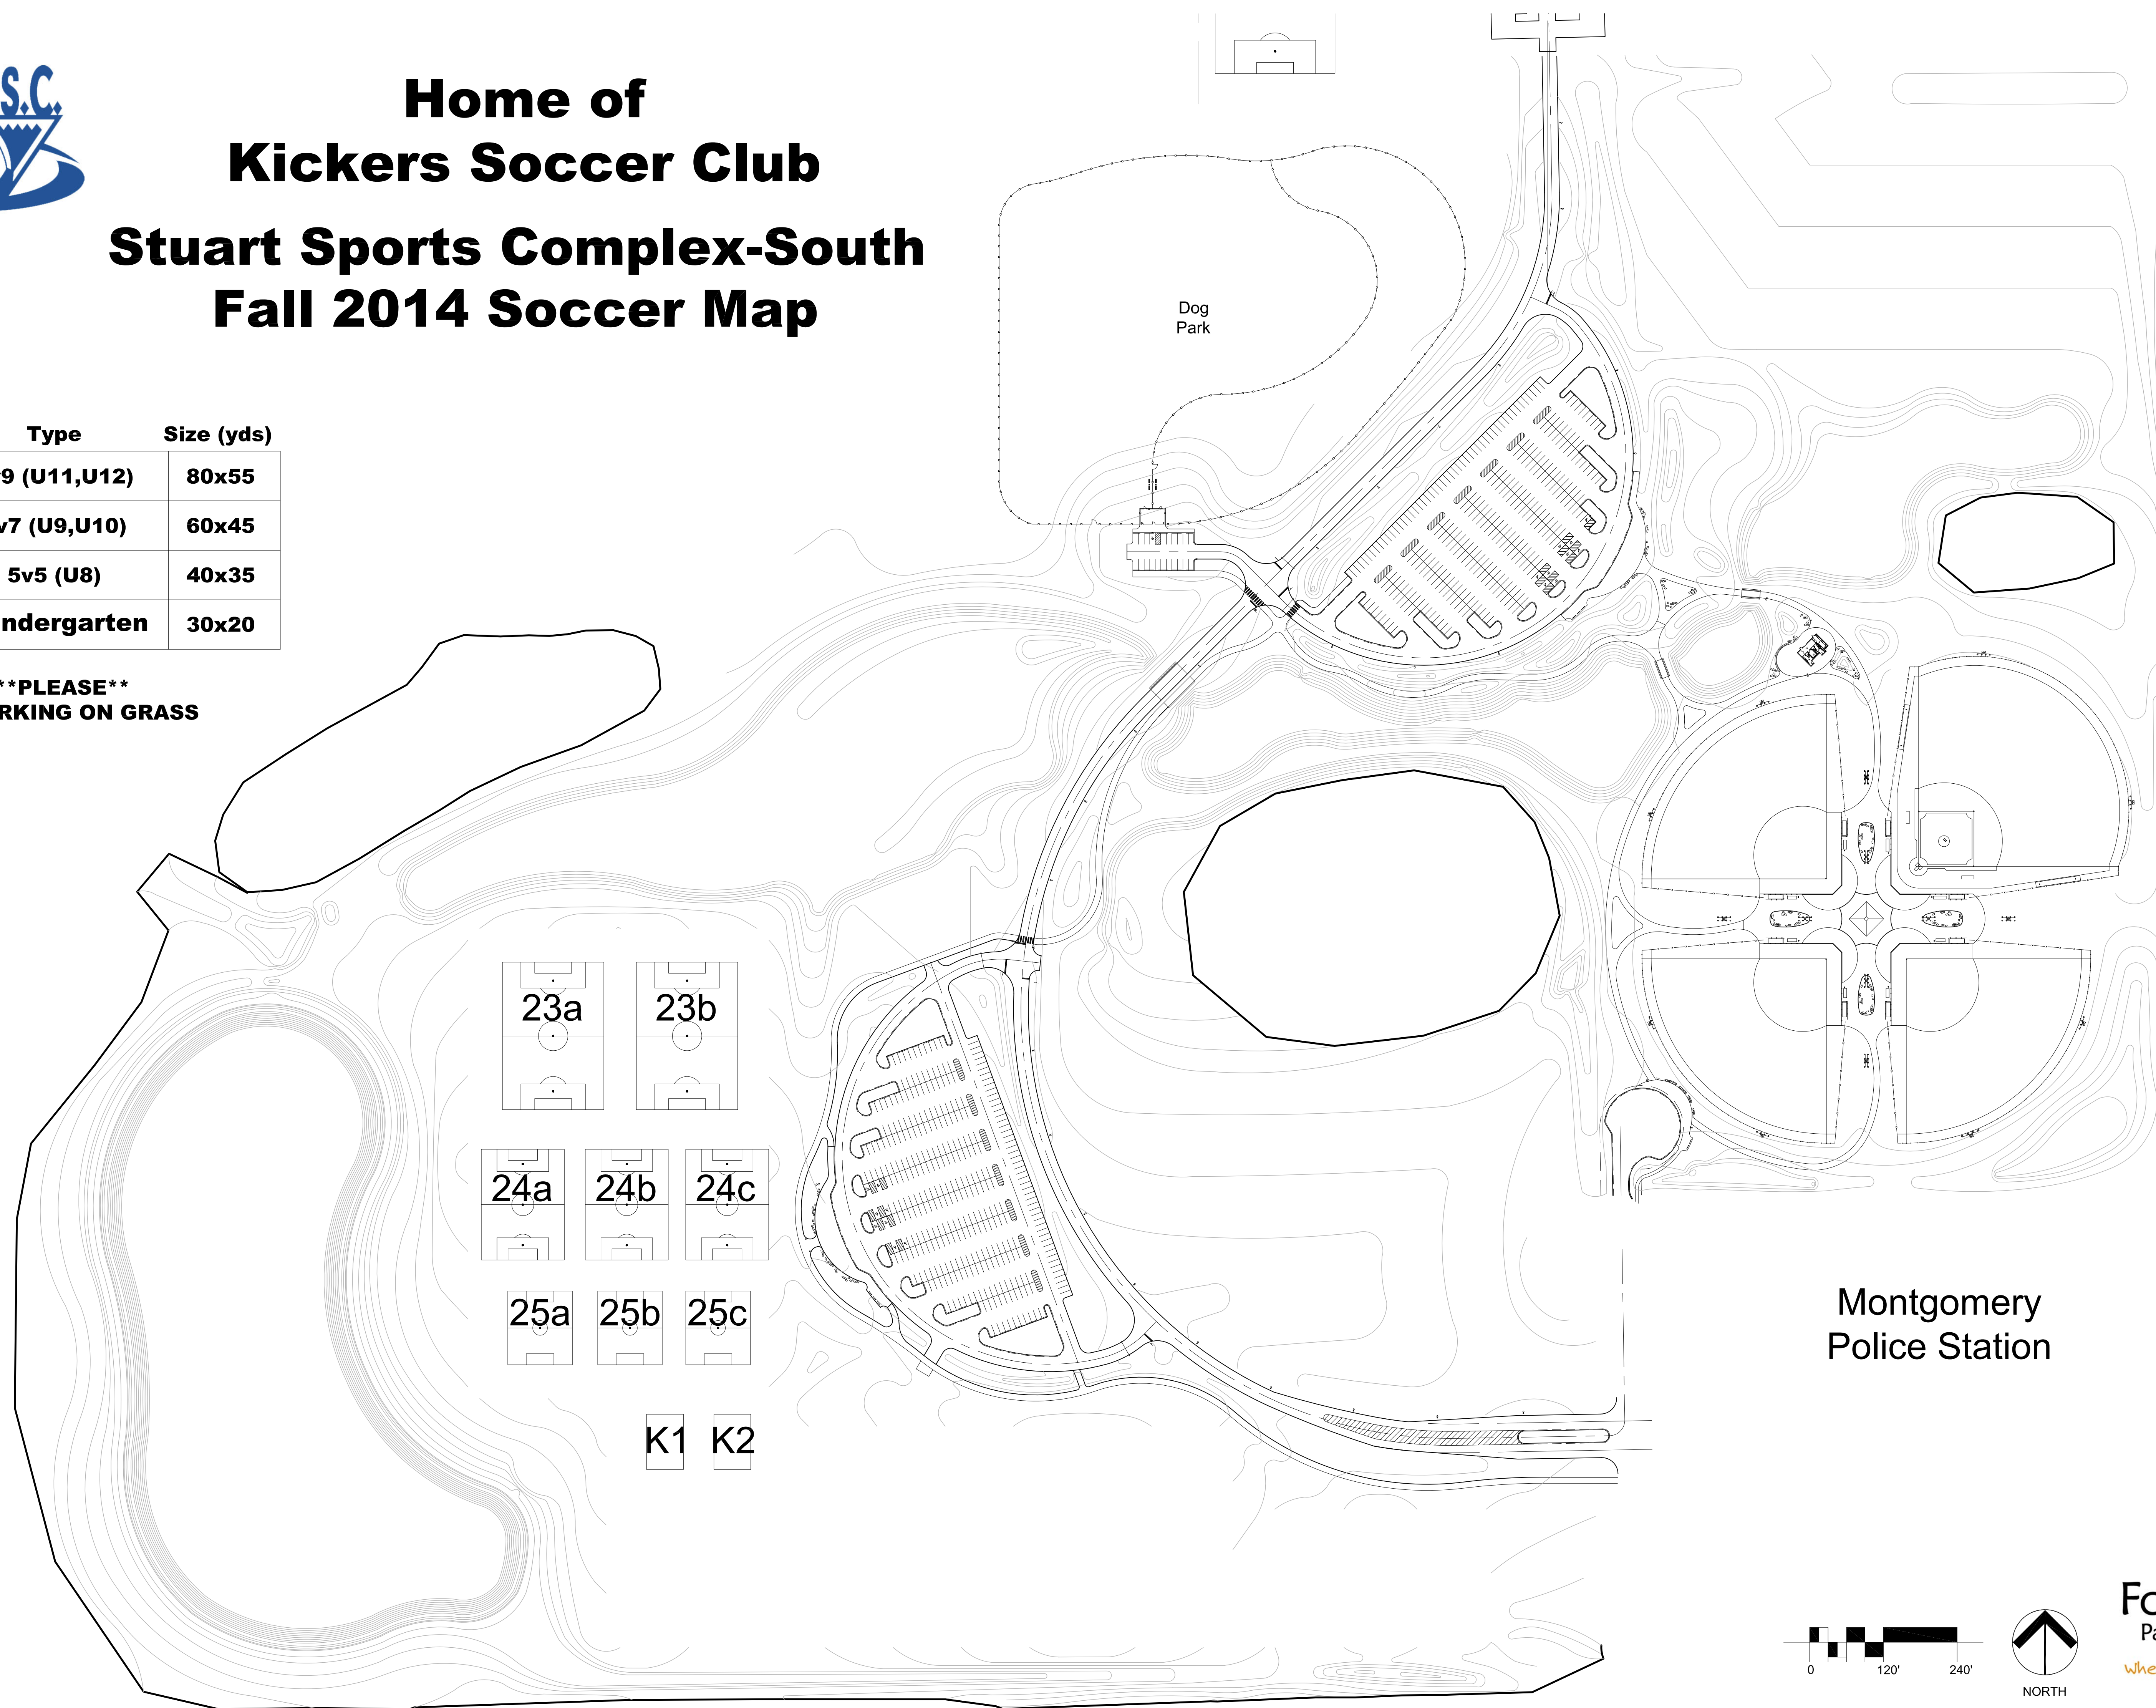

Home of Kickers Soccer Club

Stuart Sports Complex-South Fall 2014 Soccer Map

Field No.	Type	Size (yds)
23	9v9 (U11,U12)	80x55
24	7v7 (U9,U10)	60x45
25	5v5 (U8)	40x35
K	Kindergarten	30x20

****PLEASE**
NO PARKING ON GRASS**

Route 30