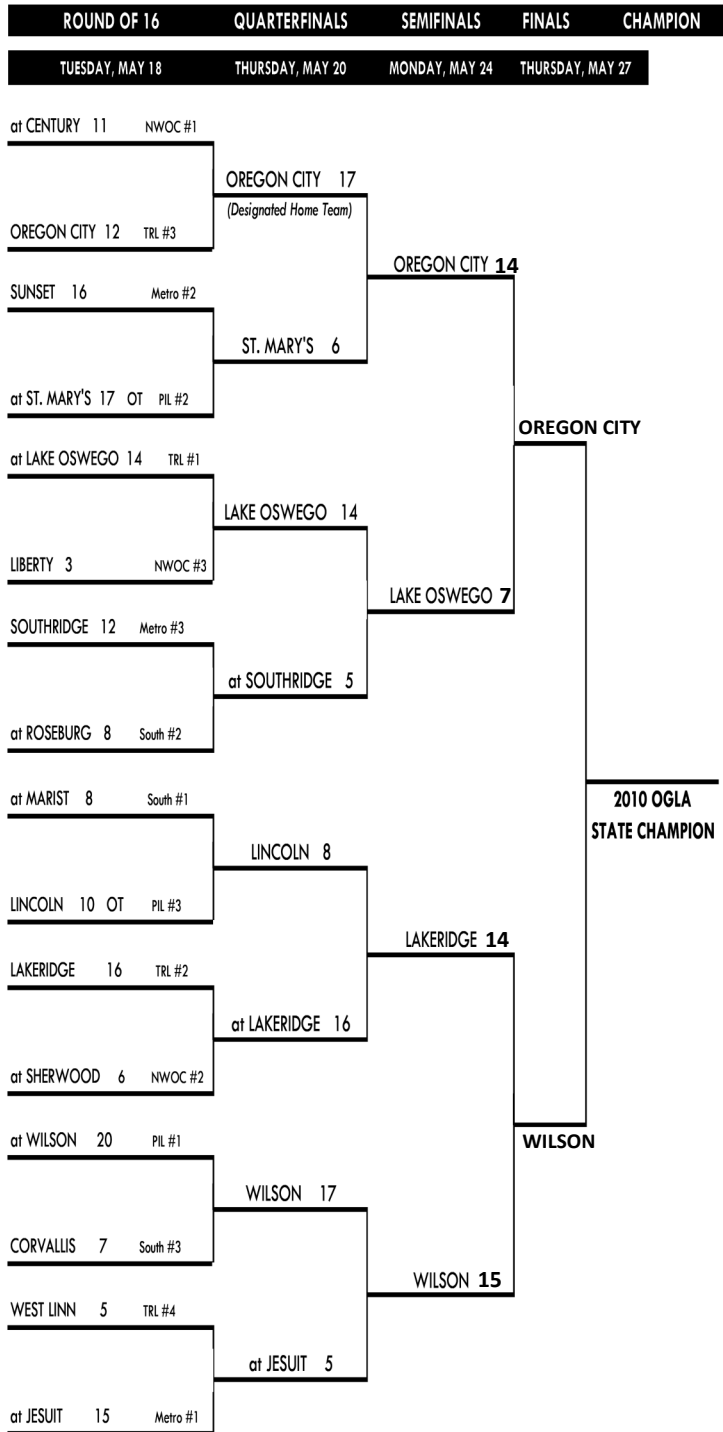

A Message from OGLA and US Lacrosse

Welcome to the 2010 Oregon Girls High School Lacrosse Championship. Thank you for being a part of this event. Over the years, lacrosse has become the country's fastest growing team sport, from youth to college age. Its growth in popularity in Oregon is no exception.

To honor the game, we ask your cooperation in following sportsmanship guidelines set out by OSAA and the Positive Coaching Alliance. All fans can ensure a successful event by maintaining positive, sportsmanlike attitudes toward players, coaches, officials and fellow fans. That way, everyone can enjoy the evening without disruption.

For more information, go to www.uslacrosse.org & www.positivecoach.org

This year's championship week photography provided by:

NW Sports Photography
www.4nsp.com

Visit their booth to view and order your game photo!

~

Video from the quarterfinals and championship week is provided by:

NWGameFilms.com

Oregon Girls Lacrosse Association Board

Lauren Anderson, President
Tucker Pierson, Vice President
Duncan Haynes, Treasurer
Lenni Lanfranco, Secretary
Dara Kramer, At-Large Member
Monette LeMay, At-Large Member