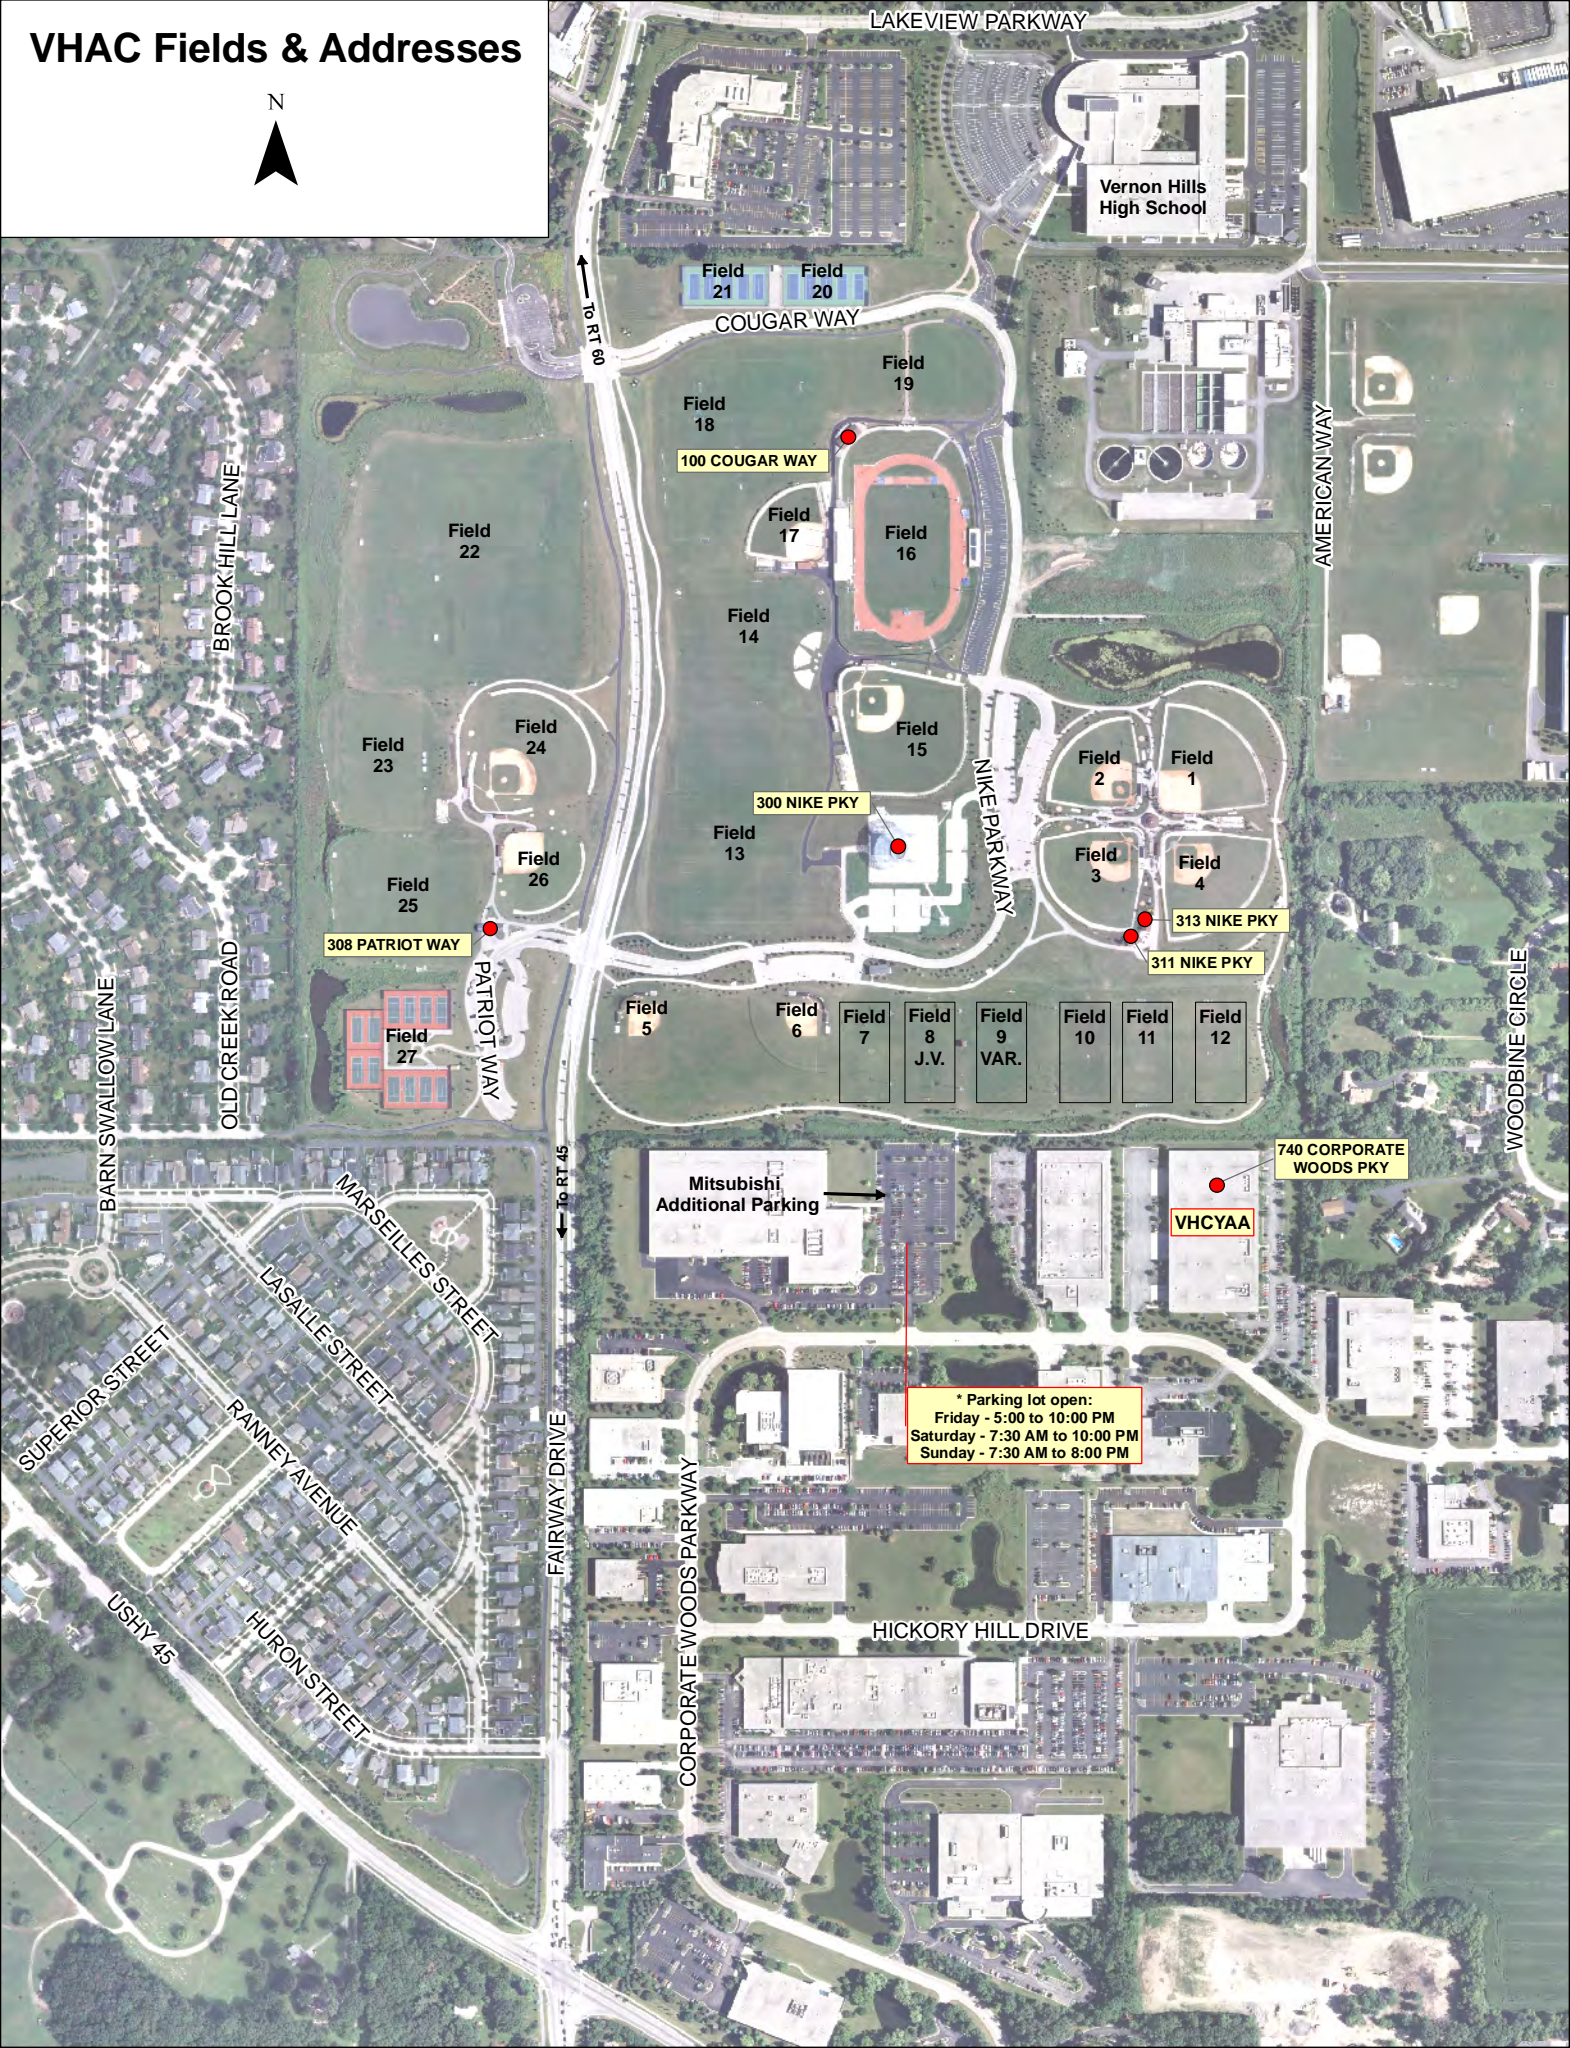

VHAC Fields & Addresses

Vernon Hills High School

Field 21 Field 20

COUGAR WAY

Field 19

Field 18

100 COUGAR WAY

Field 17

Field 27

308 PATRIOT WAY

PATRIOT WAY

Mitsubishi Additional Parking

740 CORPORATE WOODS PKY

VHCYAA

* Parking lot open:
Friday - 5:00 to 10:00 PM
Saturday - 7:30 AM to 10:00 PM
Sunday - 7:30 AM to 8:00 PM

HICKORY HILL DRIVE

CORPORATE WOODS PARKWAY

FAIRWAY DRIVE

BROOK HILL LANE

OLD CREEK ROAD

BARN SWALLOW LANE

MARSEILLES STREET

LASALLE STREET

SUPERIOR STREET

RANNEY AVENUE

USHY 45

HURON STREET

AMERICAN WAY

WOODBINE CIRCLE

to RT 60

to RT 45