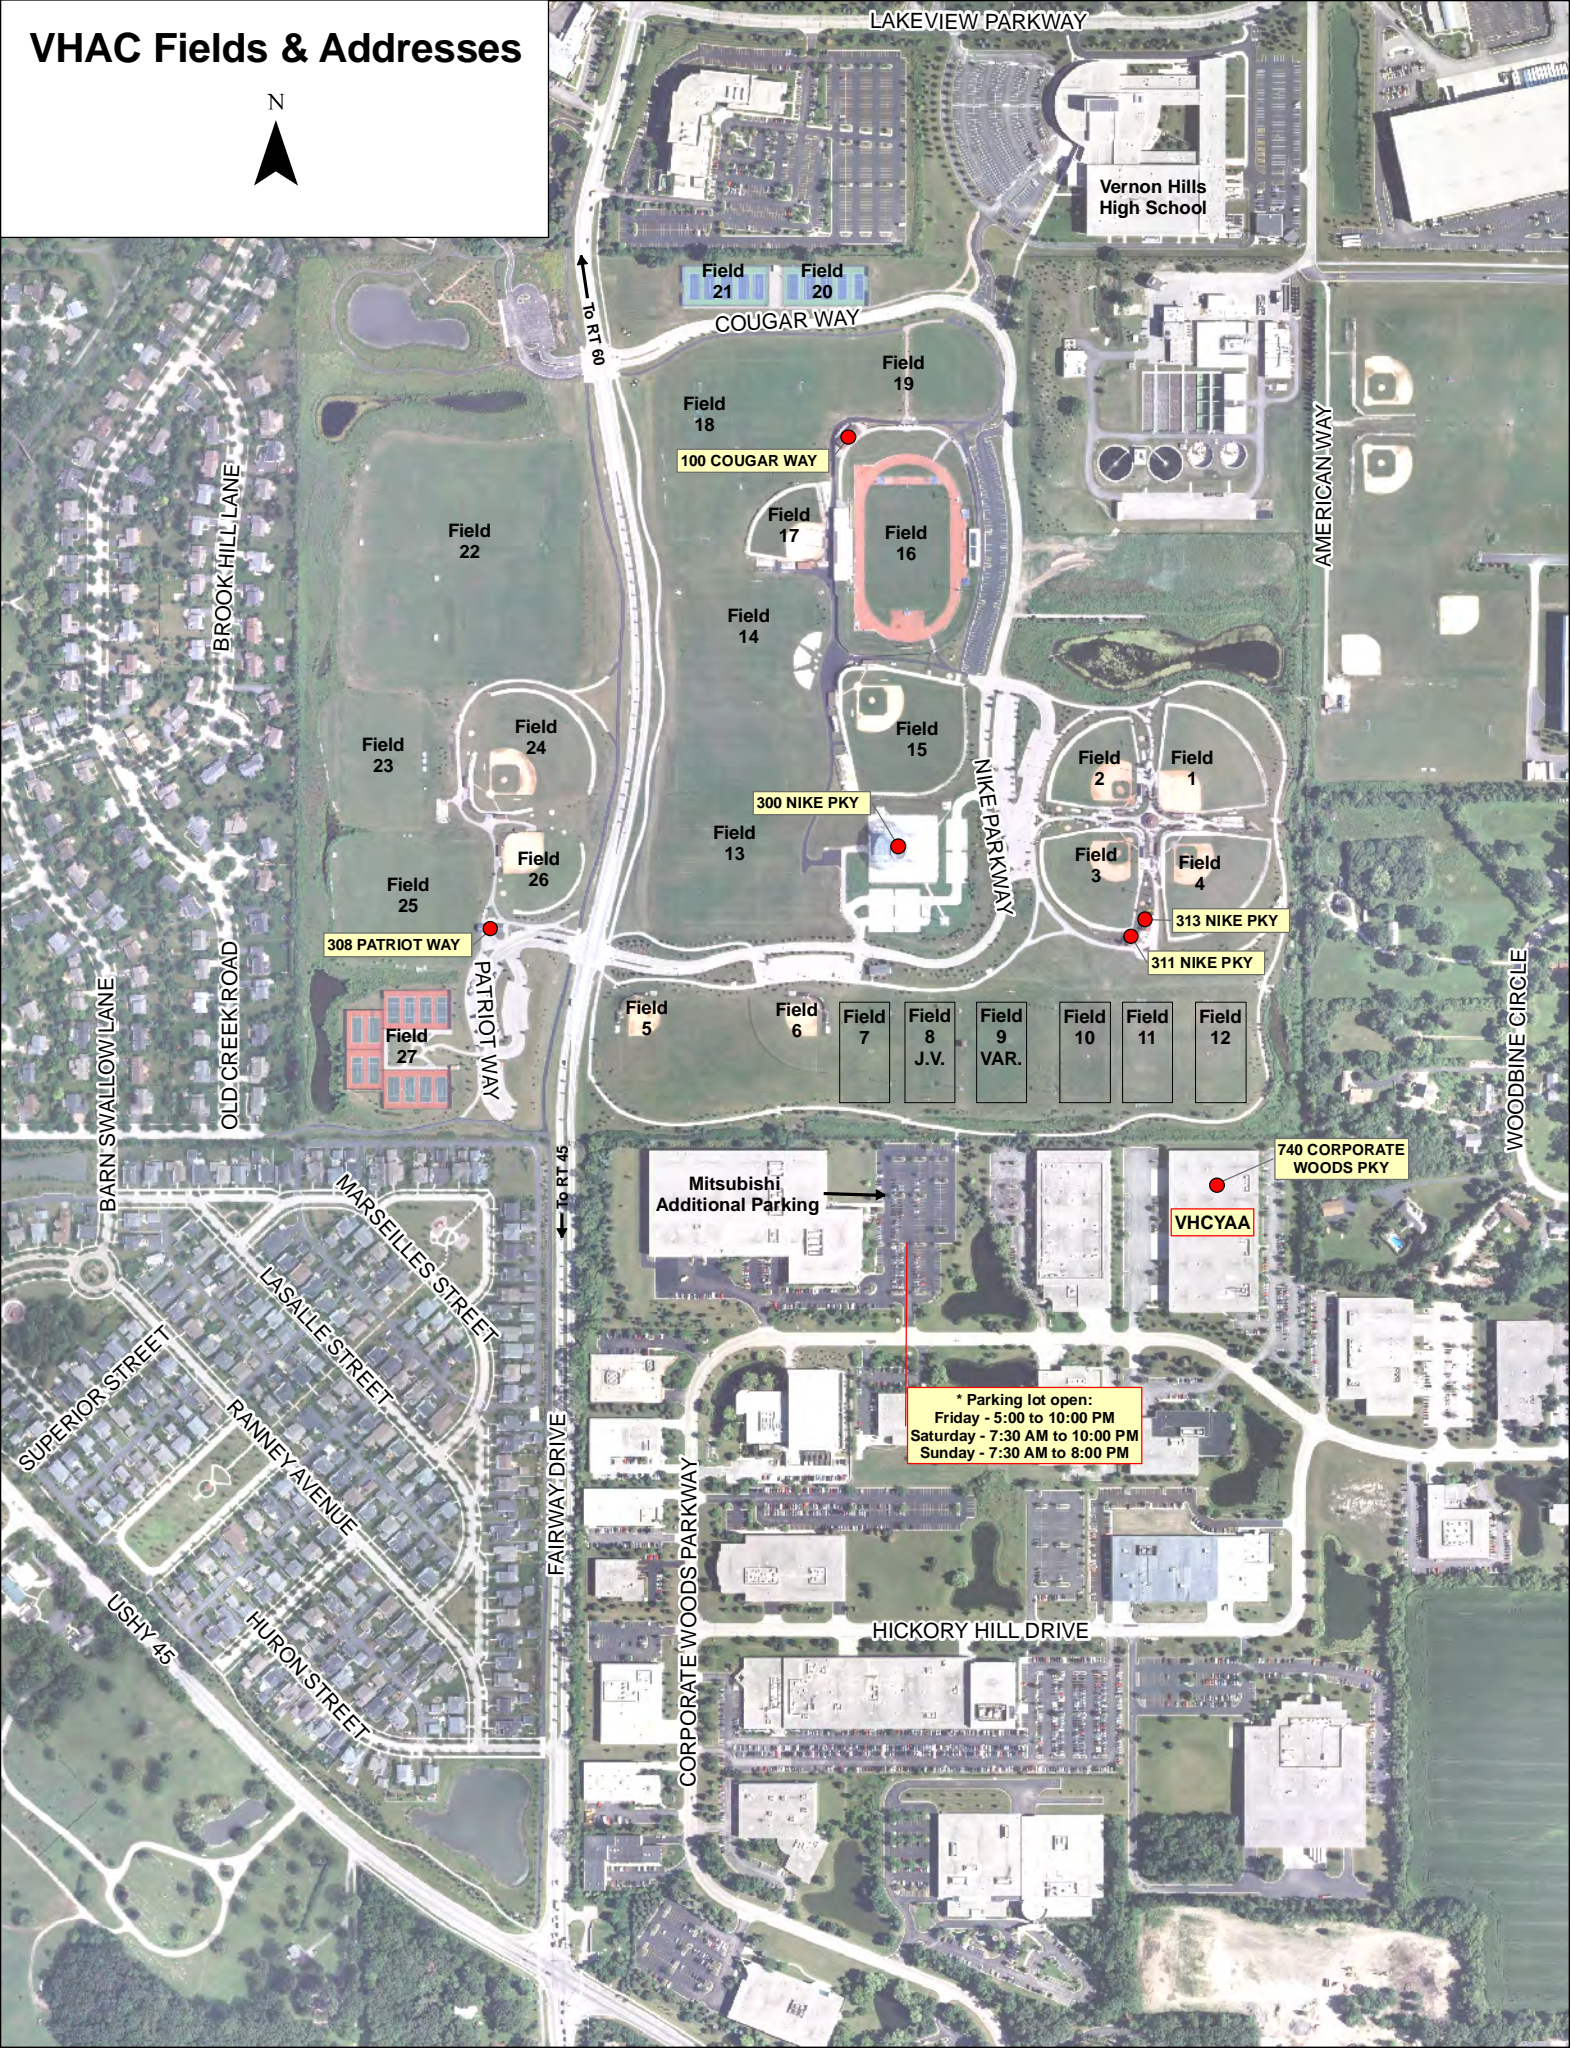

# VHAC Fields & Addresses

LAKEVIEW PARKWAY

Vernon Hills High School

Field 21 Field 20

COUGAR WAY

Field 19

Field 18

100 COUGAR WAY

Field 26

Field 27

308 PATRIOT WAY

PATRIOT WAY

BROOK HILL LANE

OLD CREEK ROAD

BARN SWALLOW LANE

MARSEILLES STREET

LASALLE STREET

SUPERIOR STREET

RANNEY AVENUE

HURON STREET

USHY 45

FAIRWAY DRIVE

CORPORATE WOODS PARKWAY

HICKORY HILL DRIVE

Mitsubishi Additional Parking

740 CORPORATE WOODS PKY

VHCYAA

\* Parking lot open:  
Friday - 5:00 to 10:00 PM  
Saturday - 7:30 AM to 10:00 PM  
Sunday - 7:30 AM to 8:00 PM

to RT 80

to RT 45

AMERICAN WAY

WOODBINE CIRCLE