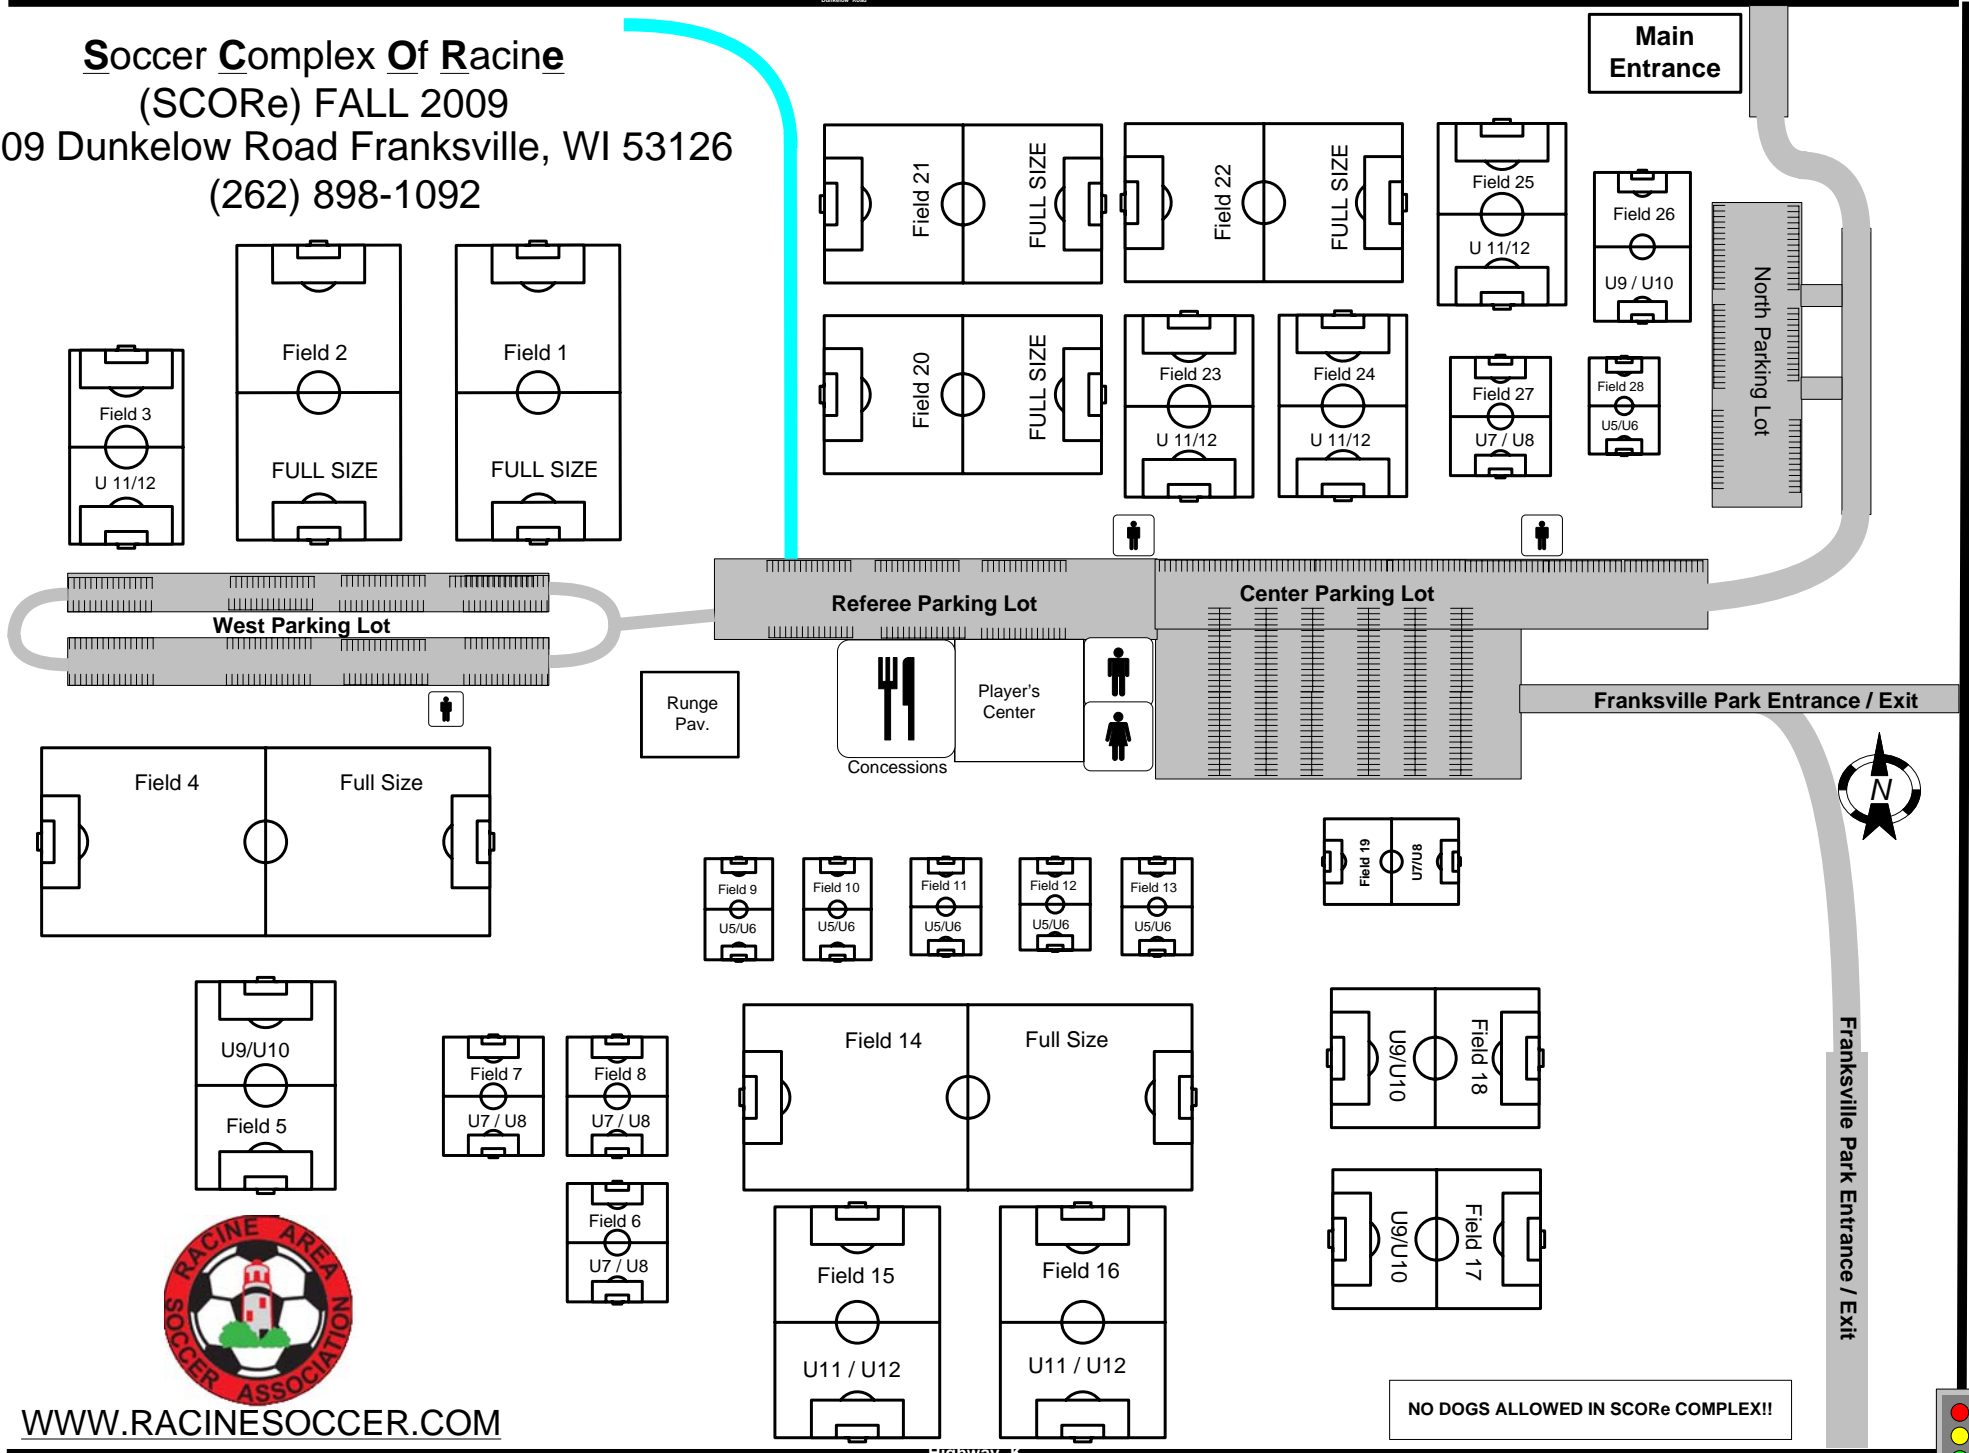

To Hwy "H"

Dunkelow Road

# Soccer Complex Of Racine (SCORE) FALL 2009

9509 Dunkelow Road Franksville, WI 53126  
(262) 898-1092

WWW.RACINESOCCER.COM

NO DOGS ALLOWED IN SCORE COMPLEX!!

To I-94

To I-94

Hwy K

MT Pleasant Fire Department

Nicholson Road

Franksville Park Entrance / Exit