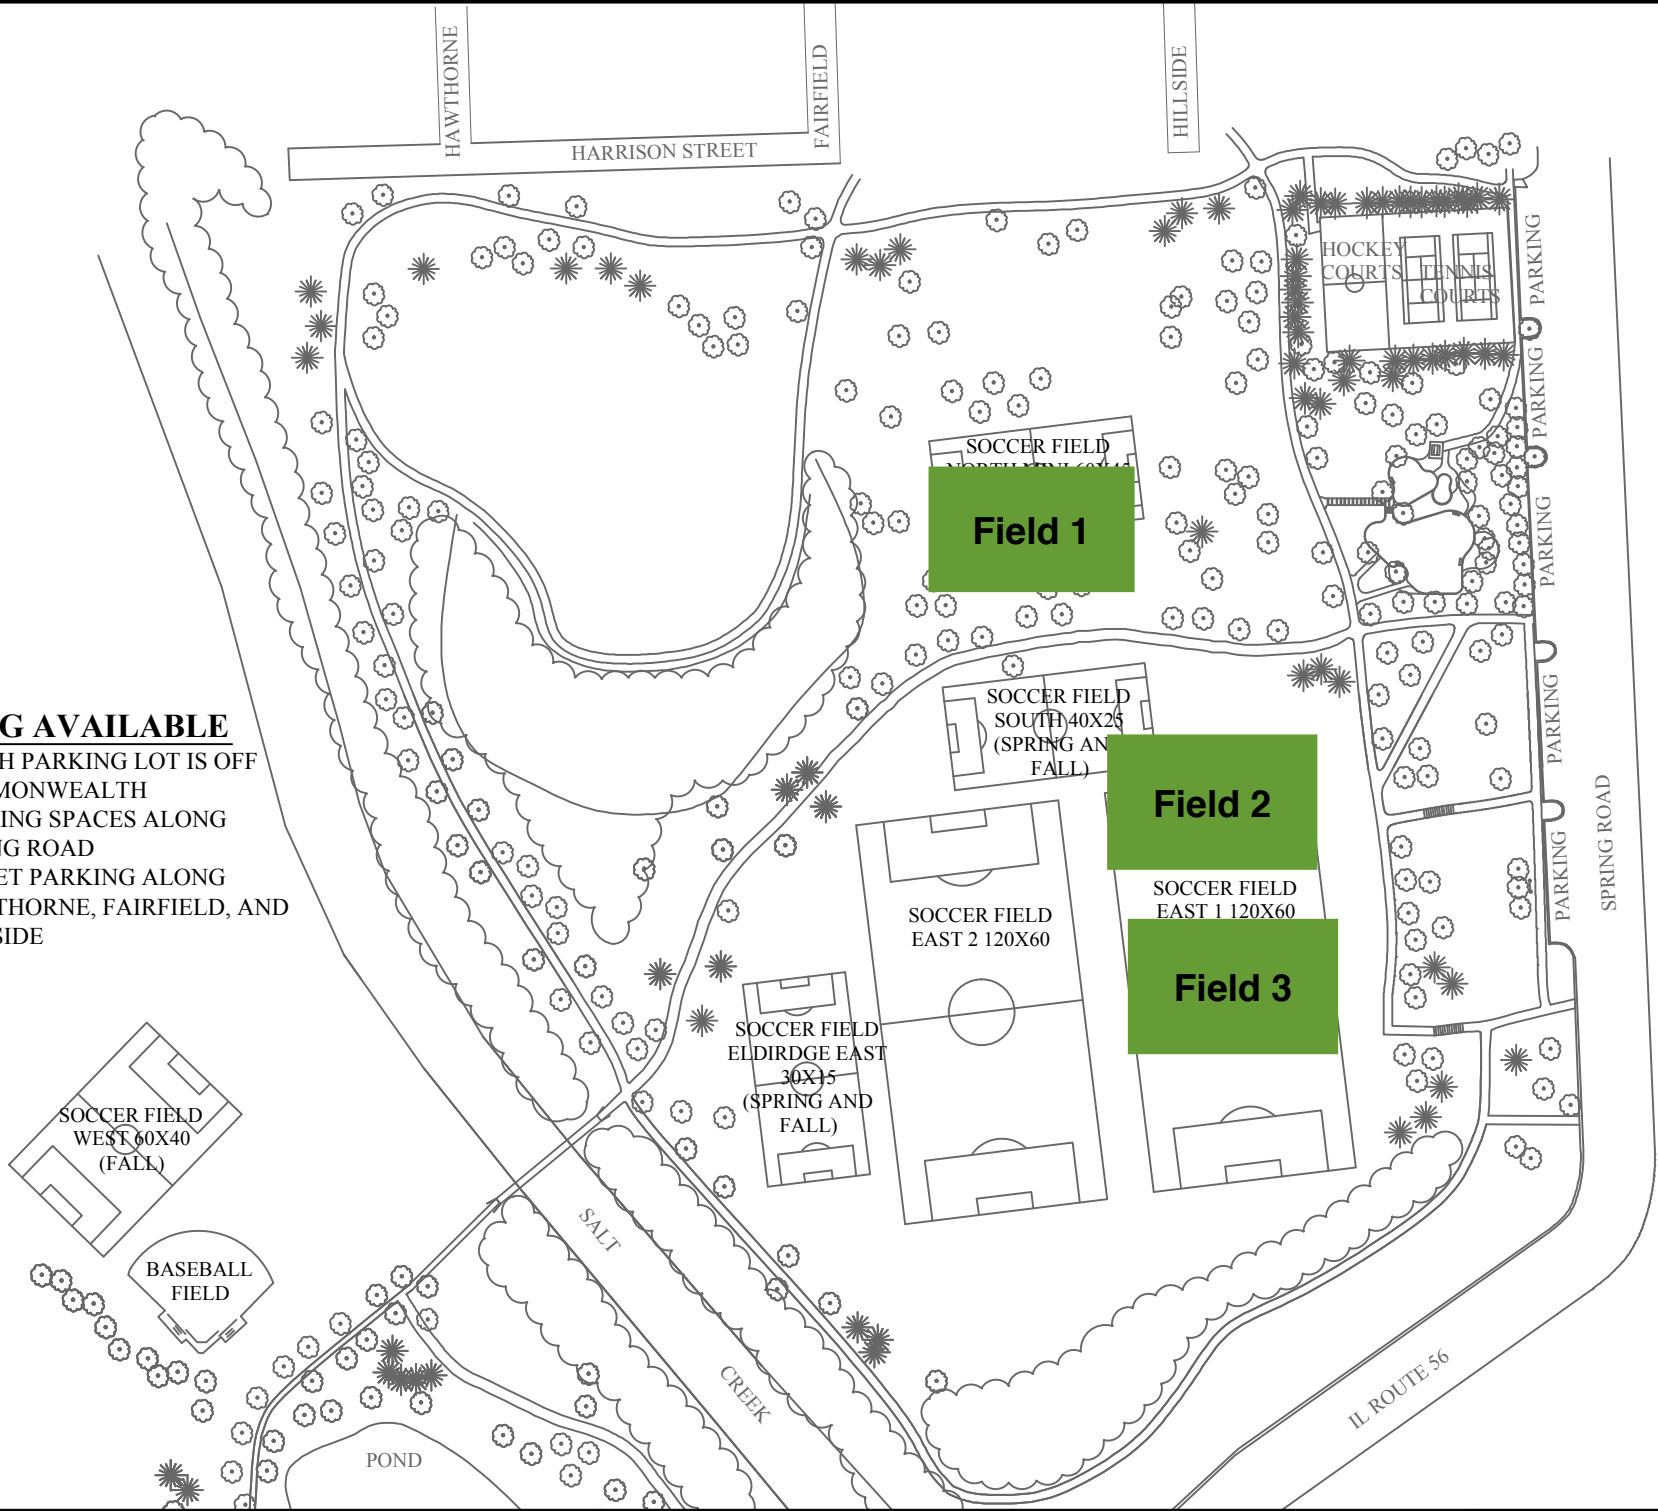

**PARKING AVAILABLE**

- SOUTH PARKING LOT IS OFF COMMONWEALTH
- PARKING SPACES ALONG SPRING ROAD
- STREET PARKING ALONG HAWTHORNE, FAIRFIELD, AND HILLSIDE

DATE: 7-16-10  
DRAWN BY:  
JERRY PASK, ASLA, RLA,  
CPRP, CPSI  
COLLEEN TOOMEY, ASLA

ELDRIDGE PARK  
363 COMMONWEALTH

SPORTS FIELD  
LOCATION MAP

NORTH  
SCALE: NONE

SHEET NO.  
1 OF 1