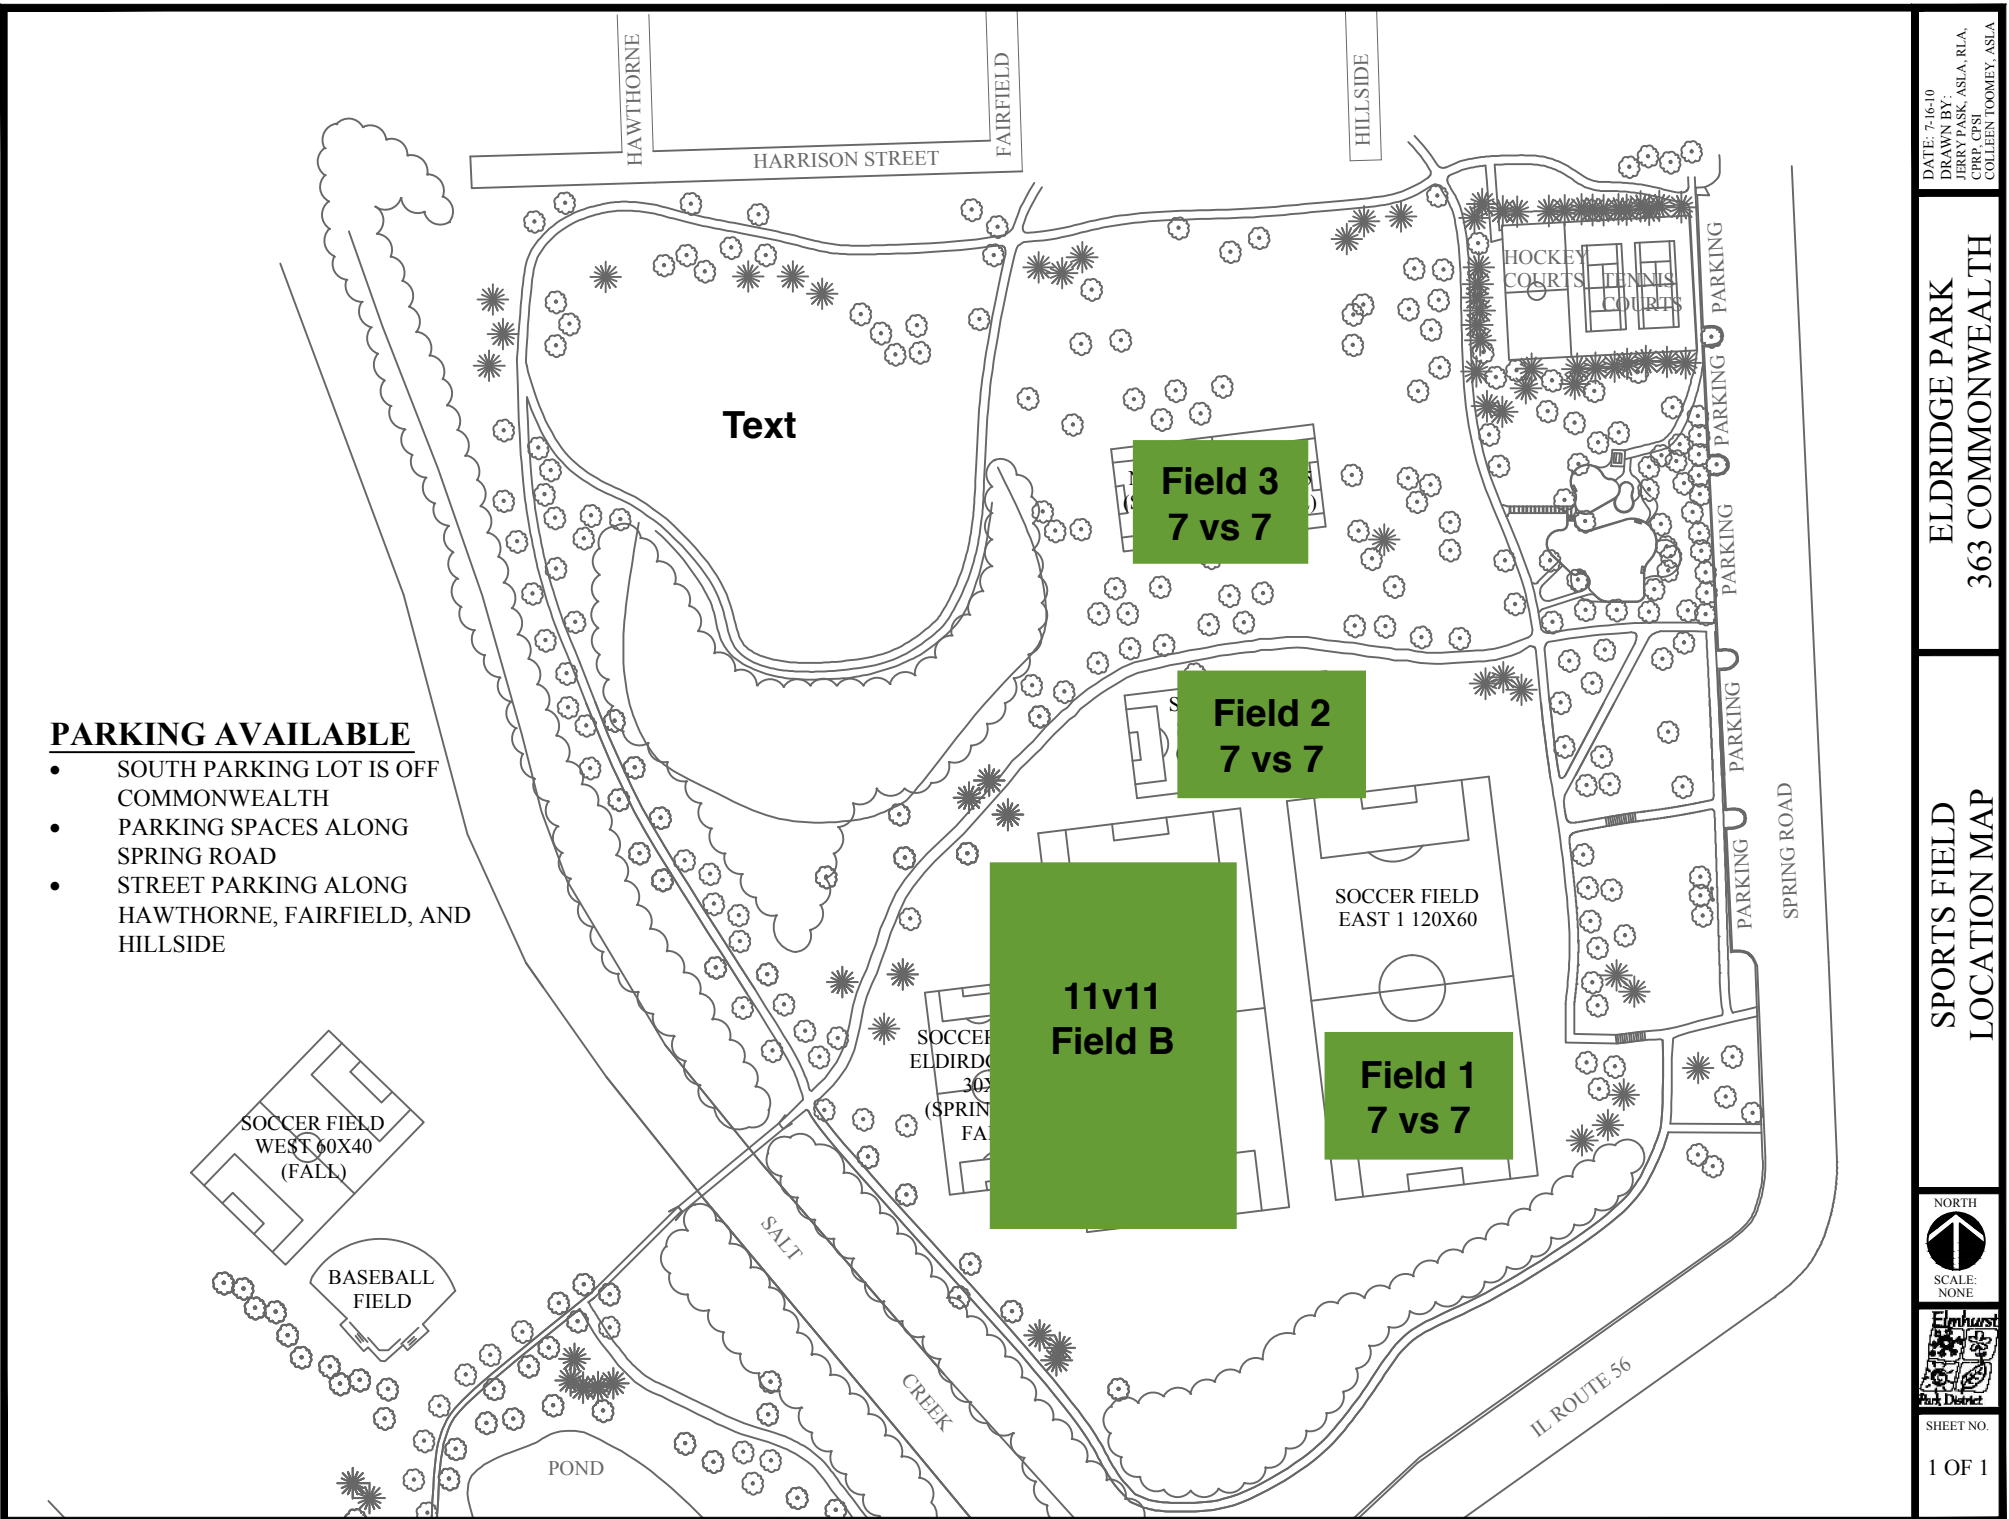

PARKING AVAILABLE

- SOUTH PARKING LOT IS OFF COMMONWEALTH
- PARKING SPACES ALONG SPRING ROAD
- STREET PARKING ALONG HAWTHORNE, FAIRFIELD, AND HILLSIDE

DATE: 7-16-10
DRAWN BY:
JERRY PASK, ASLA, RLA,
CPRP, CPSI
COLLEEN TOOMEY, ASLA

ELDRIDGE PARK
363 COMMONWEALTH

SPORTS FIELD
LOCATION MAP

NORTH
SCALE: NONE

SHEET NO.

1 OF 1