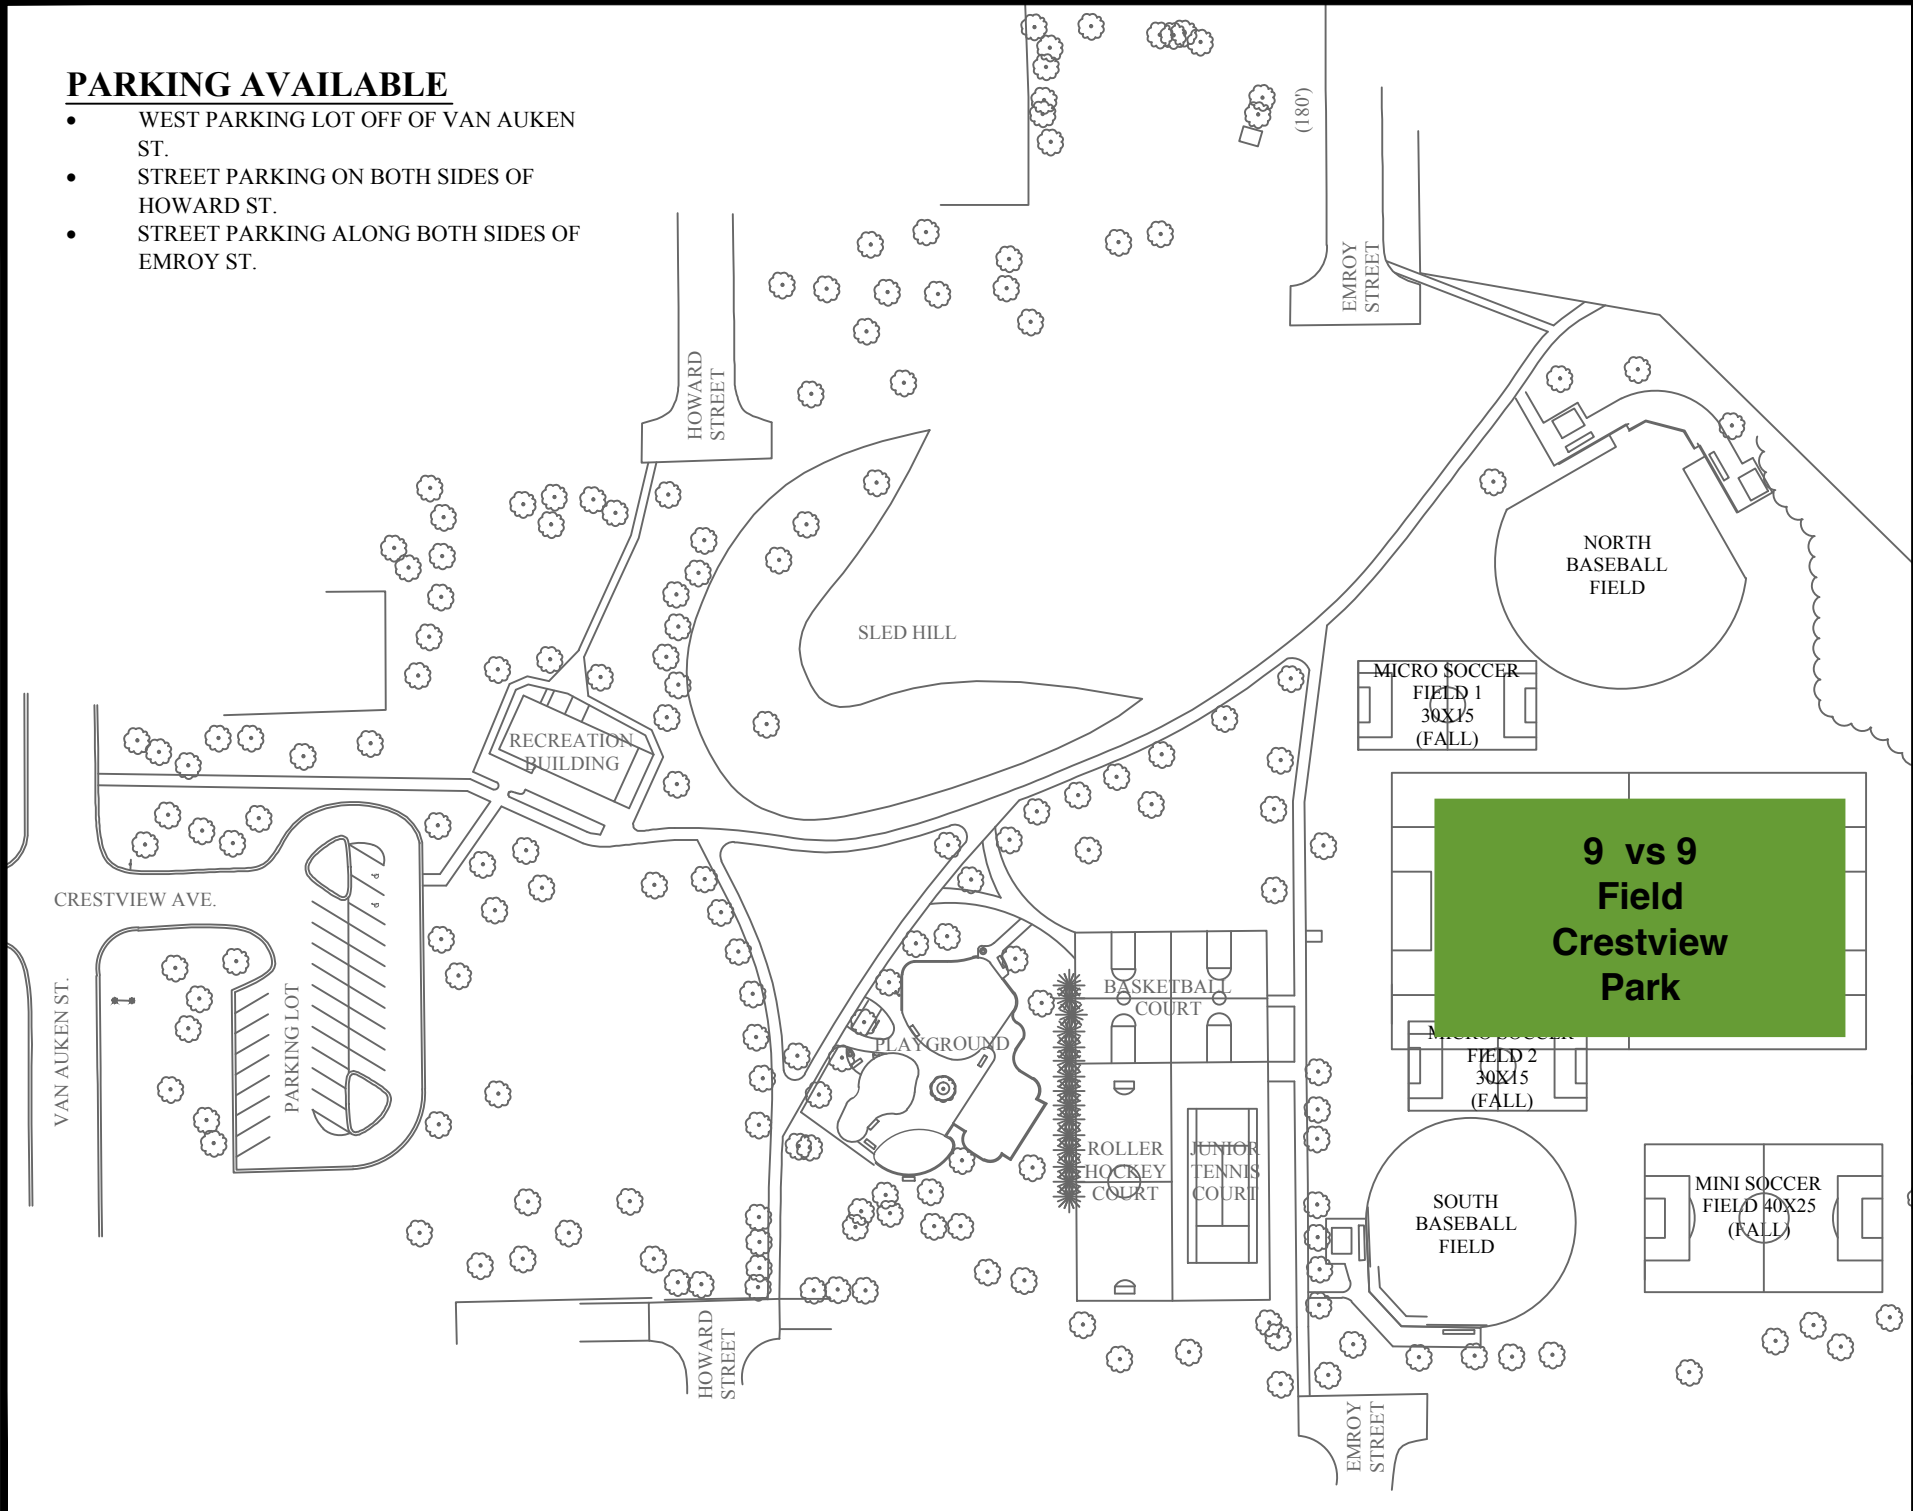

PARKING AVAILABLE

- WEST PARKING LOT OFF OF VAN AUKEN ST.
- STREET PARKING ON BOTH SIDES OF HOWARD ST.
- STREET PARKING ALONG BOTH SIDES OF EMROY ST.

DATE: 7-15-10
 DRAWN BY:
 JERRY PASK, ASLA, RLA,
 CRRP, CPSI
 COLLEEN TOOMEY, ASLA

CRESTVIEW PARK
 245 E. CRESTVIEW

SPORTS FIELD
 LOCATION MAP

NORTH
 SCALE:
 NONE

SHEET NO.

1 OF 1