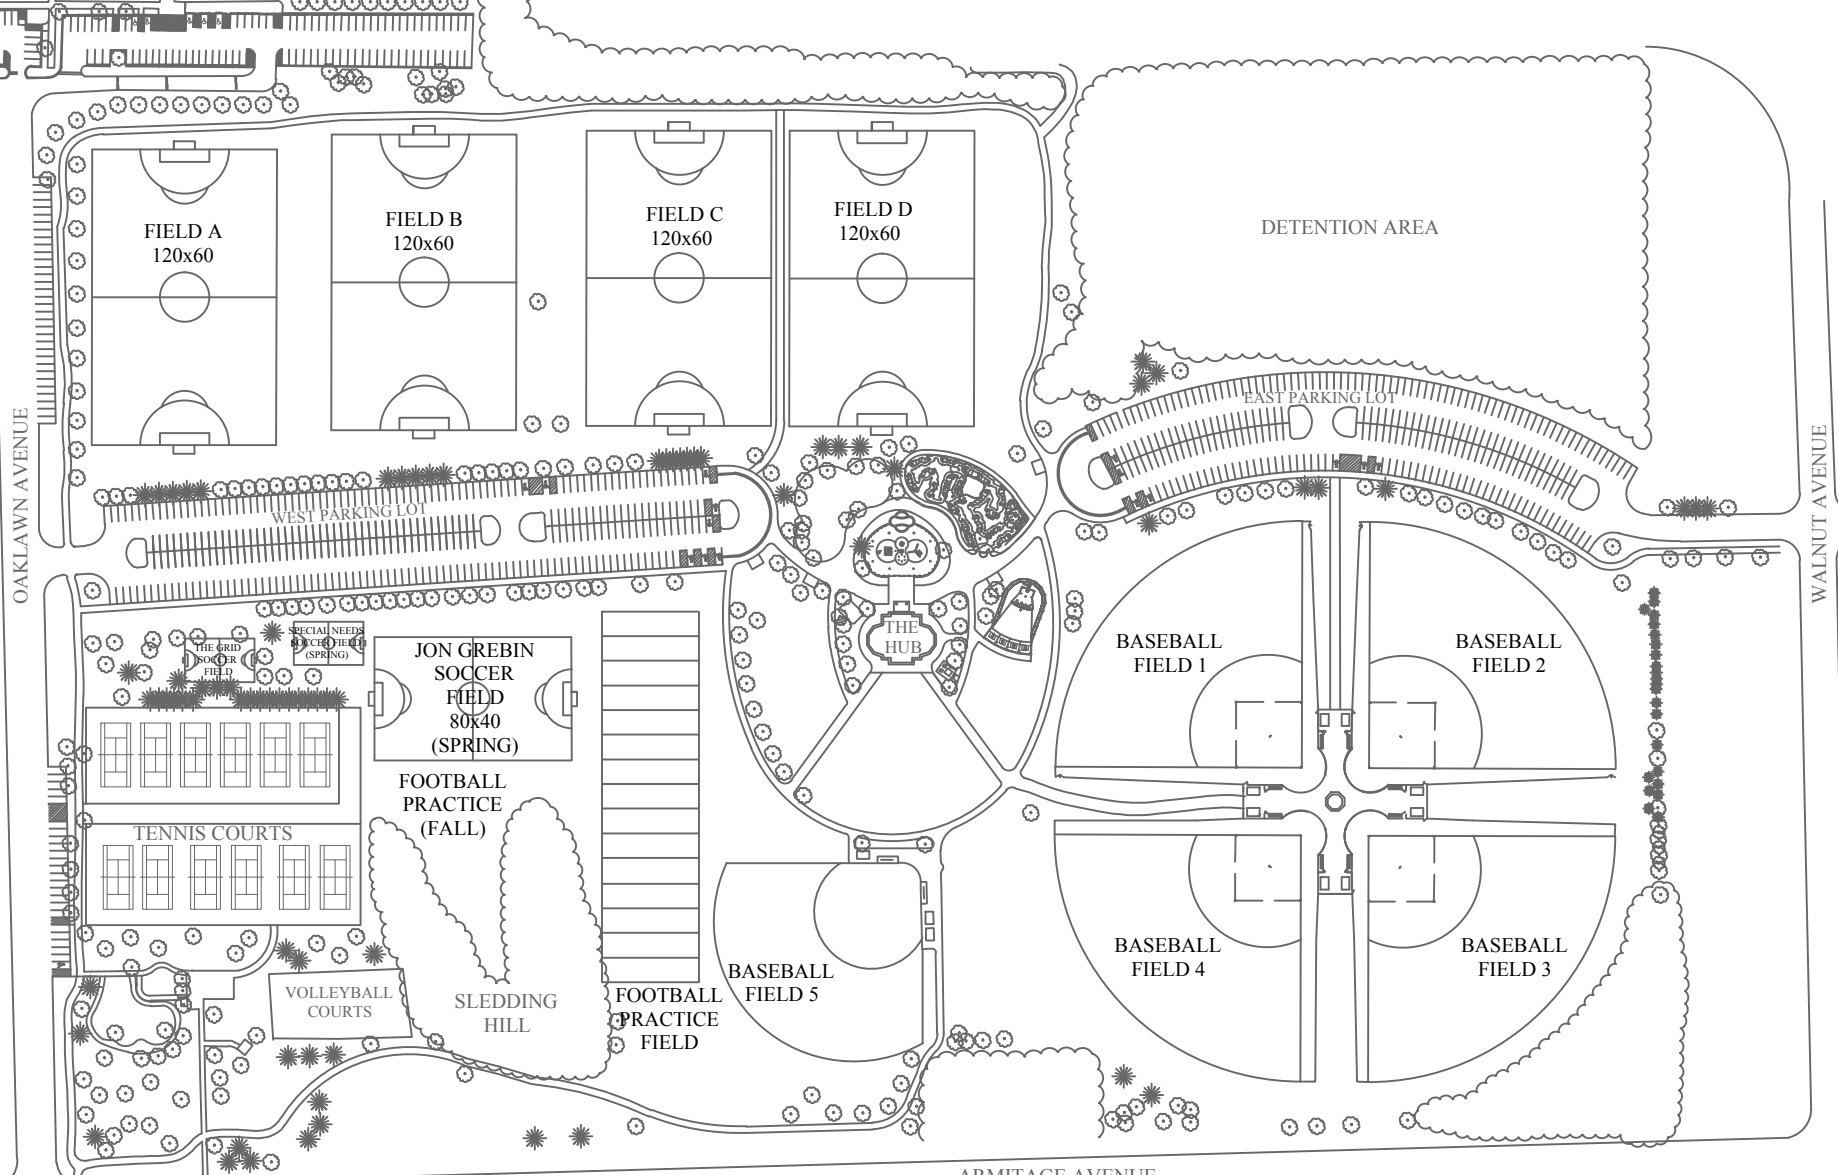

5v5

WAGNER
COMMUNITY
CENTER

PARKING AVAILABLE

- EAST PARKING LOT OFF OF WALNUT AVE.
- WEST PARKING LOT OFF OF OAKLAWN AVE.

OAKLAWN AVENUE

WALNUT AVENUE

ARMITAGE AVENUE

RIDGELAND

HIGHLAND

OAK

EMERY

IDA

DATE: 7/10
 DRAWN BY:
 BERRY PASK, ASLA, RLA,
 COLLEEN TOOMEY, ASLA

BERENS PARK
493 OAKLAWN AVE

SPORTS FIELD
LOCATION MAP

SHEET NO.