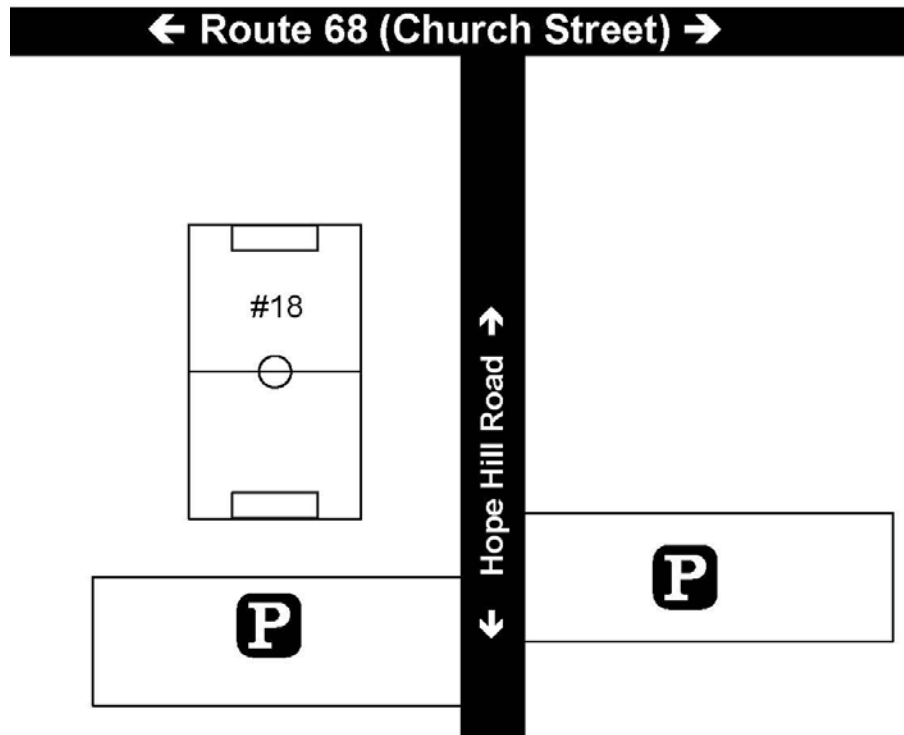

Sheehan, Field S18

142 Hope Hill Road, 06492

From I-91 Southbound *From Hartford/Springfield*

- I-91 South, take Exit 15
- At the end of the ramp take a right onto Route 68
- Take a left onto Hope Hill Road (the 4th left after the intersection of Route 68 and Route 150)
- Field will be on the right

From I-91 Northbound *From New Haven/New York City*

- I-91 North, take Exit 15
- At the end of the ramp take a left onto Route 68
- Take a left onto Hope Hill Road (the 4th left after the intersection of Route 68 and Route 150)
- Field will be on the right

Route 15—Route 15 South or North

- Take Exit 66
- Take a left at the end of exit onto Route 5
- Take a left at ramp to route 68
- Take a left onto Hope Hill Road (the 4th left after the intersection of Route 68 and Route 150)
- Field will be on the right