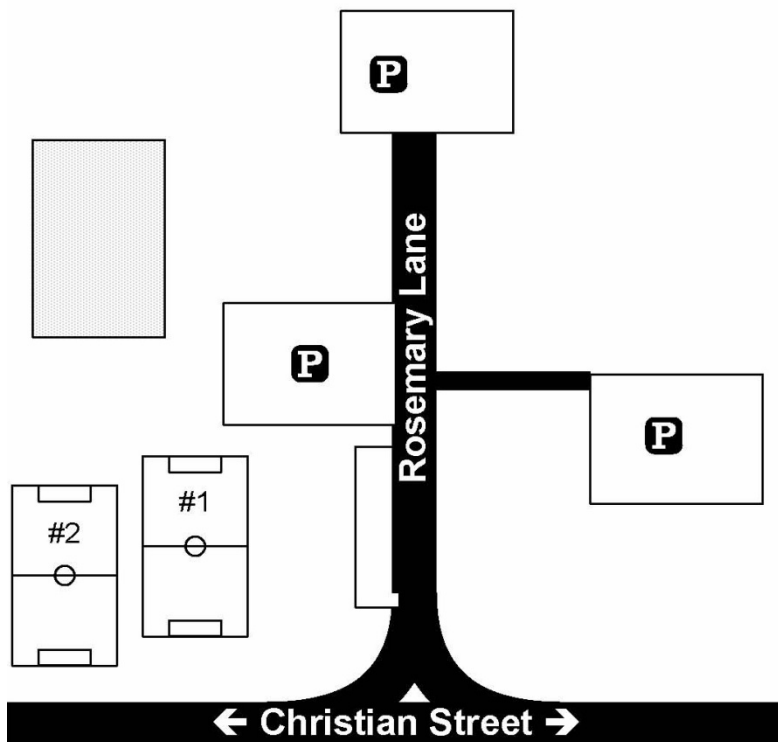

Choate Upper - Fields C1 & C2

100 Rosemary Lane, 06492

From I-91 Southbound *From Hartford/Springfield*

- I-91 South, take Exit 14
- At the end of the ramp take a right onto East Center St.
- At 2nd traffic light, take a right onto East Main St.
- Take left at 2nd stop sign onto Christian St.
- Follow to fields - Entrance to Fields 1 &2 will be on your right