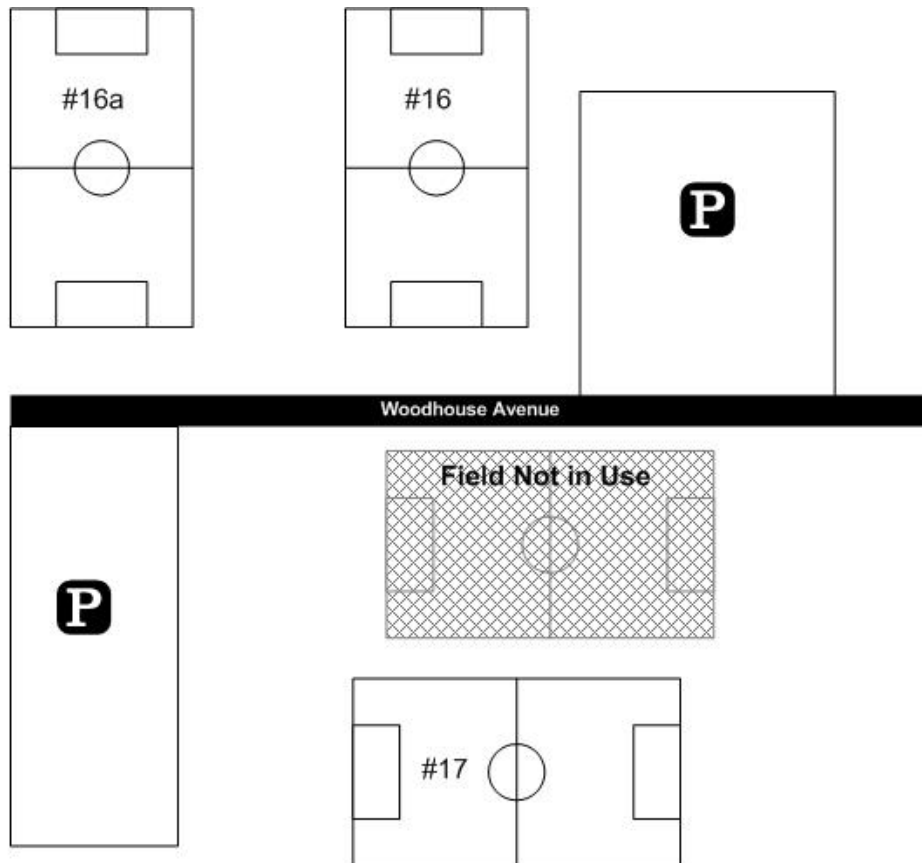

Woodhouse Avenue, Fields W16, W16a & W17

542 Woodhouse Avenue, 06492

From I-91 Southbound From Hartford/Springfield

- I-91 South, take Exit 14
- At the end of the ramp take a right
- Take 1st left onto South Airline Road
- Take 1st left onto Woodhouse Ave.
- Follow to fields

From I-91 Northbound From New Haven/New York City

- I-91 North, take Exit 14 (CT-150/Woodhouse Ave.)
- Take right at the end of the exit ramp onto Woodhouse Ave.
- Follow to fields

Route 15—Route 15 South or North

- Take Exit 64
- Right at the end of the exit ramp onto Quinnipiac St..
- At the first stop sign, bear left to stay on Quinnipiac St.
- Follow straight through 7 traffic lights
- At 7th traffic light take a right onto Woodhouse
- Follow to fields