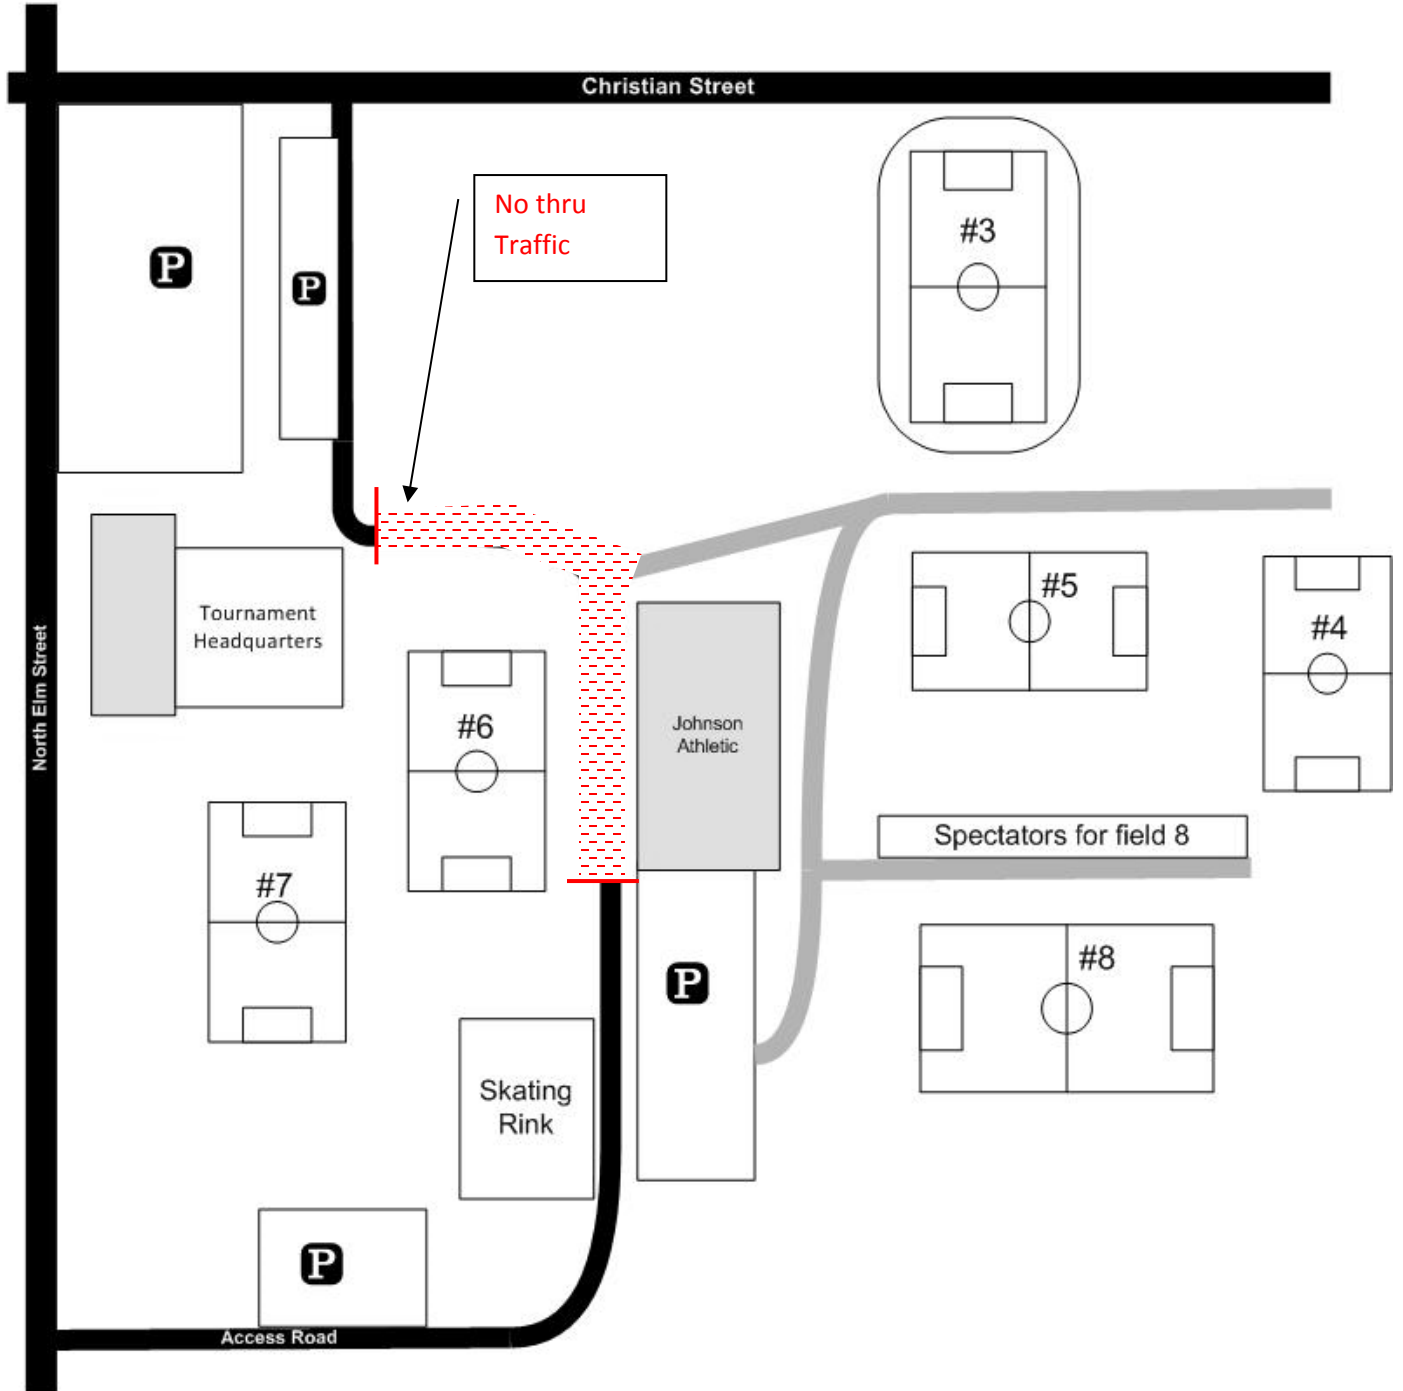

Choate Mid & Lower - Fields C3 - C8

333 Christian Street, 06492