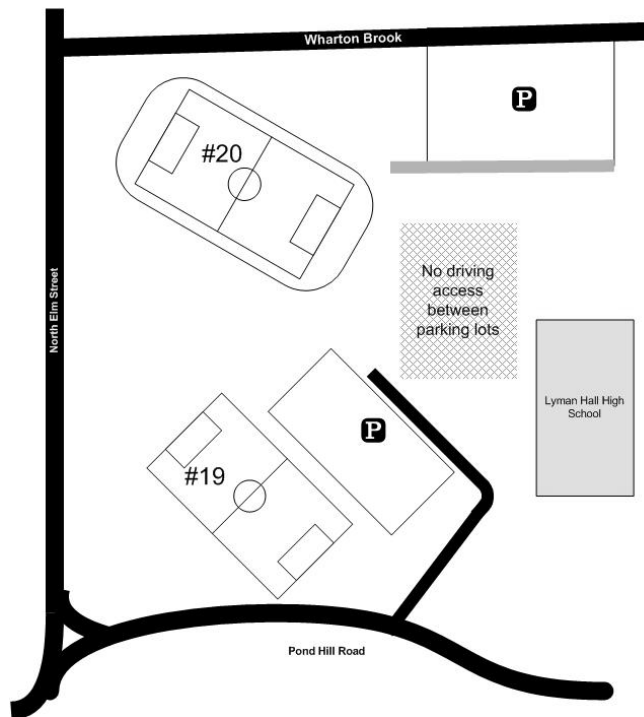

Lyman Hall High School

70 Pond Hill Road, 06492

From I-91 Southbound From Hartford/Springfield

- I-91 South, take Exit 14
- At the end of the ramp take a right
- Take 1st left onto South Airline Road
- At the light, continue straight (street now called Kondracki Lane
- (*)There's a small fork in the road, bear right staying on Kondracki Lane
- Take a right onto Pond Hill Road
- Continue straight on Pond Hill
- Entrance to Lyman Hall High School is 3rd right
- From I-91 Northbound From New Haven/New York City

I-91 North, take Exit 14 (CT-150/Woodhouse Ave.)

- Take left at the end of the exit ramp onto Woodhouse Ave.
- At light, take a left onto Kondracki Lane
- Follow directions from I-91 Southbound (*)

Route 15—Route 15 South or North

- Take Exit 64
- Right at the end of the exit ramp onto Quinnipiac St.
- At the first stop sign, bear left to stay on Quinnipiac St.
- Continue straight onto Center Street
- Take a right onto South Elm Street
- Follow straight to 3 way stop light, take a left onto Pond Hill
- Entrance to Lyman Hall will be 3rd left