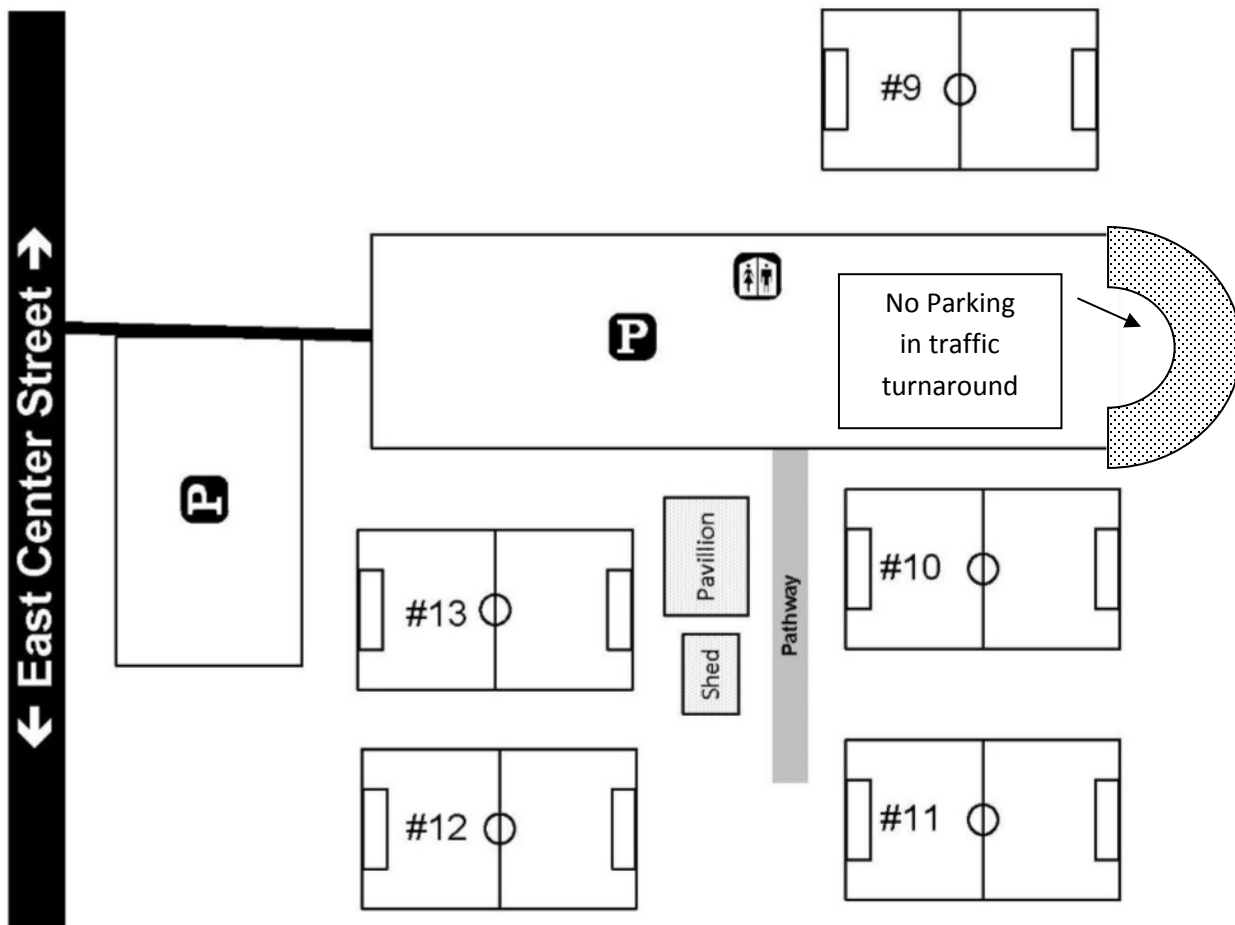

East Center Street Fields 9 - 13

1151 East Center Street

From I-91 Southbound From Hartford/Springfield

- I-91 South, take Exit 14
- At the end of the ramp take a left
- Follow to fields

From I-91 Northbound From New Haven/New York City

- I-91 North, take Exit 14 (CT-150/Woodhouse Avenue)
- Left at the end of the exit ramp onto Woodhouse Ave.
- At 1st traffic light take a left onto South Airline Road
- At 1st traffic light take a right onto East Center Street
- Follow to fields (entrance to fields will be on your right)

Route 15—Route 15 South or North

- Take Exit 64
- Right at the end of the exit ramp onto Quinnipiac St.
- At the first stop sign, bear left to stay on Quinnipiac St.
- Follow straight through 9 traffic lights
- Follow to fields (entrance to fields will be on your right)