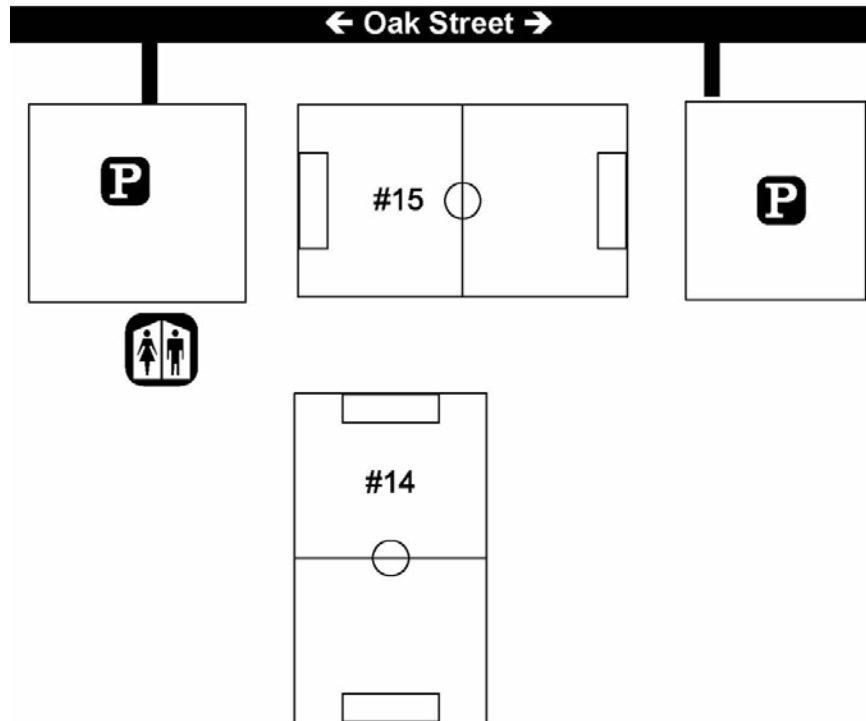

Pragemann Park - P14 & P15

31 Oak Street, 06492

From I-91 Southbound From Hartford/Springfield

- I-91 South, take Exit 15
- At the end of the ramp take a right onto Route 68
- Follow route 68 for about 3 miles
- Turn right on to Hanover Street
- Take 1st right onto Oak Street
- Fields will be on the right

From I-91 Northbound From New Haven/New York City

- I-91 North, take Exit 15
- At the end of the ramp take a left onto Route 68
- Follow route 68 for about 3 miles
- Turn right on to Hanover Street
- Take 1st right onto Oak Street
- Fields will be on the right

Route 15—Route 15 South or North

- Take Exit 66
- Take left at end of exit onto Route 5
- Take left at ramp to Route 68
- Turn right on to Hanover Street
- Take 1st right onto Oak Street
- Fields will be on the right