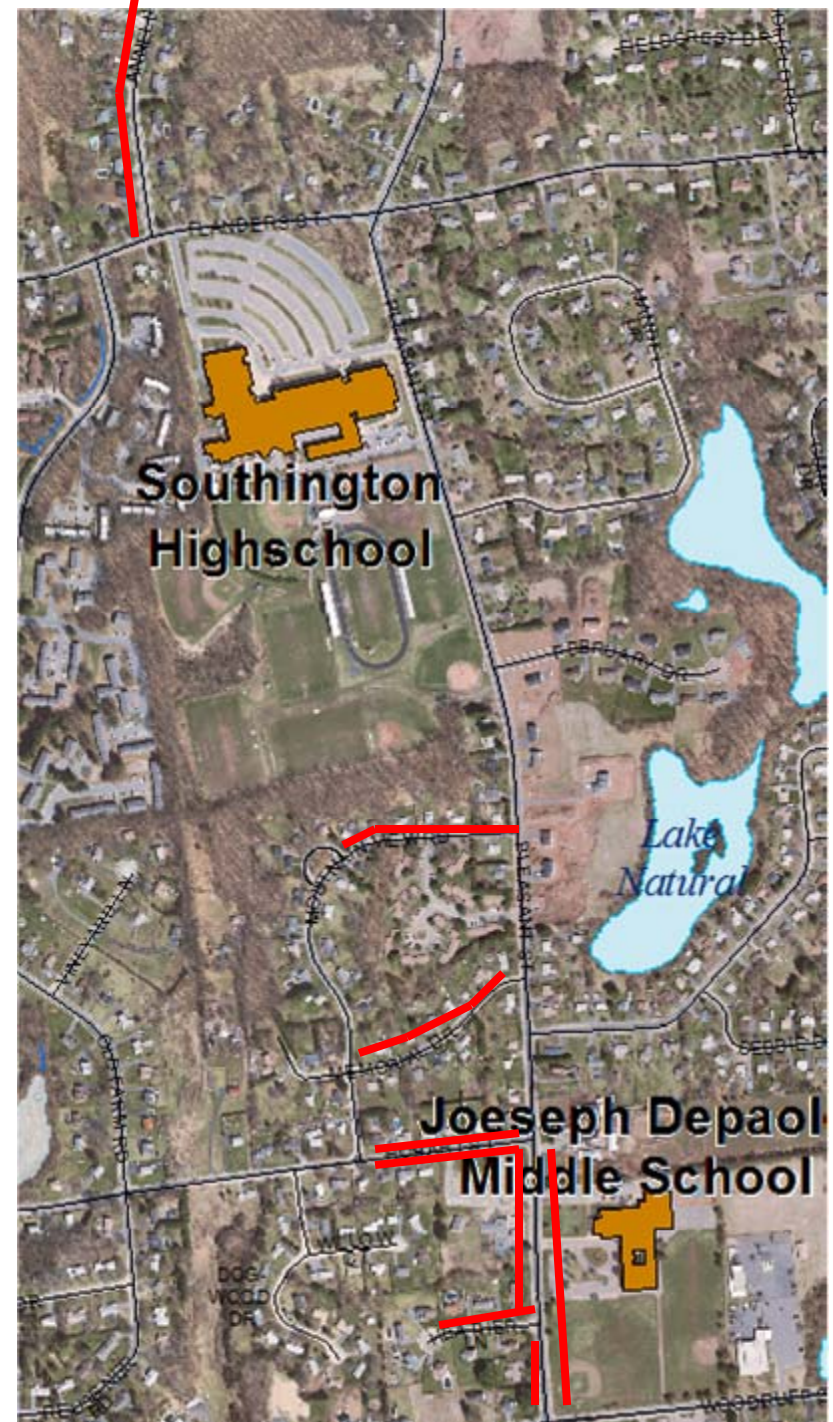

Sporting Event No Parking

Locations: SHS-Depaolo

SHS-Depaolo

 = No Parking

Annelise Av.

West side of the roadway from Flanders St. to Olson Dr.

Mountain View Rd.

North side from Pleasant Street to horseshoe driveway (West of 128 Mountain View Rd.).

Memorial Dr.

North side of roadway from Pleasant St. to Mountain View Rd.

Hobart St.

North and South sides of roadway from Pleasant St. to Mountain View Rd.

Heather Ln.

North side of roadway

Pleasant Street

East and West sides of roadway from Hobart St. to Woodruff St.

No Parking

Annelise Av.
West side of the roadway from Flanders
St. to Olson Dr.

No Parking

Mountain View Rd.

North side from Pleasant Street to horseshoe driveway (West of 128 Mountain View Rd.).

East and West sides of roadway from Hobart St. to Woodruff St.