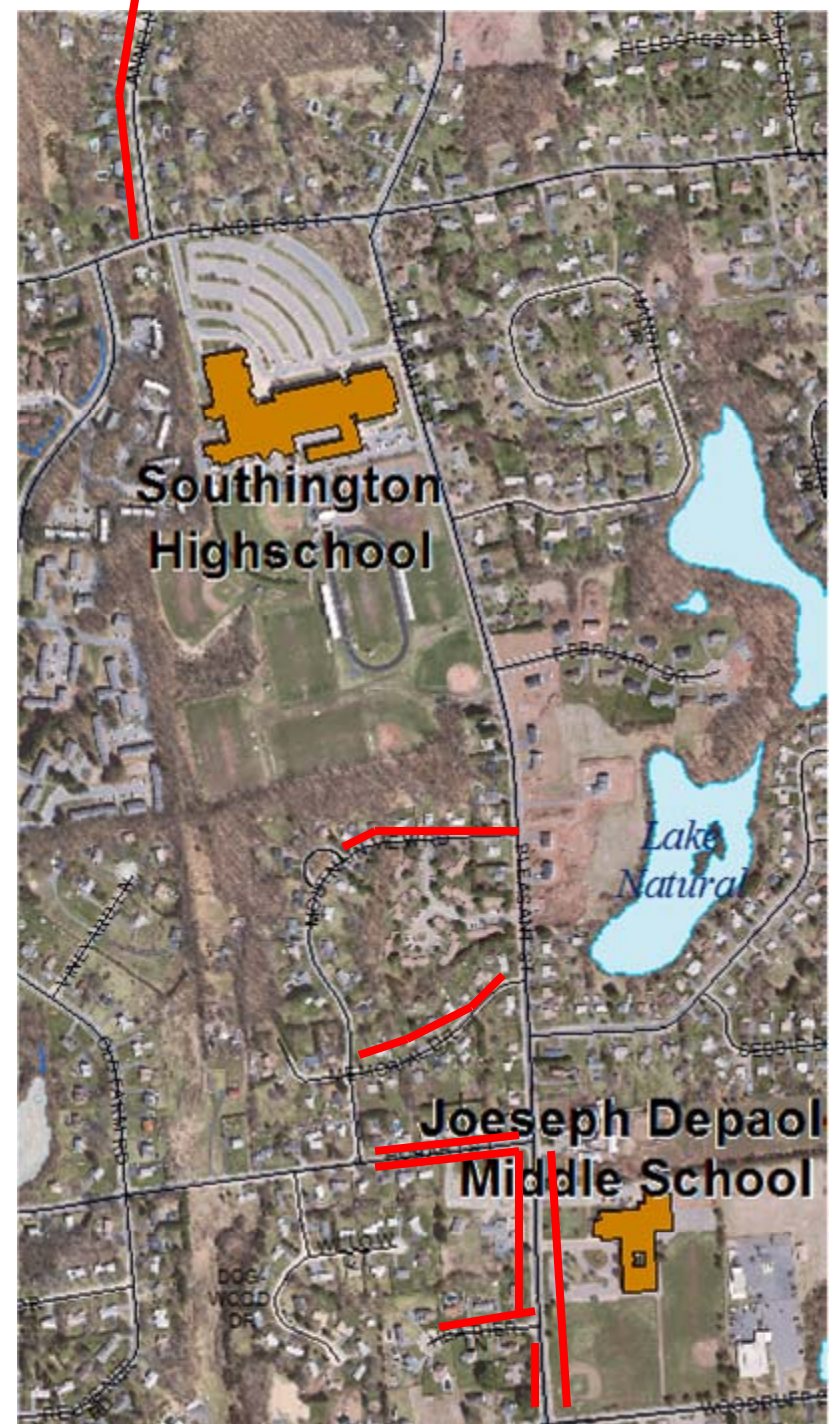

# Sporting Event No Parking

Locations: SHS-Depaolo

SHS-Depaolo

 = No Parking

Annelise Av.

West side of the roadway from Flanders St. to Olson Dr.

Mountain View Rd.

North side from Pleasant Street to horseshoe driveway (West of 128 Mountain View Rd.).

Memorial Dr.

North side of roadway from Pleasant St. to Mountain View Rd.

Hobart St.

North and South sides of roadway from Pleasant St. to Mountain View Rd.

Heather Ln.

North side of roadway

Pleasant Street

East and West sides of roadway from Hobart St. to Woodruff St.

No Parking

Annelise Av.  
West side of the roadway from Flanders  
St. to Olson Dr.

No Parking

Mountain View Rd.

North side from Pleasant Street to horseshoe driveway (West of 128 Mountain View Rd.).

East and West sides of roadway from Hobart St. to Woodruff St.