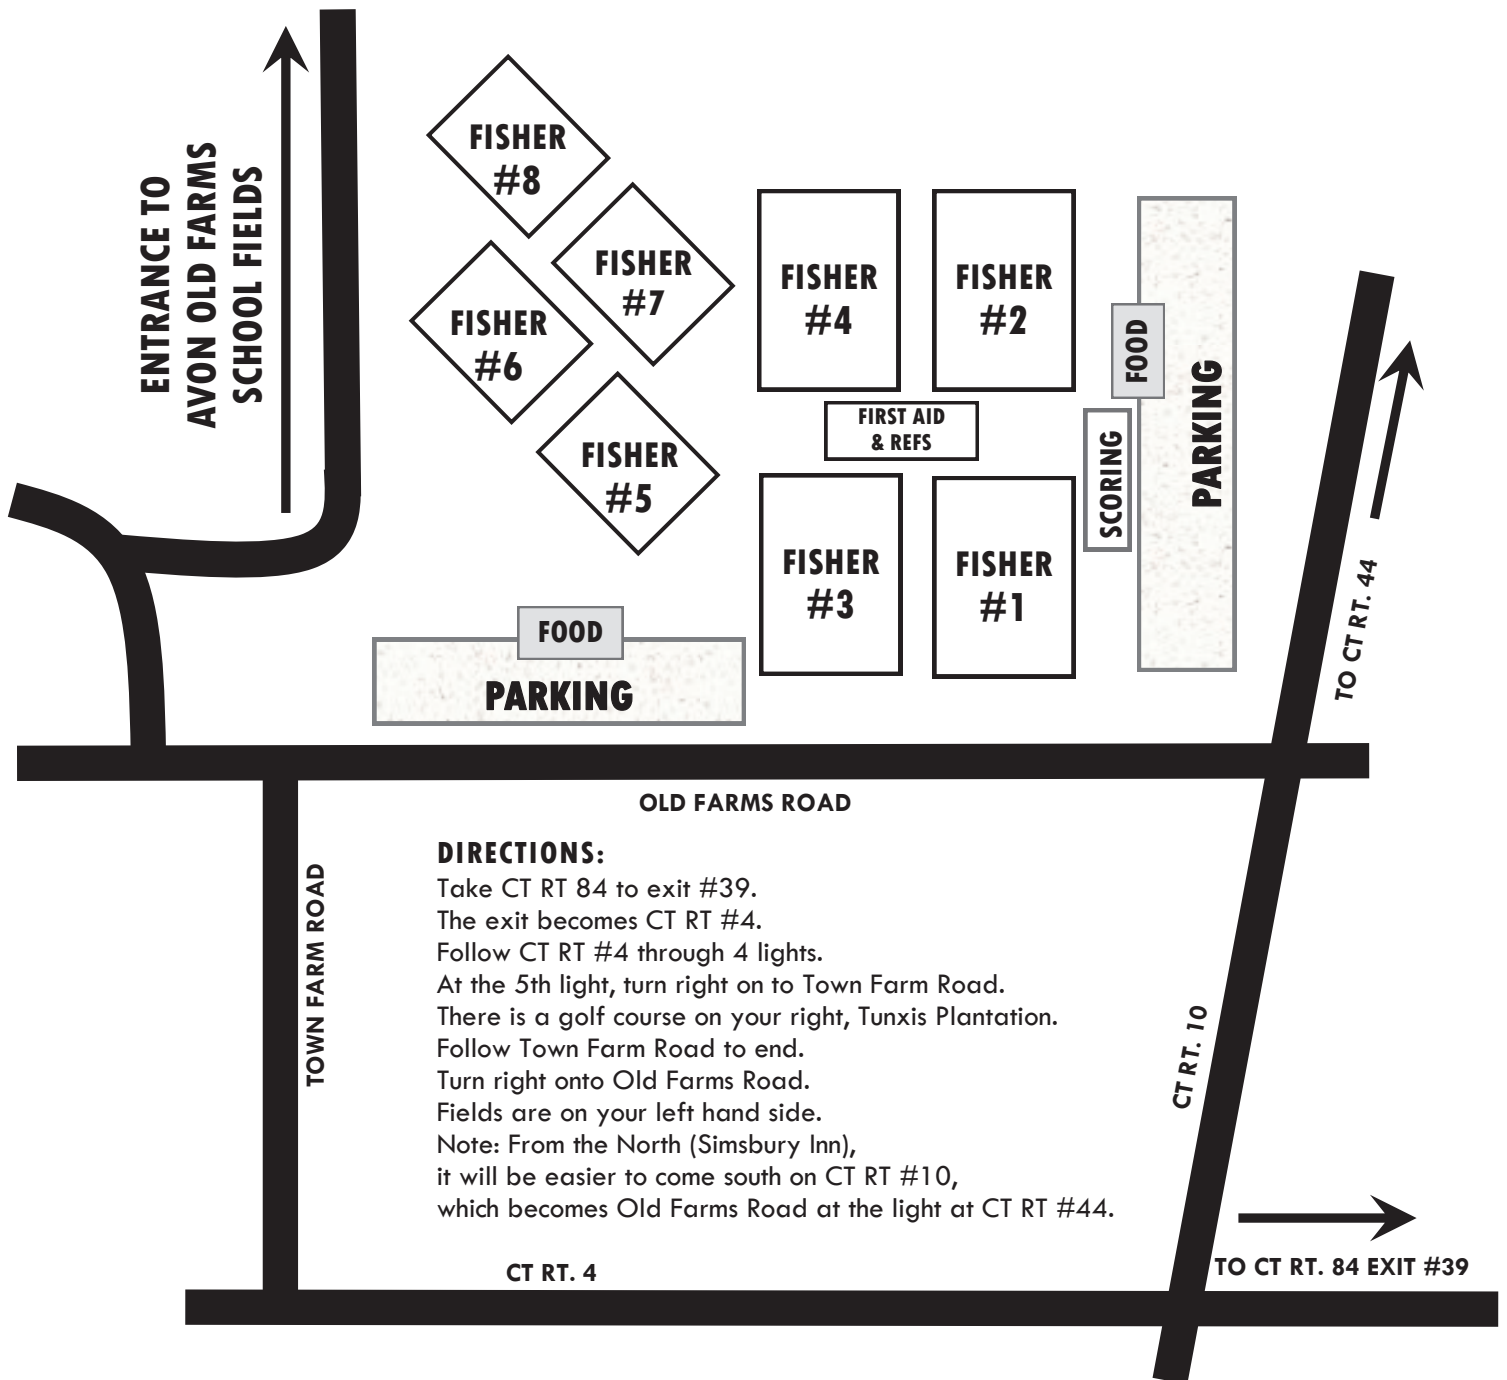

# WELCOME TO AVON'S 24<sup>TH</sup> ANNUAL MEMORIAL DAY GIRLS & BOYS SOCCER TOURNAMENT

## SITE MAP & DIRECTIONS TO FISHER MEADOWS, AVON, CT

SITE MAP & DIRECTIONS TO AVON OLD FARMS, AVON, CT