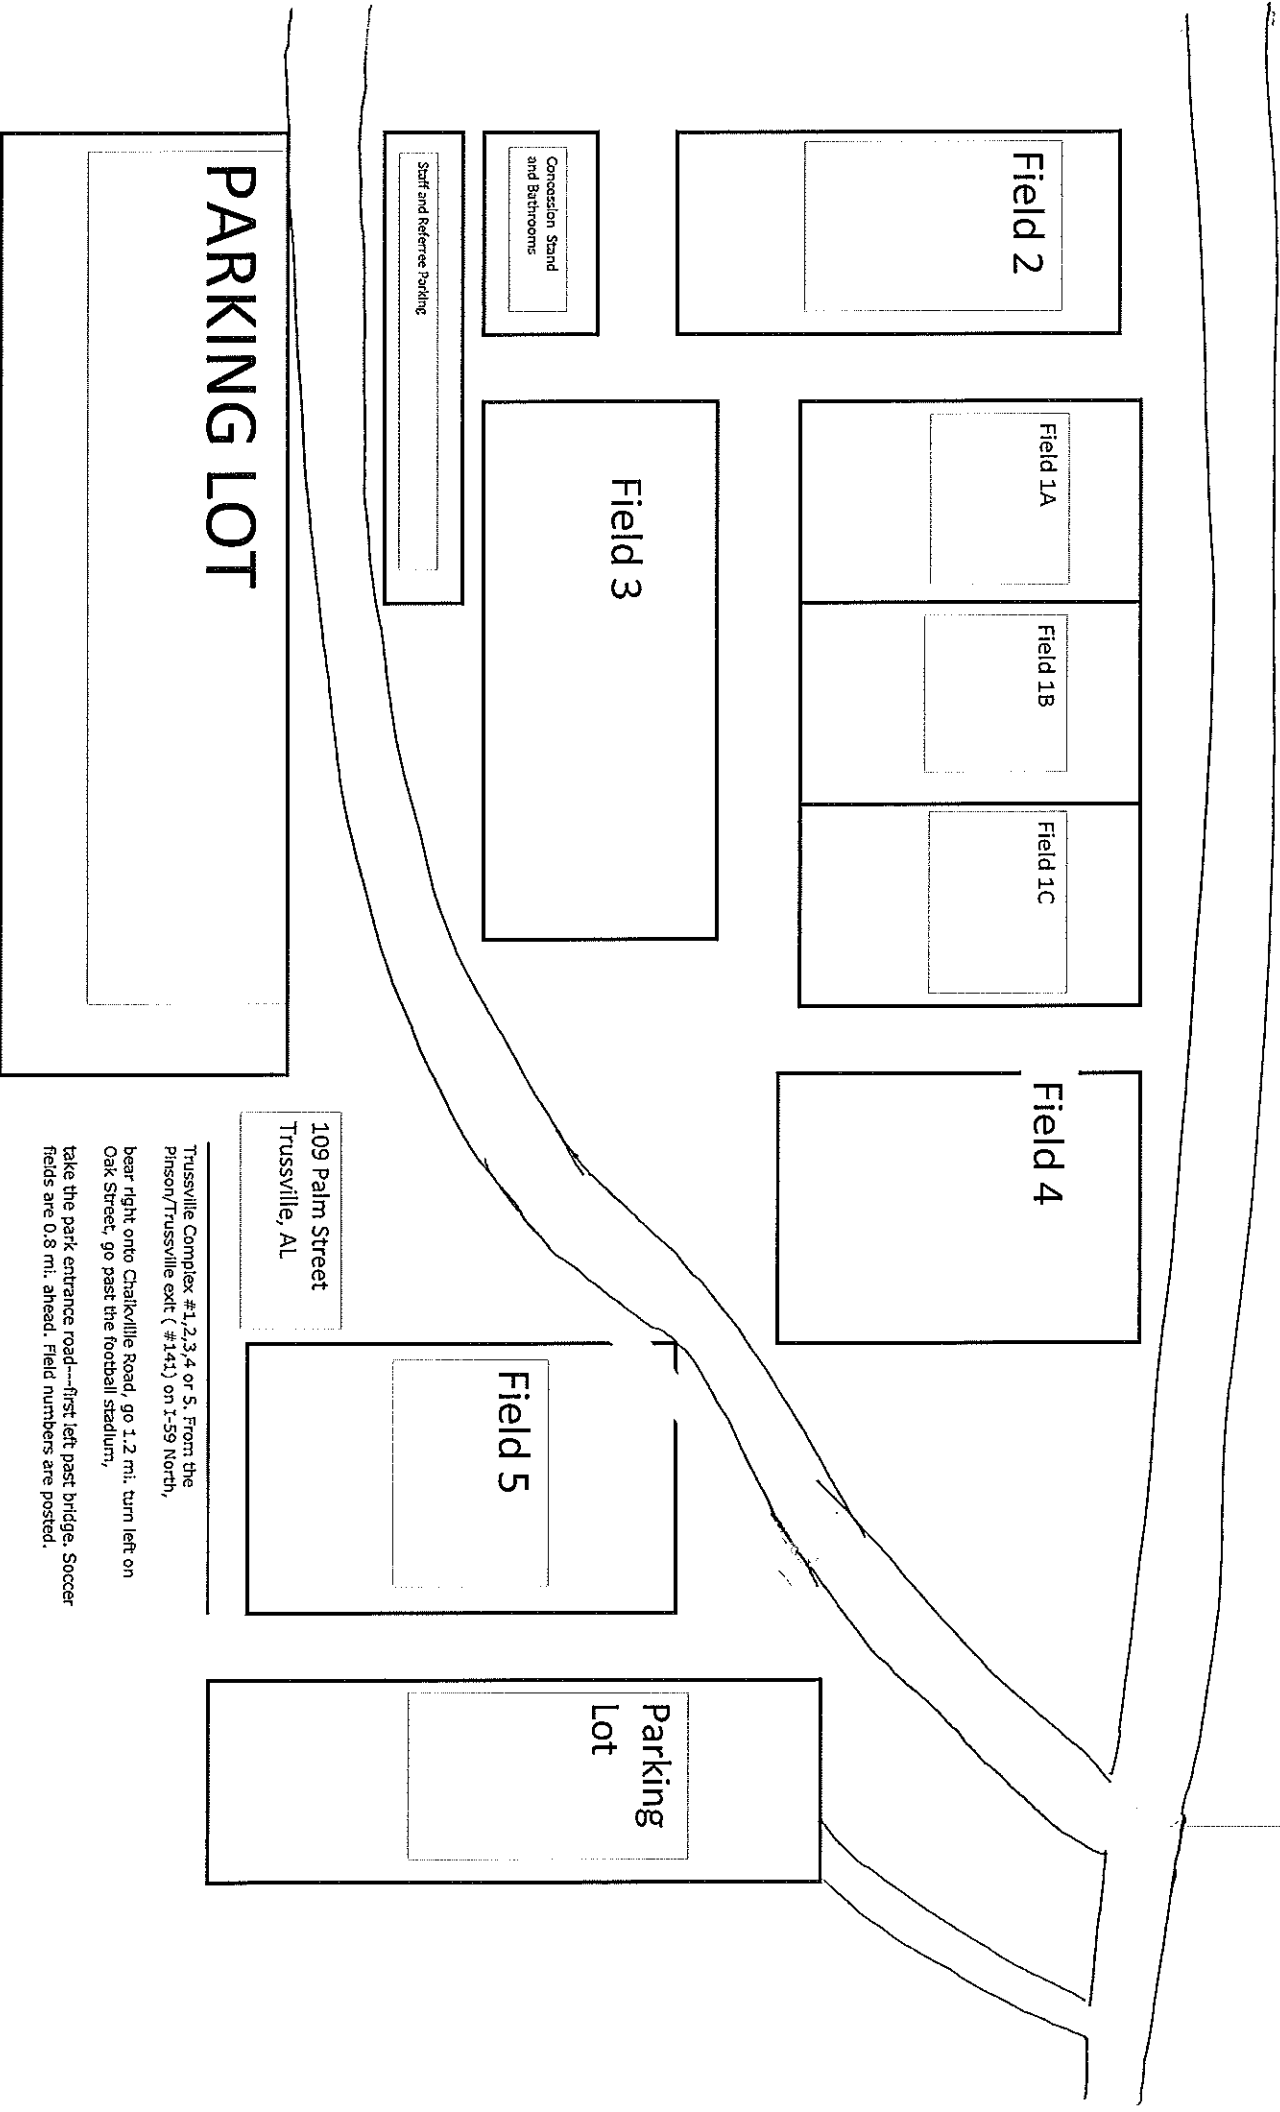

Trussville United Classic Field Map

PARKING LOT

Field 2

Field 1A

Field 1B

Field 1C

Field 3

Field 4

Field 5

Parking Lot

Concession Stand and Bathrooms

Staff and Referee Parking

109 Palm Street
Trussville, AL

Trussville Complex #1,2,3,4 or S. From the Pinson/Trussville ext. (#141) on I-59 North, bear right onto Chalkville Road, go 1.2 mi., turn left on Oak Street, go past the football stadium, take the park entrance road---first left past bridge. Soccer fields are 0.8 mi. ahead. Field numbers are posted.