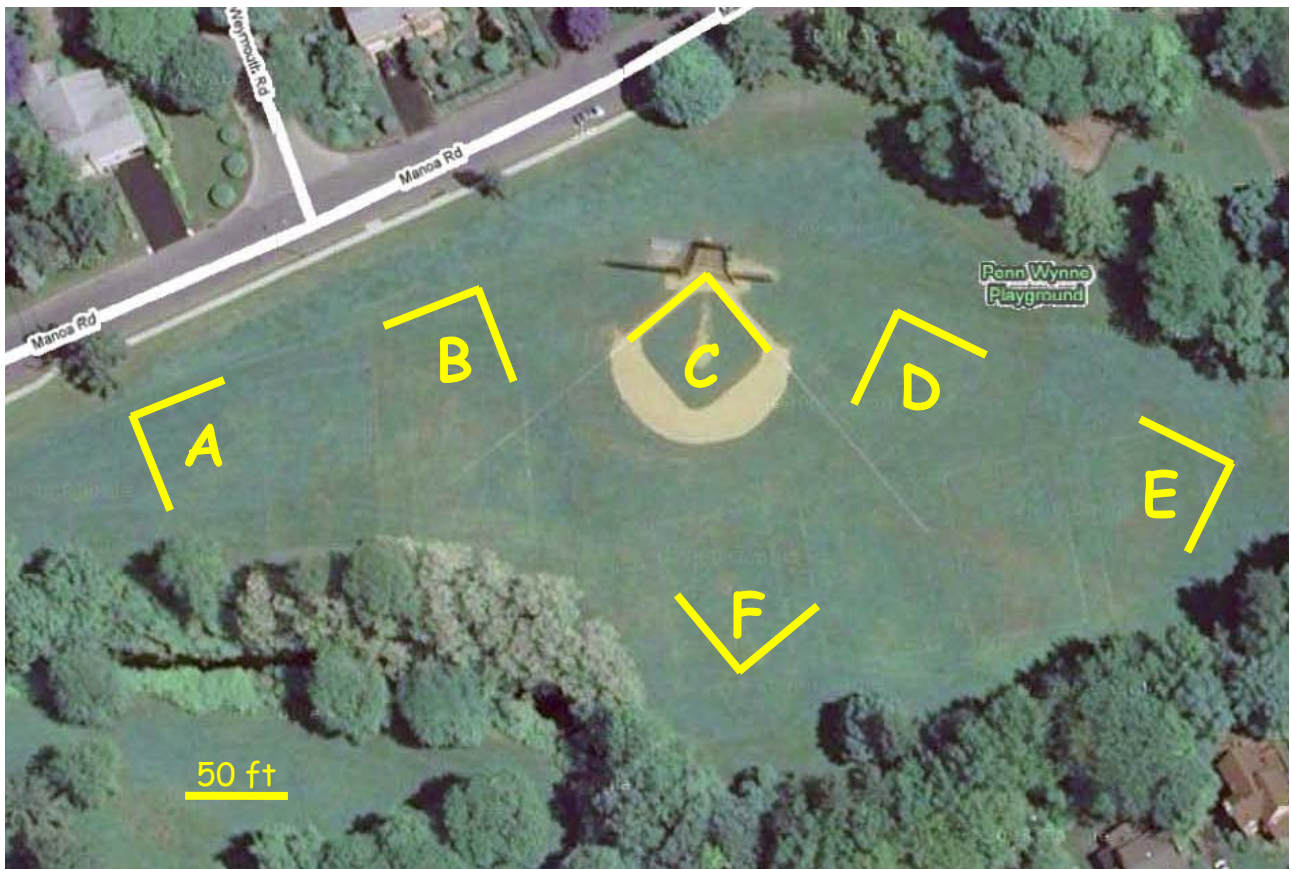

Tee Ball Field Maps 2008

Penn Wynne Park Tee Ball Practice Areas A-F

Penn Wynne Park is located immediately adjacent to Manoa Road at Weymouth Rd. in the Penn Wynne section of Wynnewood. Park along Manoa or its cross streets. Here are the field areas for Tee Ball:

1. Practice areas are approximate, these are guidelines.
2. Games are played in areas A, C, and E (A plays B, C plays D, E plays F). Areas B, C, E tend to dry out first (A & F stay soggy longer), so coaches may adjust as needed.