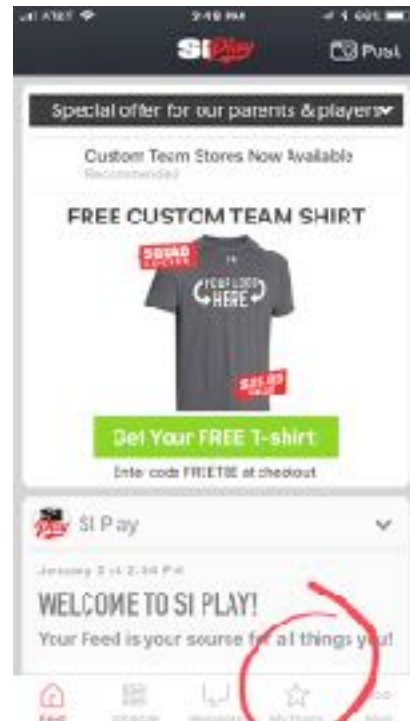

SI PLAY APP INSTRUCTIONS...

Download SI PLAY app.

Sign in to SI PLAY using your League Athletics account.

Enter your password.

PLEASE DO NOT USE MAGIC LINK.

Select the team you want to follow. It should be teams only coming from Brighton Boys Youth Lacrosse (NOT Intermountain Lacrosse).

OR, if you are already logged in, go to "MY TEAMS".

Scroll the blue dots at the top all the way to the left. Click on the “EDIT” button.

Turn off all the teams you do not want to see. **MAKE SURE YOU SEE THE TEAMS THAT ARE FROM BRIGHTON BOYS YOUTH LACROSSE, NOT INTERMOUNTAIN LACROSSE.** Our team name will end with either “NAVY” or “ORANGE”.