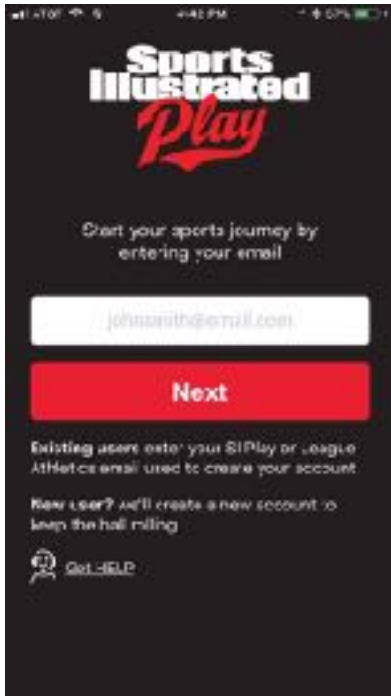

SI PLAY APP INSTRUCTIONS...

Download SI PLAY app.

Sign in to SI PLAY using your League Athletics account.

Enter your password.

PLEASE DO NOT USE MAGIC LINK.

Select the team you want to follow. It should be teams only coming from Brighton Boys Youth Lacrosse (NOT Intermountain Lacrosse).

OR, if you are already logged in, go to "MY TEAMS".

Scroll the blue dots at the top all the way to the left. Click on the “EDIT” button.

Turn off all the teams you do not want to see. **MAKE SURE YOU SEE THE TEAMS THAT ARE FROM BRIGHTON BOYS YOUTH LACROSSE, NOT INTERMOUNTAIN LACROSSE.** Our team name will end with either “NAVY” or “ORANGE”.