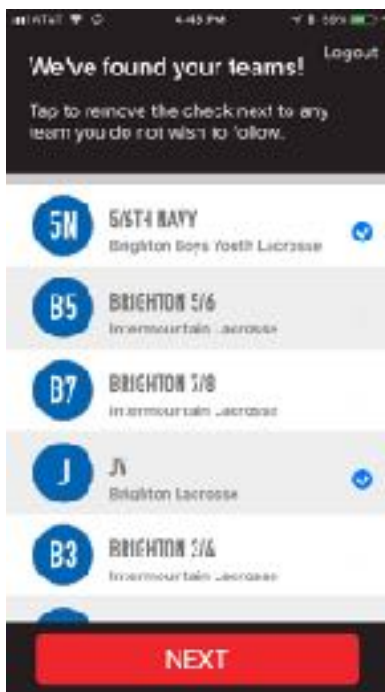

SI PLAY APP INSTRUCTIONS...

Download SI PLAY app.

Sign in to SI PLAY using your League Athletics account.

Enter your password.

PLEASE DO NOT USE MAGIC LINK.

Select the team you want to follow. It should be teams only coming from Brighton Boys Youth Lacrosse (NOT Intermountain Lacrosse).

OR, if you are already logged in, go to "MY TEAMS".

Scroll the blue dots at the top all the way to the left. Click on the “EDIT” button.

Turn off all the teams you do not want to see. **MAKE SURE YOU SEE THE TEAMS THAT ARE FROM BRIGHTON BOYS YOUTH LACROSSE, NOT INTERMOUNTAIN LACROSSE.** Our team name will end with either “NAVY” or “ORANGE”.