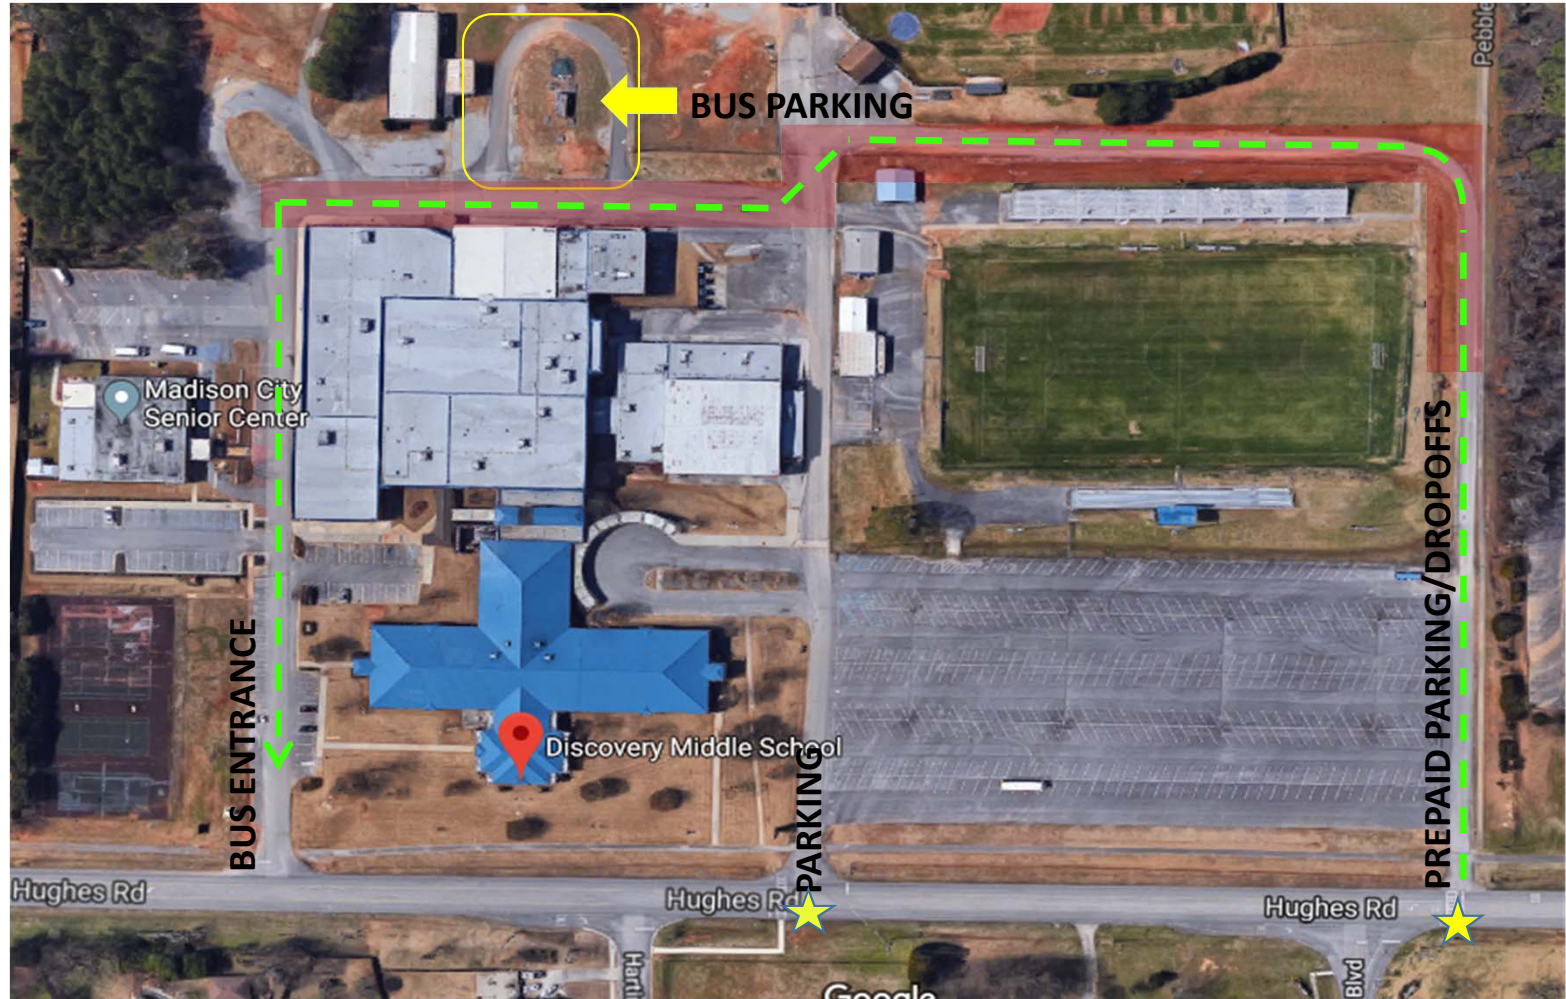

Parking information for Discovery Middle School:

- \$5 parking is available in the main lot in front of the stadium. There will be signs (this is the entrance that was used in previous years).
- No parking behind the school, or on the road behind the stadium.
- Those with Pre-paid passes and those dropping students off will use the Pre-paid entrance.
- All drop off vehicles will travel out on the road behind the stadium and exit back to Hughes Road on the side of Discovery Middle School.
- Areas in Red on the map are no parking zones! Vehicles will be towed as these areas must be kept clear.

**NO PARKING BEHIND THE SCHOOL OR IN THE CIRCLES BEHIND THE SCHOOL
(SHADED IN RED)**