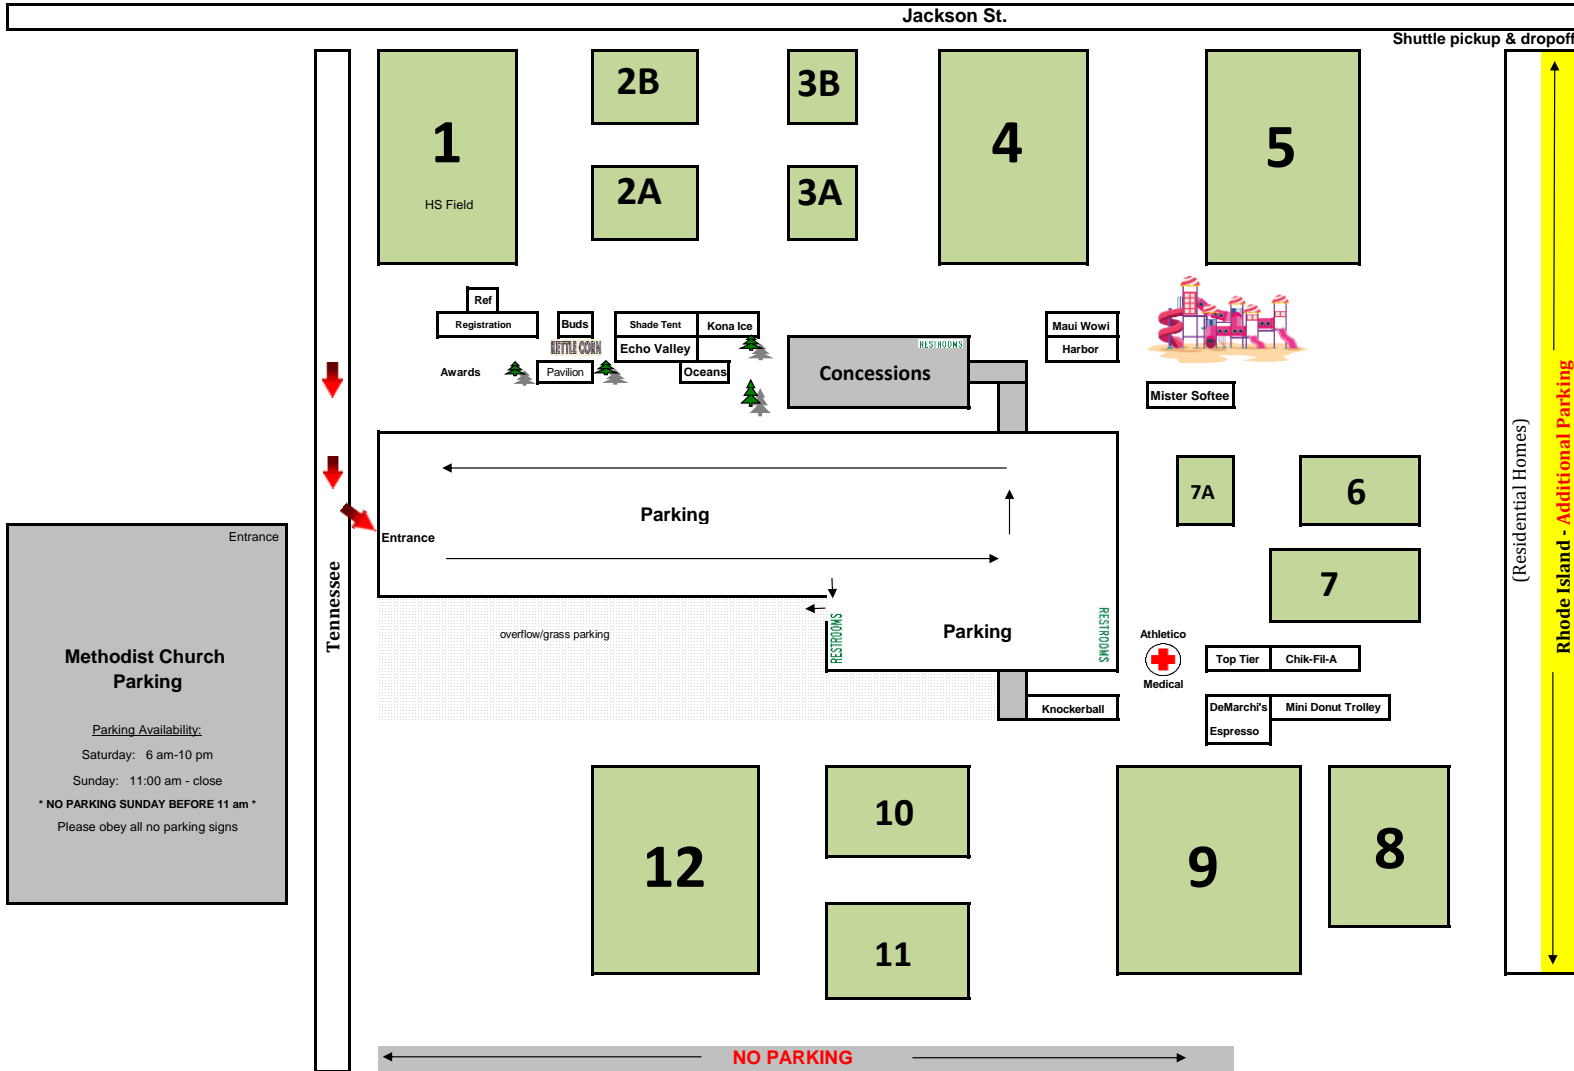

Morton Premier Soccer Club - Pumpkin Classic 2019 - Field Map

Physical address: 401 N. Tennessee Ave Morton, IL 61550

Vendors:

- Uncle Buds Apple Cider Slushies
- Chik-Fil-A
- Mini Donut Trolley
- Echo Valley Meats
- Kona Ice
- Maui Wowi
- Mister Softee
- Kettle Corn
- Oceans Apparel
- Top Tier
- Knockerball
- Harbor Photography
- DeMarch's Espresso Truck
- Park Concessions

Pumpkin Classic Sponsors:

- Field 1 - Morton Tourism Association
- Field 2A - Heartland Bank/Ilini Surgical solutions
- Field 2B - Training Domain
- Field 3A - McDonald's of Morton
- Field 3B - Stephen's Striping and Signs LLC
- Field 4 - Libby's/Nestle Pumpkin
- Field 5 - Morton Tourism Association/Morton designBuild
- Field 6 - Altorfer CAT Rentals
- Field 7 - Athletico PT
- Field 7A - Koch Family Medicine
- Field 8 - Dick's Sporting goods
- Field 9 - Pumpkin Place Child care/G & D Integrated
- Field 10 - KSA Lighting and Controls
- Field 11 - KSA Lighting and Controls/Gimm's INC.
- Field 12 - La Fiesta/Altorfer CAT Rental Store

Methodist Church Parking

Entrance

Parking Availability:
 Saturday: 6 am-10 pm
 Sunday: 11:00 am - close
 * NO PARKING SUNDAY BEFORE 11 am *
 Please obey all no parking signs