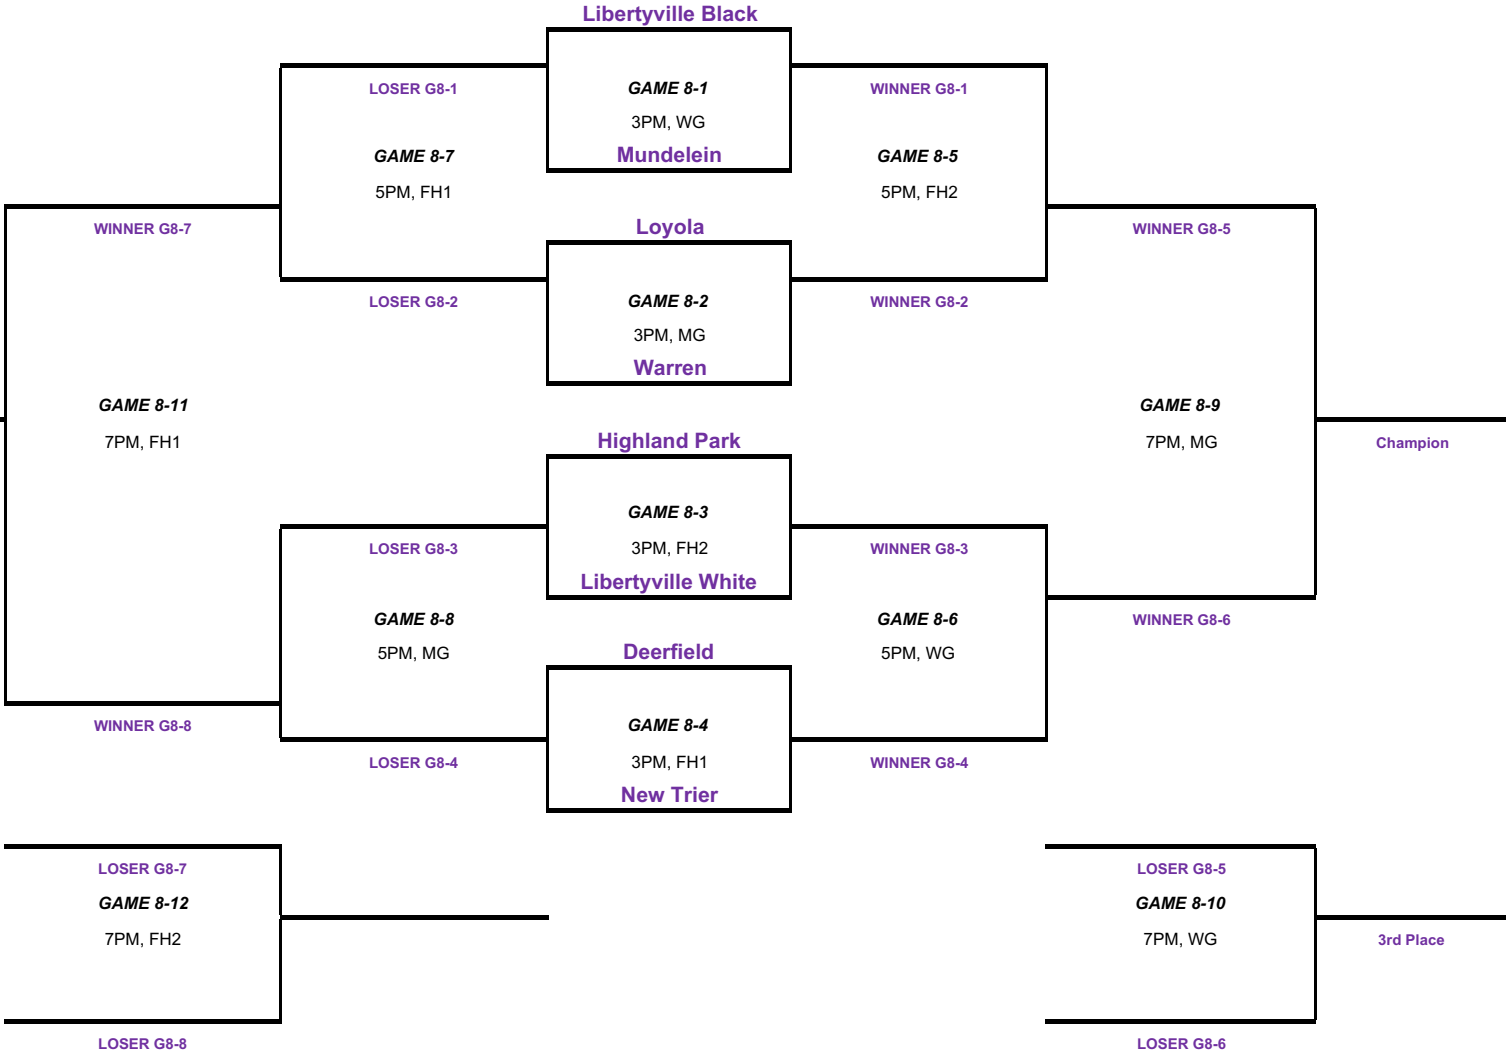

MATTO TOURNAMENT - 8th GRADE

MG - LHS Main Gym; WG = LHS West Gym; FH1 = LHS Fieldhouse Ct #1; FH2 = LHS Fieldhouse Ct #2