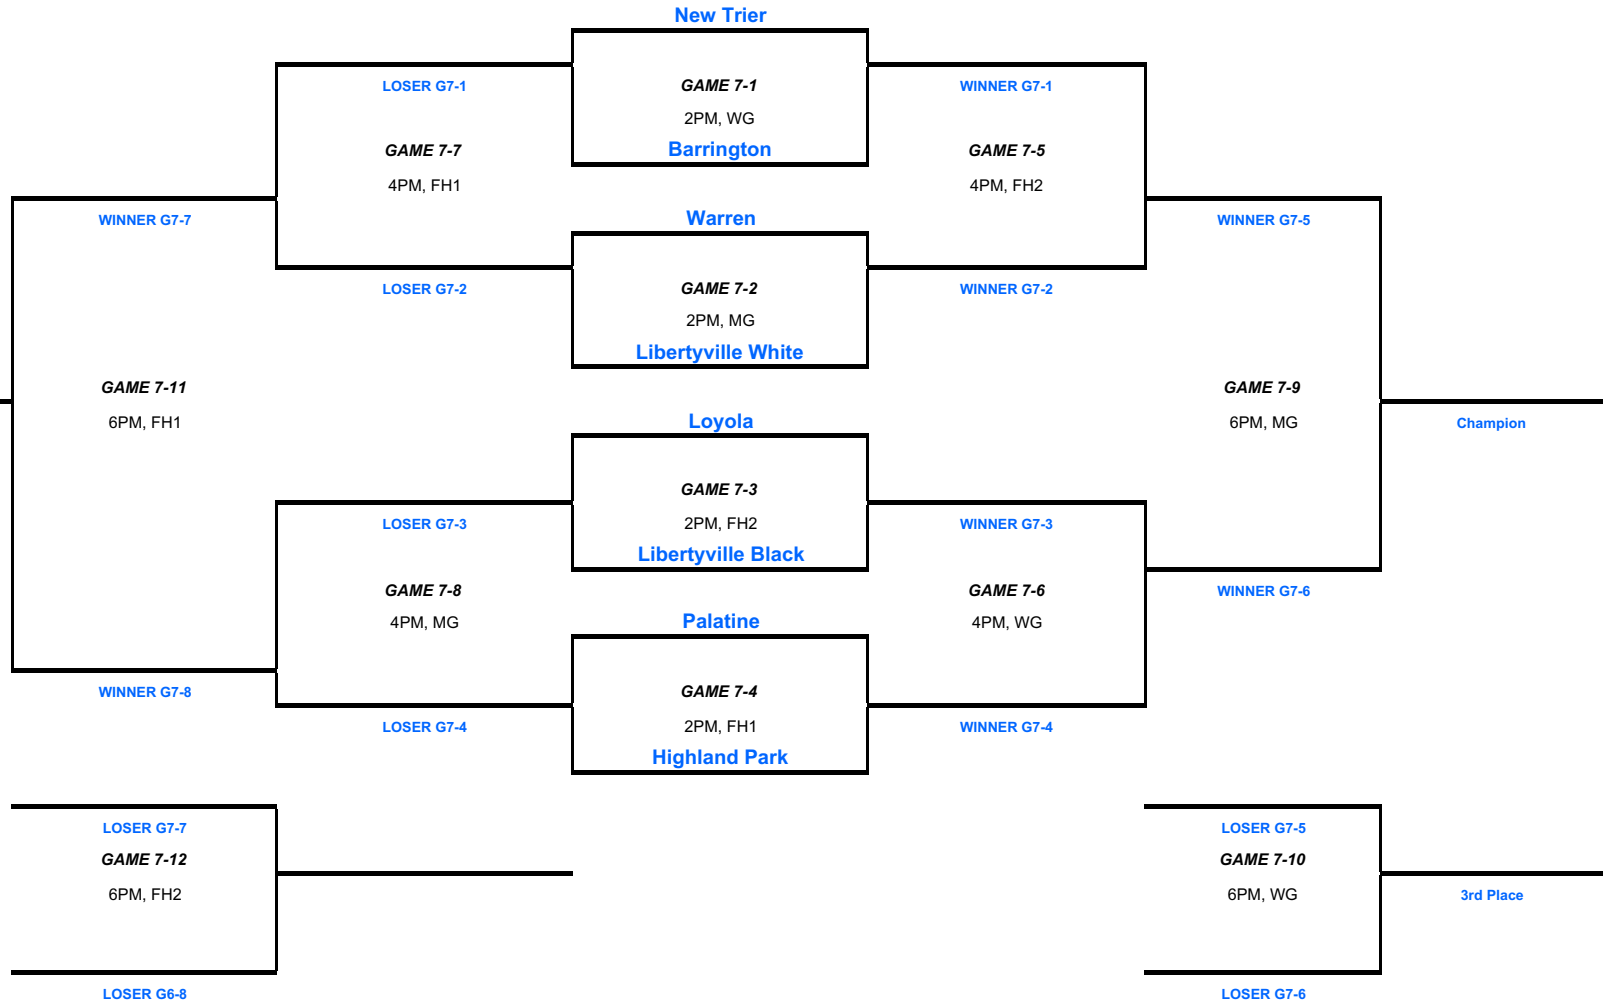

# MATTO TOURNAMENT - 7th GRADE

MG - LHS Main Gym; WG = LHS West Gym; FH1 = LHS Fieldhouse Ct #1; FH2 = LHS Fieldhouse Ct #2