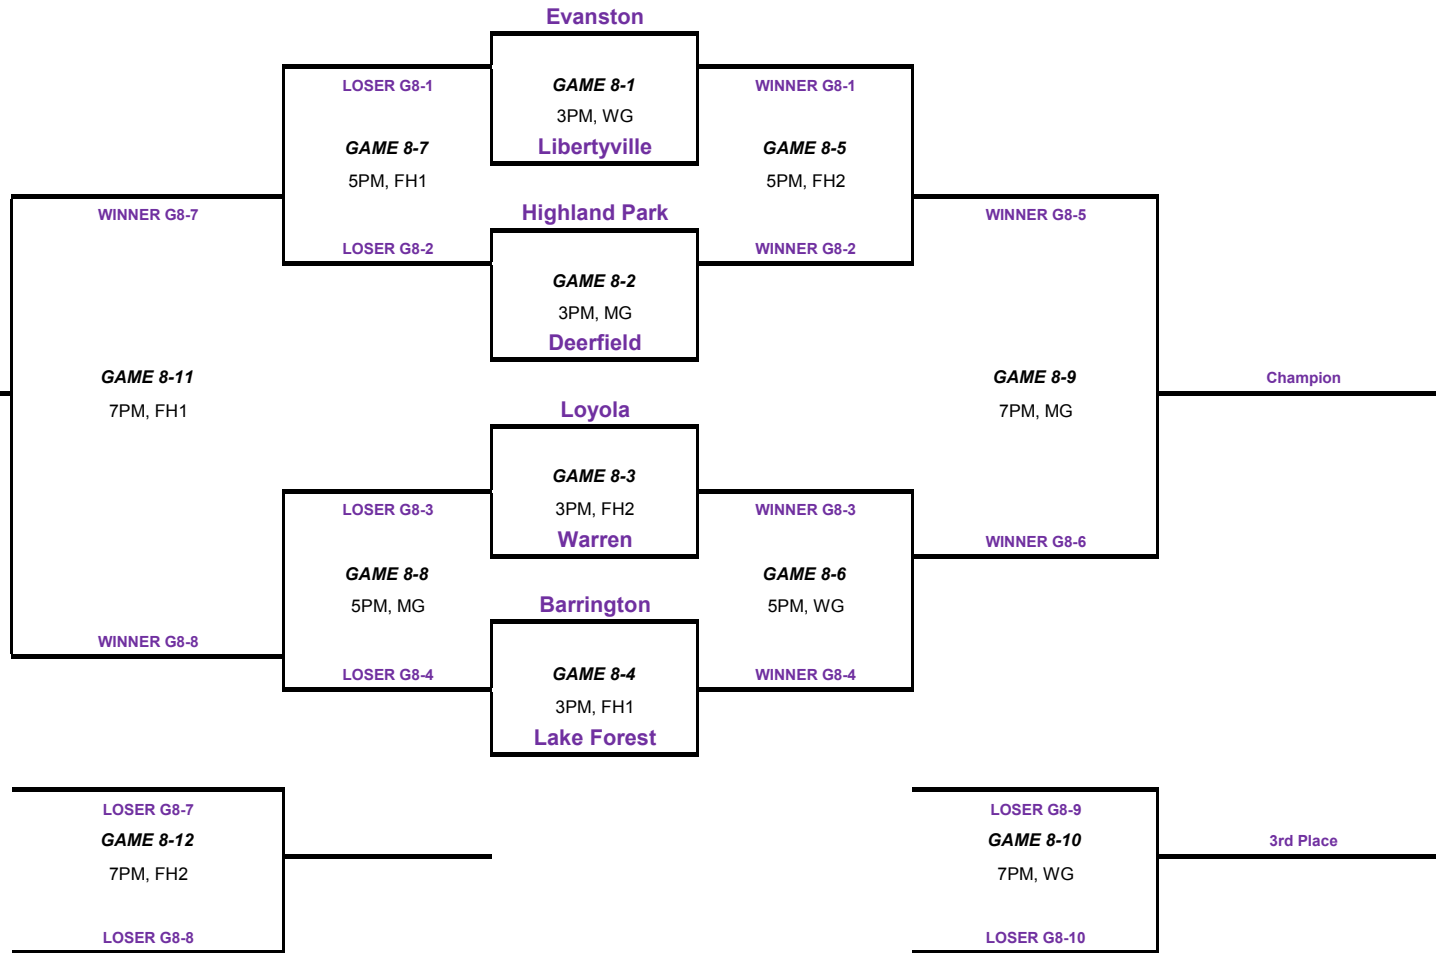

5th GRADE

Sunday January 22, 2017

MG - LHS Main Gym; WG = LHS West Gym; FH1 = LHS Fieldhouse Ct #1; FH2 = LHS Fieldhouse Ct #2

6th GRADE

Sunday January 22, 2017

MG - LHS Main Gym; WG = LHS West Gym; FH1 = LHS Fieldhouse Ct #1; FH2 = LHS Fieldhouse Ct #2

7th GRADE

Sunday January 22, 2017

MG - LHS Main Gym; WG = LHS West Gym; FH1 = LHS Fieldhouse Ct #1; FH2 = LHS Fieldhouse Ct #2

8th GRADE

Sunday January 22, 2017

MG - LHS Main Gym; WG = LHS West Gym; FH1 = LHS Fieldhouse Ct #1; FH2 = LHS Fieldhouse Ct #2