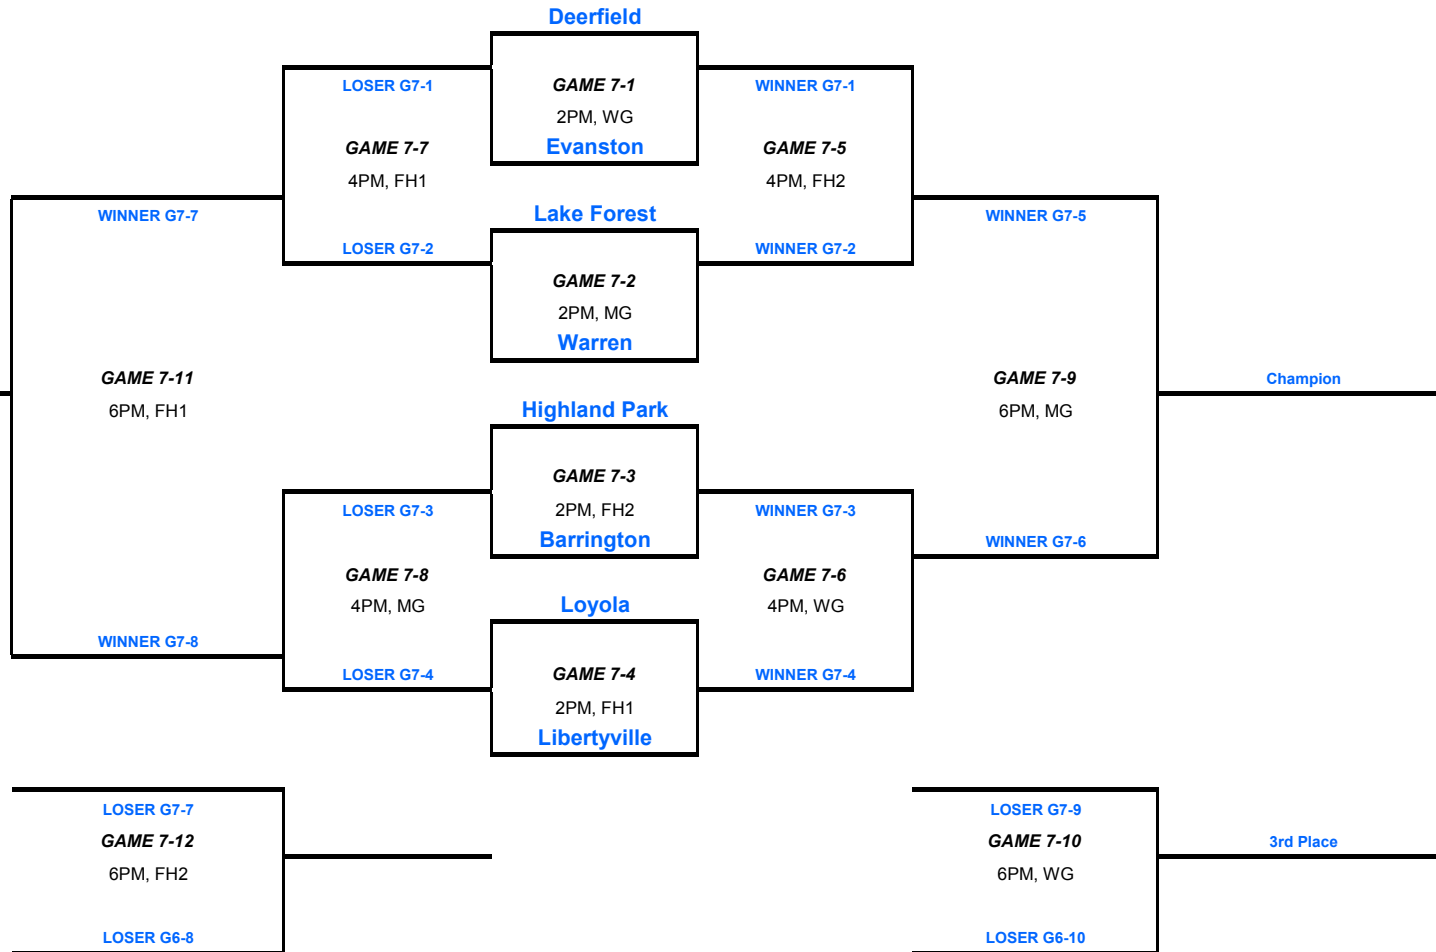

Master Schedule - Matto Tournament, January 22, 2017

Champsnp Gms	8th Grade	7th Grade	6th Grade	5th Grade
	FH2 Fieldhouse #2	FH1 Fieldhouse #1	WG West Gym	MG Main Gym
8AM	GAME 5-3	GAME 5-4	GAME 5-1	GAME 5-2
9AM	GAME 6-3	GAME 6-4	GAME 6-1	GAME 6-2
10AM	GAME 5-5	GAME 5-7	GAME 5-6	GAME 5-8
11AM	GAME 6-5	GAME 6-7	GAME 6-6	GAME 6-8
12PM	GAME 5-12	GAME 5-11	GAME 5-10	GAME 5-9
1PM	GAME 6-12	GAME 6-11	GAME 6-10	GAME 6-9
2PM	GAME 7-3	GAME 7-4	GAME 7-1	GAME 7-2
3PM	GAME 8-3	GAME 8-4	GAME 8-1	GAME 8-2
4PM	GAME 7-5	GAME 7-7	GAME 7-6	GAME 7-8
5PM	GAME 8-5	GAME 8-7	GAME 8-6	GAME 8-8
6PM	GAME 7-12	GAME 7-11	GAME 7-10	GAME 7-9
7PM	GAME 8-12	GAME 8-11	GAME 8-10	GAME 8-9

5th GRADE

Sunday January 22, 2017

MG - LHS Main Gym; WG = LHS West Gym; FH1 = LHS Fieldhouse Ct #1; FH2 = LHS Fieldhouse Ct #2

6th GRADE

Sunday January 22, 2017

MG - LHS Main Gym; WG = LHS West Gym; FH1 = LHS Fieldhouse Ct #1; FH2 = LHS Fieldhouse Ct #2

7th GRADE

Sunday January 22, 2017

MG - LHS Main Gym; WG = LHS West Gym; FH1 = LHS Fieldhouse Ct #1; FH2 = LHS Fieldhouse Ct #2

8th GRADE

Sunday January 22, 2017

MG - LHS Main Gym; WG = LHS West Gym; FH1 = LHS Fieldhouse Ct #1; FH2 = LHS Fieldhouse Ct #2