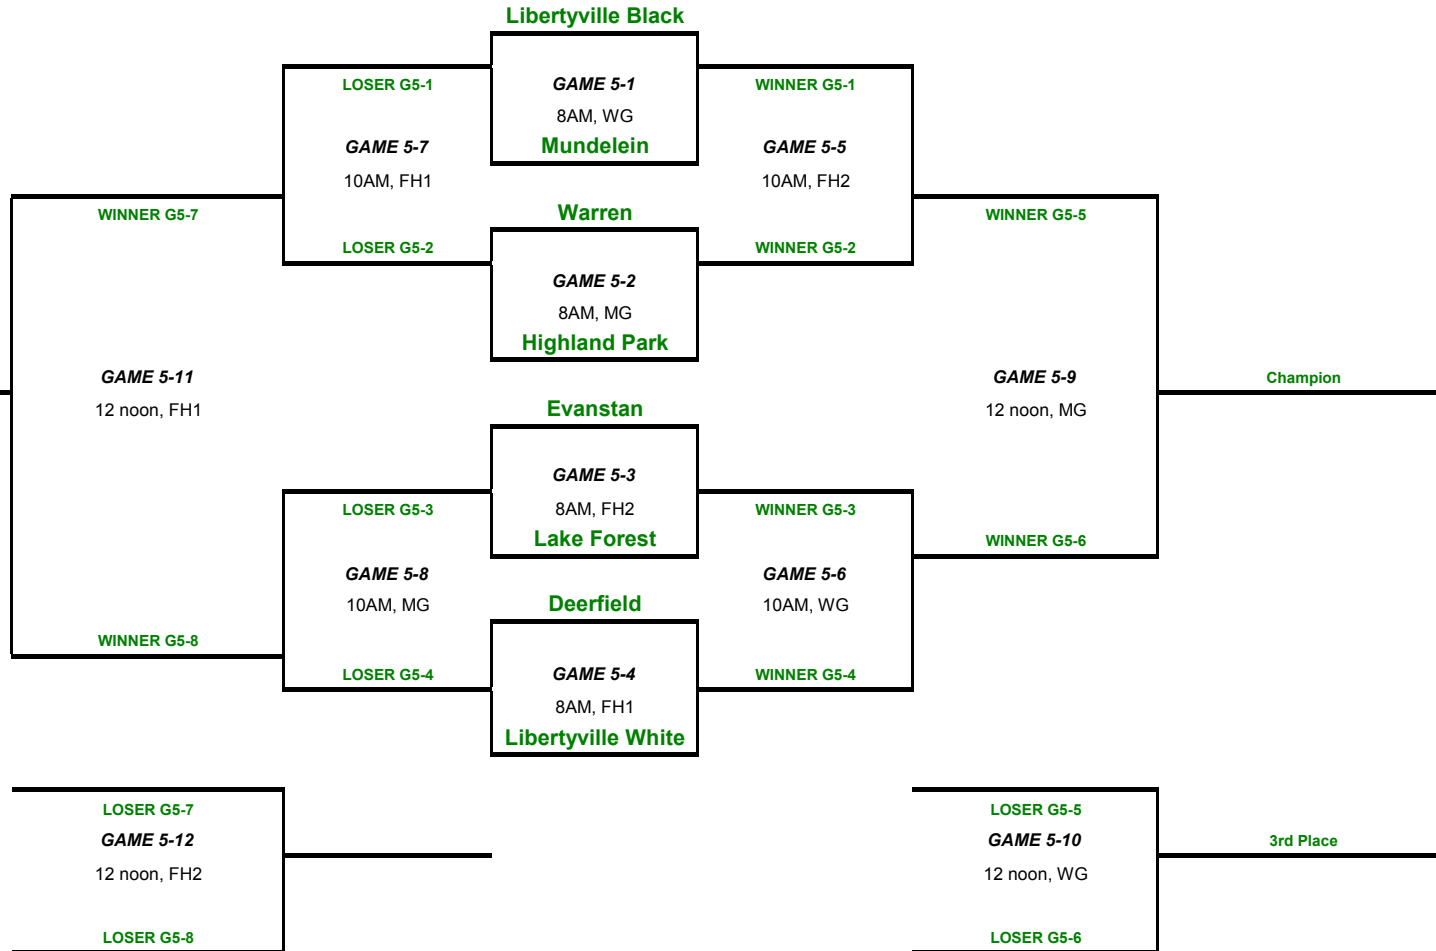

Master Schedule - Matto Tournament, January 22, 2017

Champsnp Gms	8th Grade	7th Grade	6th Grade	5th Grade
	FH2 Fieldhouse #2	FH1 Fieldhouse #1	WG West Gym	MG Main Gym
8AM	GAME 5-3	GAME 5-4	GAME 5-1	GAME 5-2
9AM	GAME 6-3	GAME 6-4	GAME 6-1	GAME 6-2
10AM	GAME 5-5	GAME 5-7	GAME 5-6	GAME 5-8
11AM	GAME 6-5	GAME 6-7	GAME 6-6	GAME 6-8
12PM	GAME 5-12	GAME 5-11	GAME 5-10	GAME 5-9
1PM	GAME 6-12	GAME 6-11	GAME 6-10	GAME 6-9
2PM	GAME 7-3	GAME 7-4	GAME 7-1	GAME 7-2
3PM	GAME 8-3	GAME 8-4	GAME 8-1	GAME 8-2
4PM	GAME 7-5	GAME 7-7	GAME 7-6	GAME 7-8
5PM	GAME 8-5	GAME 8-7	GAME 8-6	GAME 8-8
6PM	GAME 7-12	GAME 7-11	GAME 7-10	GAME 7-9
7PM	GAME 8-12	GAME 8-11	GAME 8-10	GAME 8-9

5th GRADE

Sunday January 22, 2017

MG - LHS Main Gym; WG = LHS West Gym; FH1 = LHS Fieldhouse Ct #1; FH2 = LHS Fieldhouse Ct #2

6th GRADE

Sunday January 22, 2017

MG - LHS Main Gym; WG = LHS West Gym; FH1 = LHS Fieldhouse Ct #1; FH2 = LHS Fieldhouse Ct #2

7th GRADE

Sunday January 22, 2017

MG - LHS Main Gym; WG = LHS West Gym; FH1 = LHS Fieldhouse Ct #1; FH2 = LHS Fieldhouse Ct #2

8th GRADE

Sunday January 22, 2017

MG - LHS Main Gym; WG = LHS West Gym; FH1 = LHS Fieldhouse Ct #1; FH2 = LHS Fieldhouse Ct #2