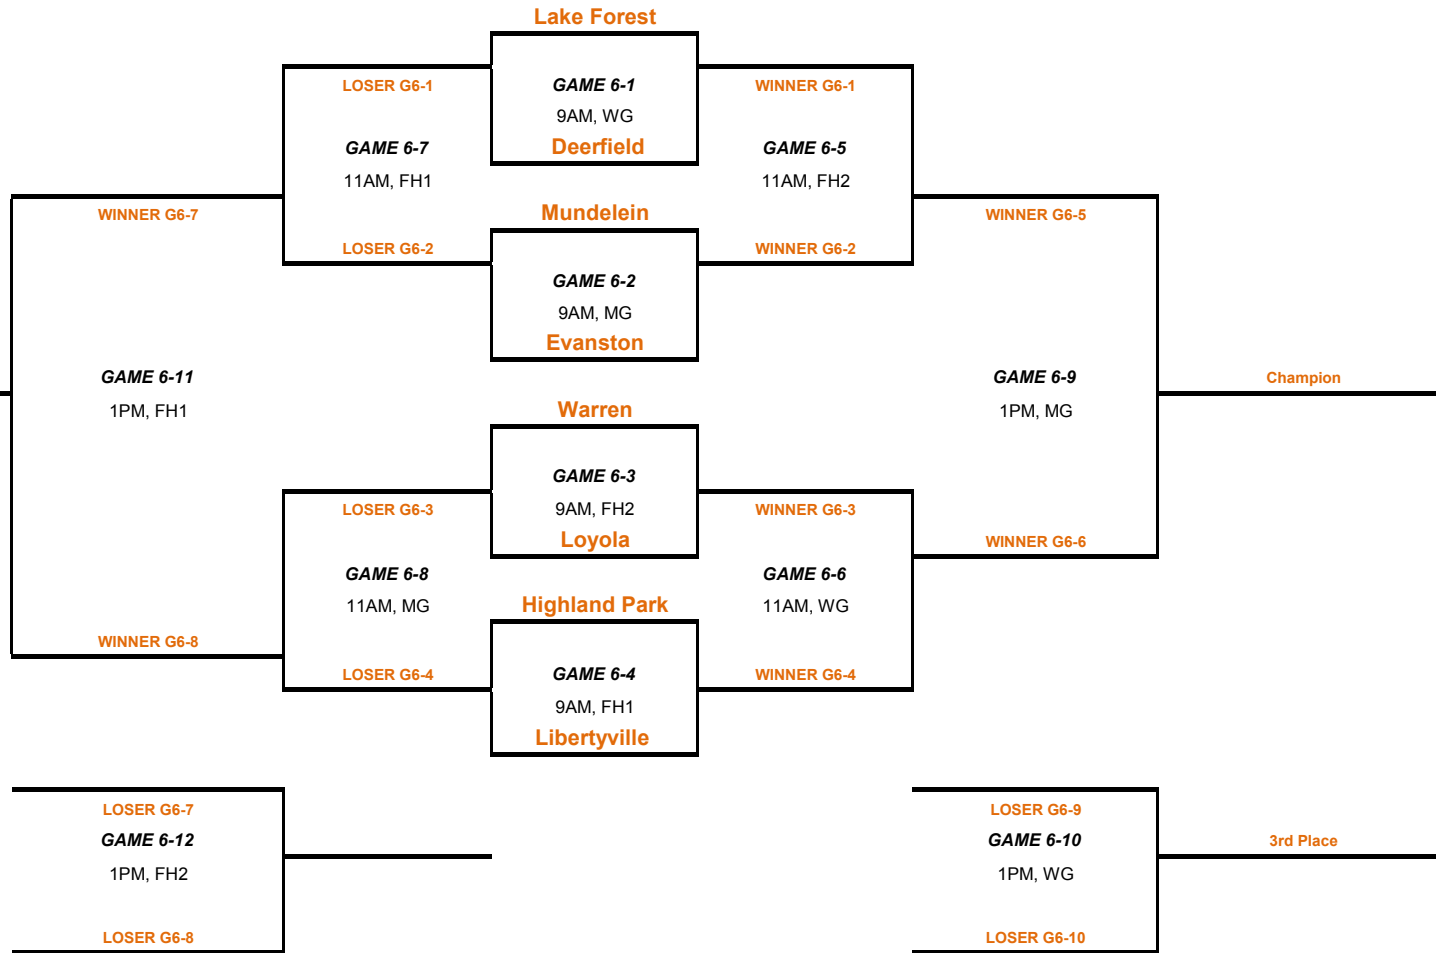

Master Schedule - Matto Tournament, January 22, 2017

Champsnp Gms	8th Grade	7th Grade	6th Grade	5th Grade
	FH2 Fieldhouse #2	FH1 Fieldhouse #1	WG West Gym	MG Main Gym
8AM	GAME 5-3	GAME 5-4	GAME 5-1	GAME 5-2
9AM	GAME 6-3	GAME 6-4	GAME 6-1	GAME 6-2
10AM	GAME 5-5	GAME 5-7	GAME 5-6	GAME 5-8
11AM	GAME 6-5	GAME 6-7	GAME 6-6	GAME 6-8
12PM	GAME 5-12	GAME 5-11	GAME 5-10	GAME 5-9
1PM	GAME 6-12	GAME 6-11	GAME 6-10	GAME 6-9
2PM	GAME 7-3	GAME 7-4	GAME 7-1	GAME 7-2
3PM	GAME 8-3	GAME 8-4	GAME 8-1	GAME 8-2
4PM	GAME 7-5	GAME 7-7	GAME 7-6	GAME 7-8
5PM	GAME 8-5	GAME 8-7	GAME 8-6	GAME 8-8
6PM	GAME 7-12	GAME 7-11	GAME 7-10	GAME 7-9
7PM	GAME 8-12	GAME 8-11	GAME 8-10	GAME 8-9

5th GRADE

Sunday January 22, 2017

MG - LHS Main Gym; WG = LHS West Gym; FH1 = LHS Fieldhouse Ct #1; FH2 = LHS Fieldhouse Ct #2

6th GRADE

Sunday January 22, 2017

MG - LHS Main Gym; WG = LHS West Gym; FH1 = LHS Fieldhouse Ct #1; FH2 = LHS Fieldhouse Ct #2

7th GRADE

Sunday January 22, 2017

MG - LHS Main Gym; WG = LHS West Gym; FH1 = LHS Fieldhouse Ct #1; FH2 = LHS Fieldhouse Ct #2

8th GRADE

Sunday January 22, 2017

MG - LHS Main Gym; WG = LHS West Gym; FH1 = LHS Fieldhouse Ct #1; FH2 = LHS Fieldhouse Ct #2