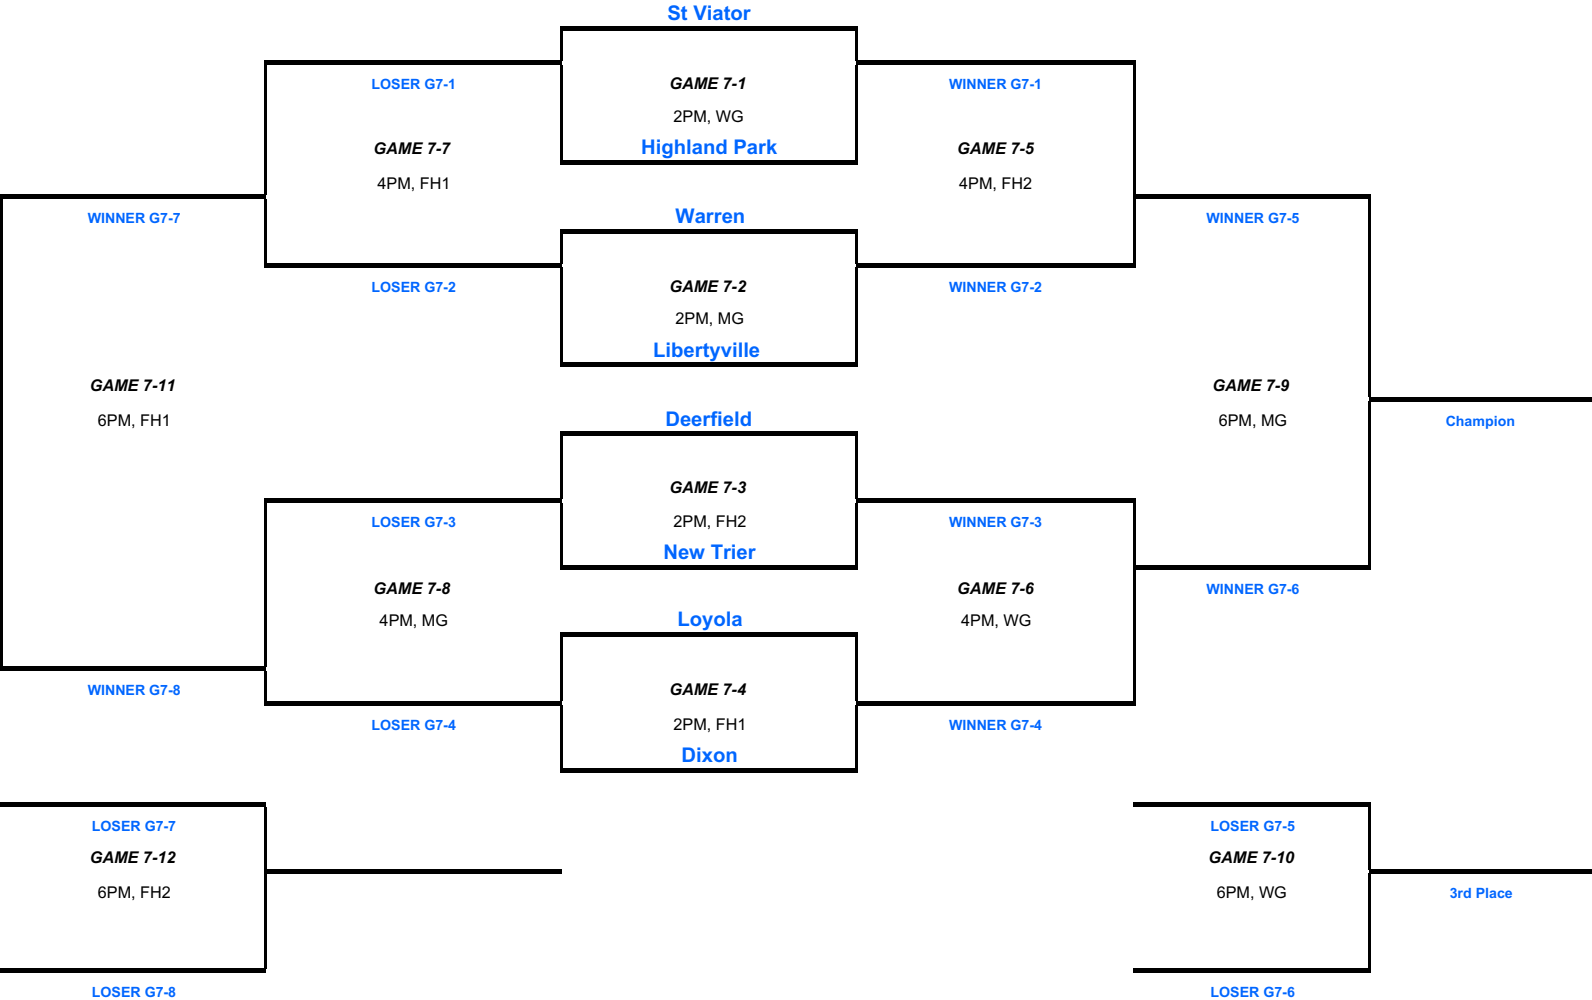

# FEEDER FRENZY - 7th GRADE

MG - LHS Main Gym; WG = LHS West Gym; FH1 = LHS Fieldhouse Ct #1; FH2 = LHS Fieldhouse Ct #2