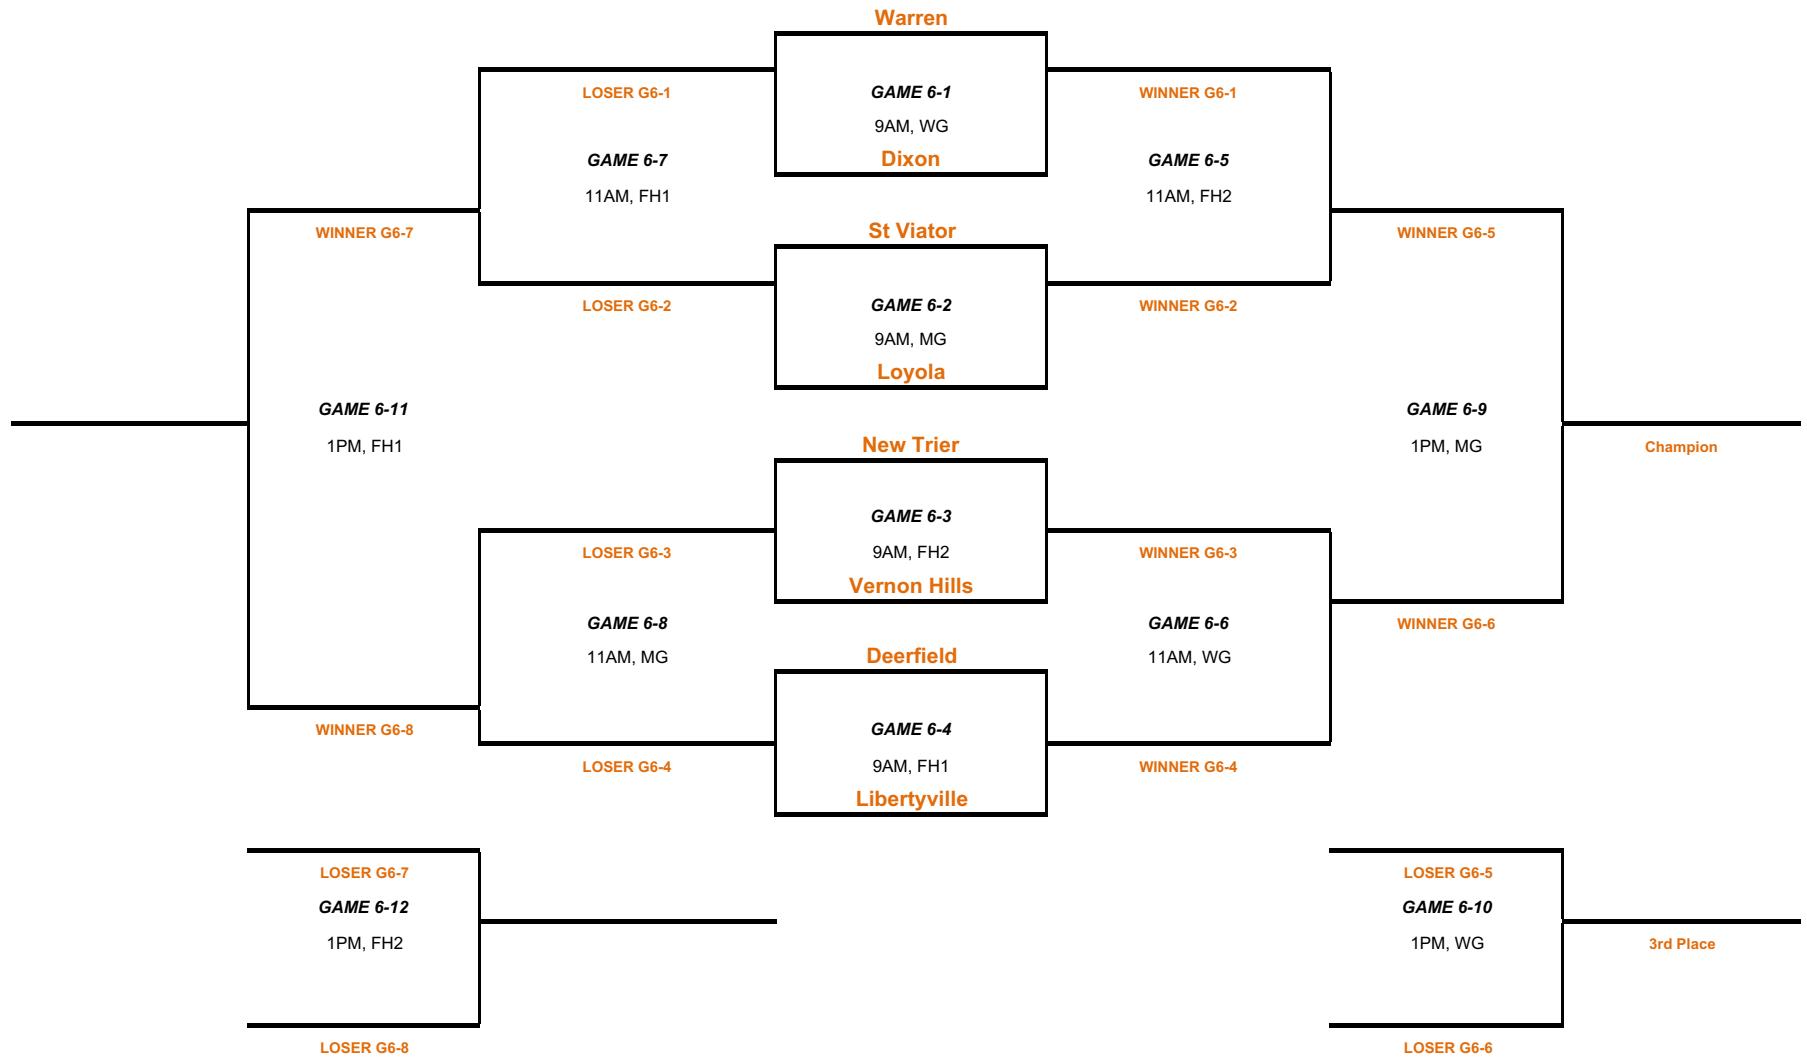

# FRENZY TOURNAMENT - 6th GRADE

MG - LHS Main Gym; WG = LHS West Gym; FH1 = LHS Fieldhouse Ct #1; FH2 = LHS Fieldhouse Ct #2