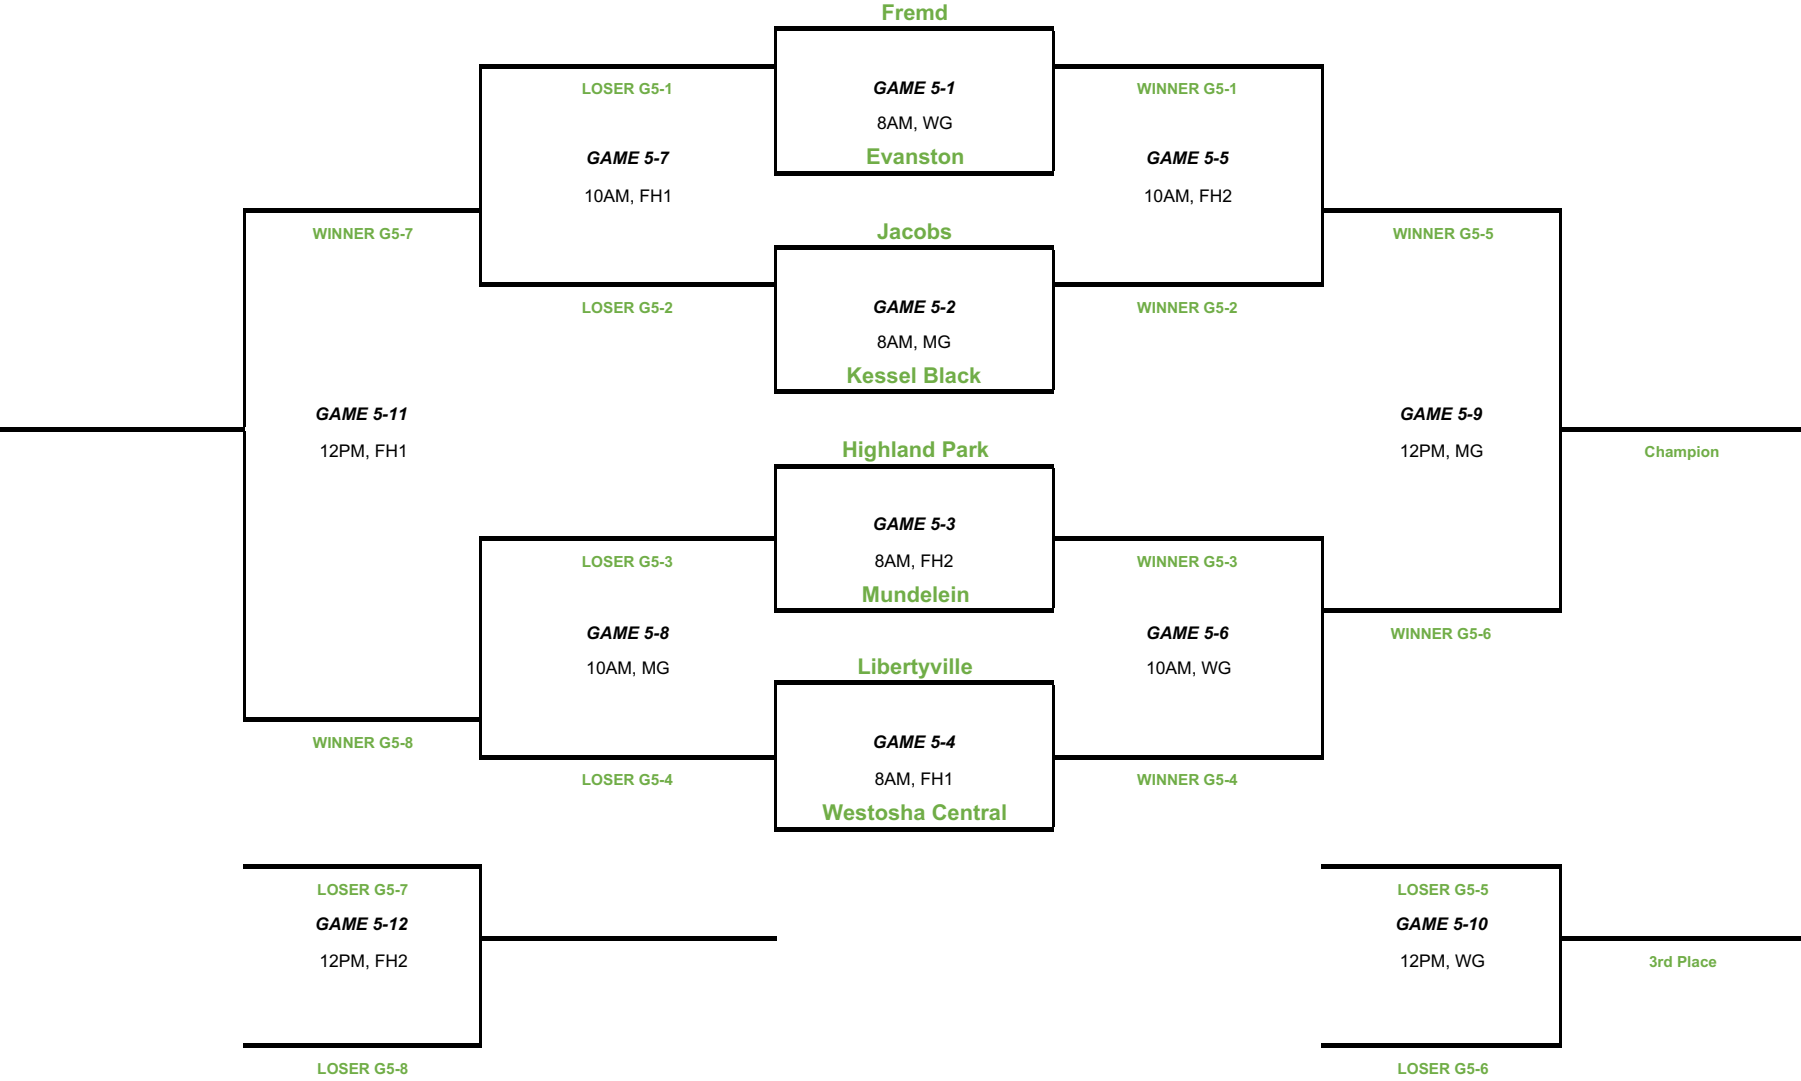

FEEDER FRENZY - 5th GRADE

MG - LHS Main Gym; WG = LHS West Gym; FH1 = LHS Fieldhouse Ct #1; FH2 = LHS Fieldhouse Ct #2