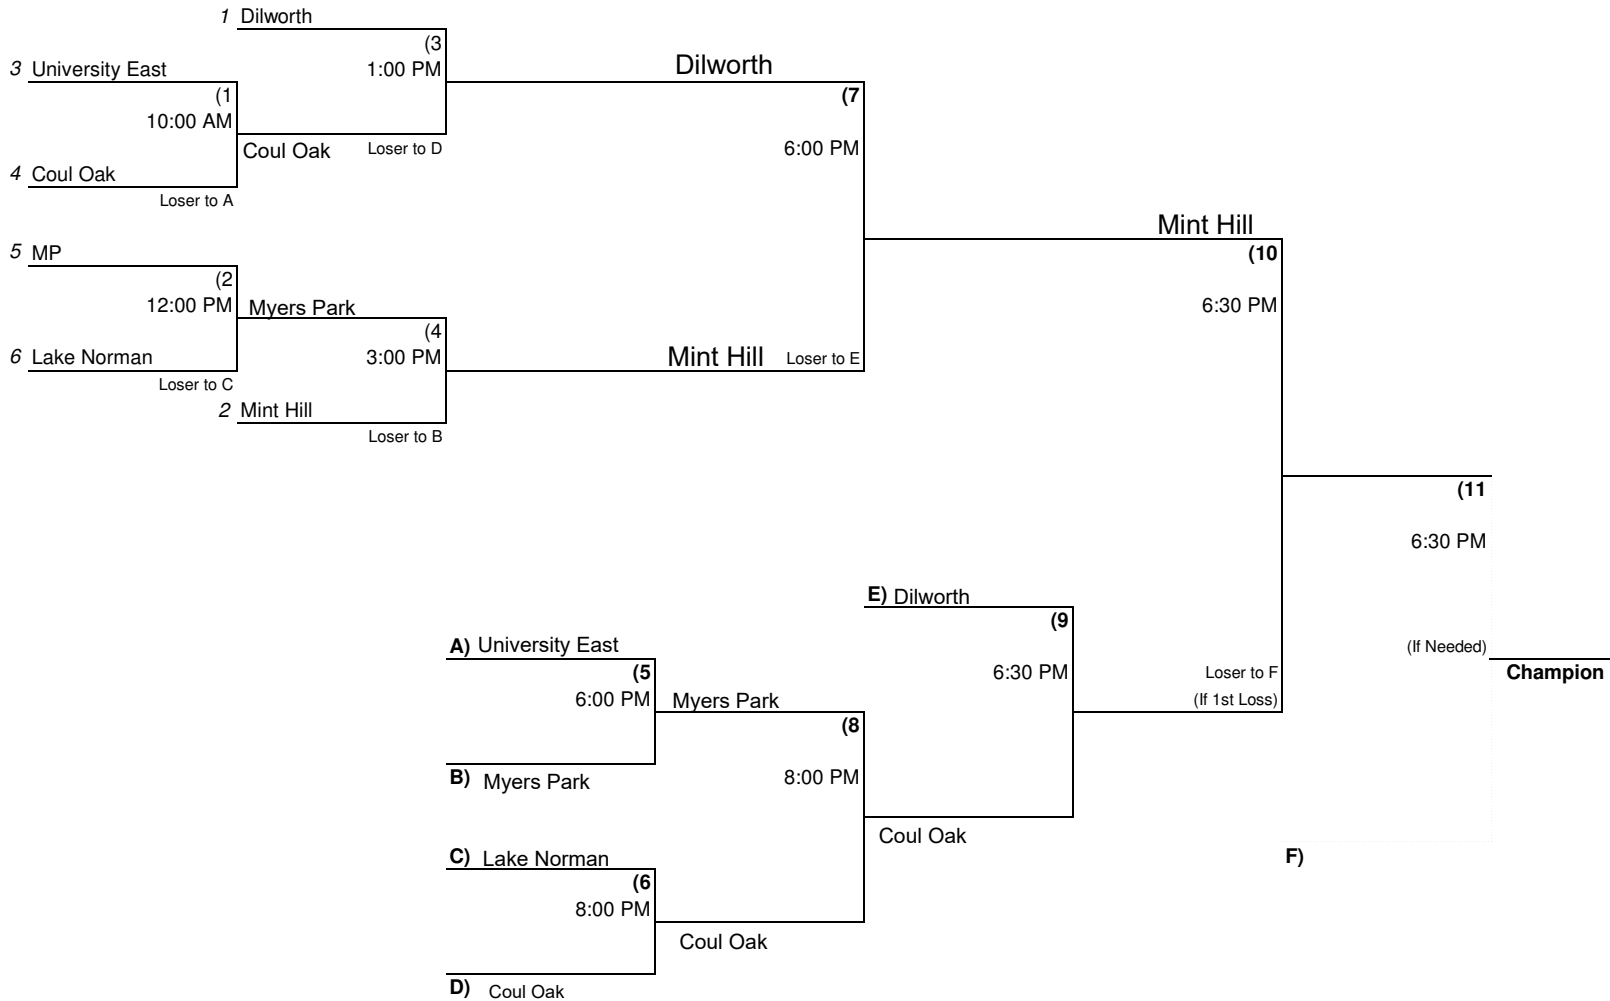

Division: 9-10-11

Mint Hill Little League

Field Location: 9700 Brief Road, Mint Hill, NC 28227

Tournament Director: Troy Burgesser

cell #: 704 400-8422

troy.burgesser@bankofamerica.com

June 25	June 26	June 27	June 28	June 29	June 30	July 1
Saturday	Sunday	Monday	Tuesday	Wednesday	Thursday	Friday
Times: 10:00am 12:00 pm	Times: 1:00pm 3:00pm	Time: 6:00pm 8:00pm	Time: 6:00pm 8:00pm	Time: 6:30pm	Time: 6:30pm	Time: 6:30pm