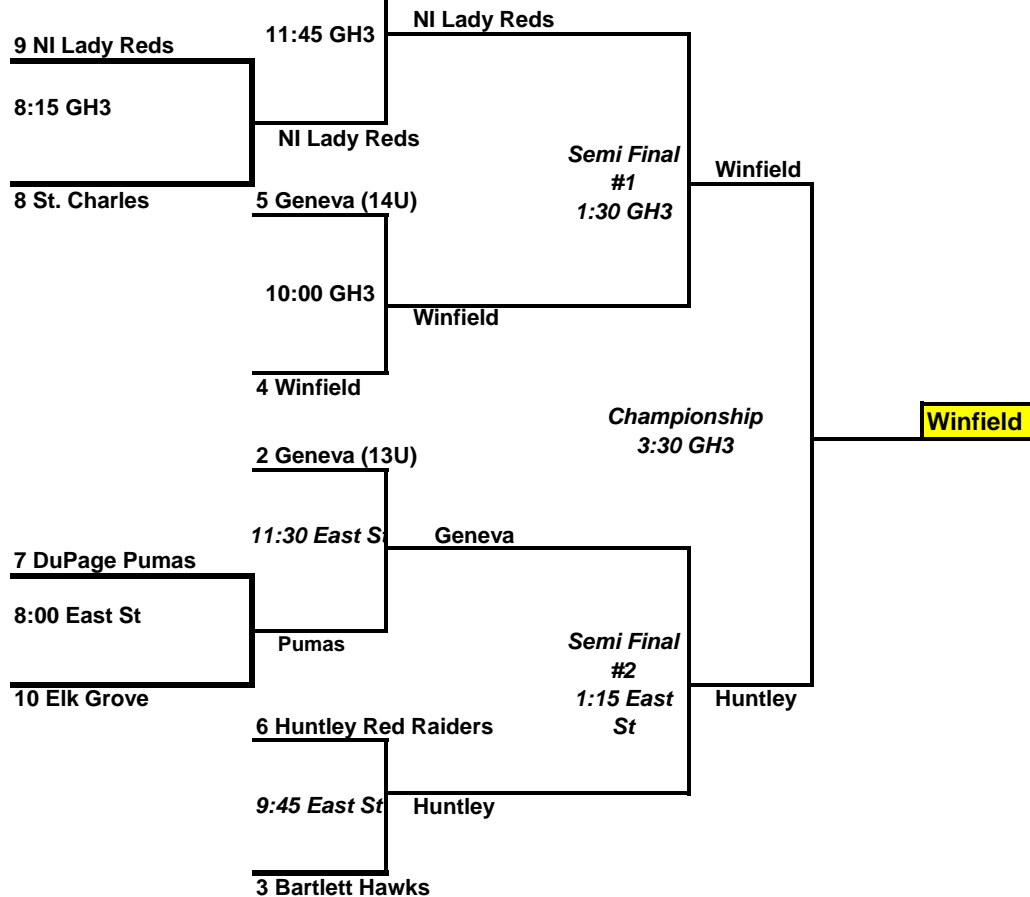

2017 WinFIELD OF DREAMS Fast Pitch Tournament - 14U Division

Team Name	Team	Game 1			Game 2			Game 3			Standings						
		W/L/T	Runs	Runs Against	W/L/T	Runs	Runs Against	W/L/T	Runs	Runs Against	W	L	T	PTS	Seed	Runs Scored	Runs Against
Winfield Wolverines	14A	W	15	9	W	5	3	L	0	5	2	1	0	4	4	20	17
Elk Grove Heat 14u White	14B	L	9	15	L	4	11	L	4	13	0	3	0	0	10	17	39
Geneva Foxes - 13U	14C	L	1	5	W	5	0	W	13	4	2	1	0	4	2	19	9
Bartlett Hawks	14D	W	5	1	L	3	5	W	13	5	2	1	0	4	3	21	11
DuPage Pumas	14E	T	10	10	L	5	13	W	9	3	1	1	1	3	7	24	26
Geneva Foxes	14F	W	10	3	W	15	14	L	4	5	2	1	0	4	5	29	22
Northern Illinois Lady Reds	14G	L	9	12	L	2	5	L	0	4	0	3	0	0	9	11	21
Huntley Red Raiders 13U	14H	W	12	9	W	11	4	L	14	15	2	1	0	4	6	37	28
St Charles Angels 14U BS	14I	L	3	10	W	4	0	L	3	9	1	2	0	2	8	10	19
Edge Chaos	14J	T	10	10	W	5	2	W	5	4	2	0	1	5	1	20	16

Win = 2 pts / Tie = 1 pt / Loss = 0 pts

14U Championship Single Elimination Bracket

Pool Play Tie Breakers:

- Head to Head*
- Runs Against
- Runs Scored
- Coin Flip

1 Edge Chaos

**Head to Head used when 2 way tie, if 3 or more teams tie, seed is determined by runs against, and so on...*

All teams make single elimination bracket on Sunday

Winfield