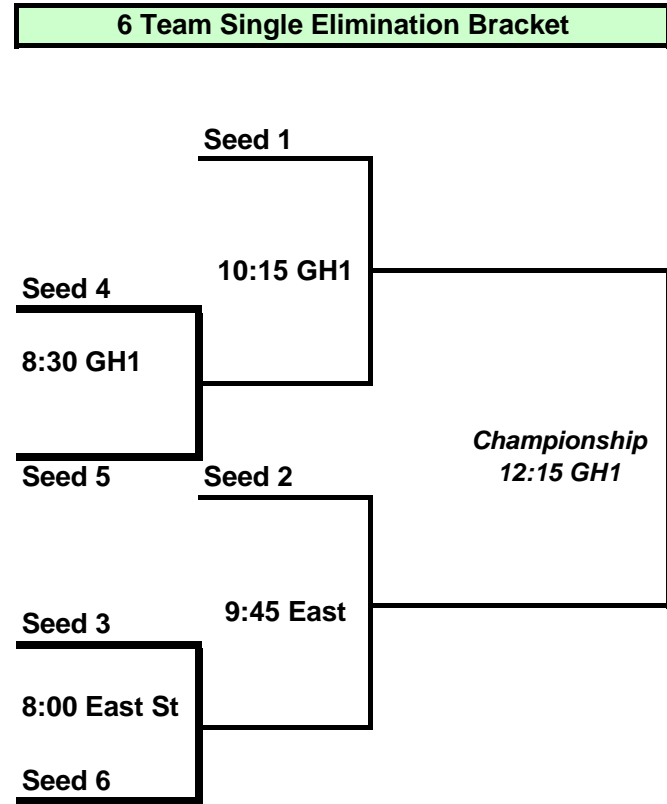

## 2019 WinFIELD OF DREAMS Fast Pitch Tournament - 16U Division

16U Winfield of Dreams Schedule - Games at Glasshagle and East St					
Day	Time	GH 1	Time	East	
Friday			4:00	16A v 16D	
	5:45	16C v 16F	5:45	16E v 16B	
Saturday	8:30	16D v 16E	8:00	16B v 16A	
	10:15	16D v 16F	9:45	16B v 16C	
	12:00	16E v 16F	11:30	16A v 16C	
Sunday	8:30	(16)S4 v (16)S5	8:00	(16)S3 v (16)S6	
	10:15	(16)S1 v (16)TBD	9:45	(16)S2 v (16)TBD	
	12:15	(16) Championship			

[Glasshagle - Google Map Link](#)

[East Street - Google Map Link](#)

Team Name	Team #
Winfield Wolverines 16U	16A
16U Elgin Heat EC	16B
Geneva Foxes -16U Blue	16C
Geneva Foxes 16U White	16D
Chicago Stars 16U	16E
Lemont Lightning 16U-LS	16F