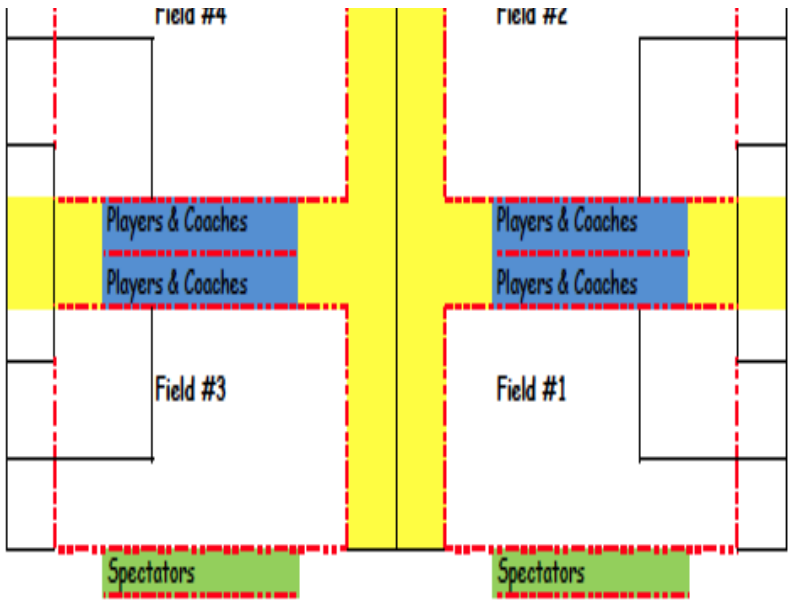

REC SOCCER GUIDELINES

WEATHER: Field Closure Hotline: 203-221-9900

- 1. 5 versus 5 (no Goalkeeper)
- 2. Number 3 ball
- 3. 12 minute quarters
- 4. No off-sides, corner kicks or goal kicks
- 5. Coaches on the boundaries of field with a couple of balls to help & to keep play moving
- 6. Field size – 40 x 25 yards
- 7. Only WSA approved coaches are allowed to coach

CMS BACK FIELDS LAYOUT: (F1-F4)

CMS BACK PARKING LOT

CMS BACK PARKING LOT

CMS FRONT FIELDS LAYOUT: (F1-F4)

NORTH AVENUE

NORTH AVENUE

NORTH AVENUE

PARKING LOT