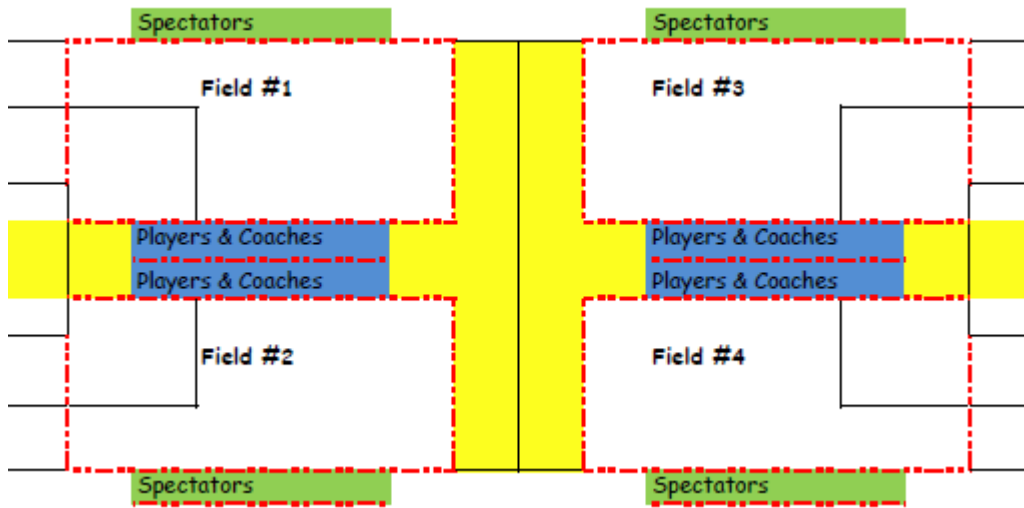

REC SOCCER GUIDELINES

WEATHER: Field Closure Hotline: 203-221-9900

- 1. 5 versus 5 (no Goalkeeper)
- 2. Number 3 ball
- 3. 12 minute quarters
- 4. No off-sides, corner kicks or goal kicks
- 5. Coaches on the boundaries of field with a couple of balls to help & to keep play moving
- 6. Field size – 40 x 25 yards
- 7. Only WSA approved coaches are allowed to coach

CMS BACK FIELDS LAYOUT: (F1-F4)

CMS BACK PARKING LOT

CMS BACK PARKING LOT

CMS FRONT FIELDS LAYOUT: (F1-F4)

NORTH AVENUE

NORTH AVENUE

NORTH AVENUE

PARKING LOT