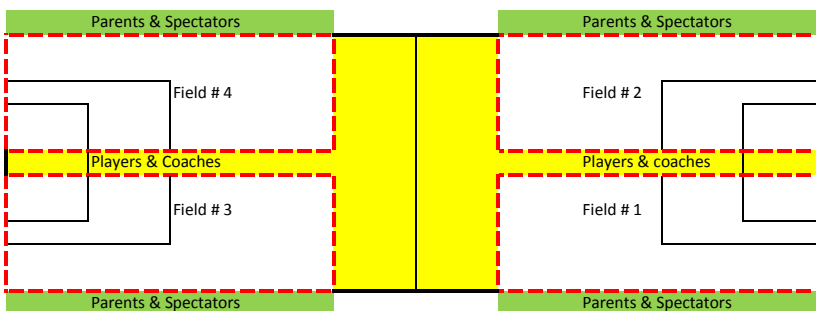

Westport Soccer Association REC Soccer Guidelines

Kindergarten Girls - Spring 2018

Field Closure Hotline: (203) 221-9900

Game Format:

1) 4 v 4 (no goalkeeper)
2) Ball Size # 3
3) Four 12 minute quarters
4) No off-side, no throw-ins, no corner kicks, no goal kicks
5) Coaches on the field with a couple of balls to help & keep play moving
6) Field size: 35 yards long x 25 yards wide
7) Only WSA approved coaches are allowed to coach

REC Field Guidelines

- + If you are the last group to play, return goals to the fence around field in groups of 2
- + Please return all cones, left balls, and clothes to the WSA box and close lid
- + Please ask families to police all garbage from the fields after the game

Coleytown Middle School Back Field

For field orientation purposes
PARKING LOT IS HERE