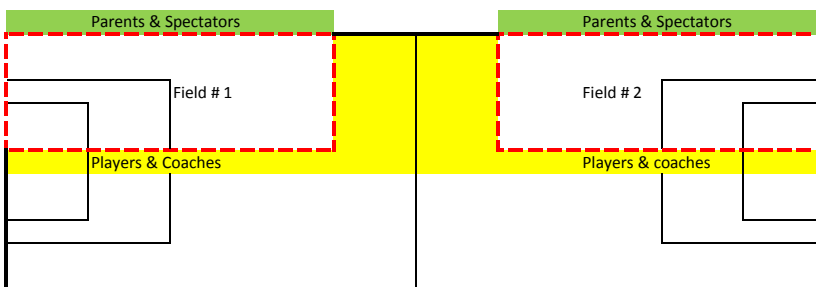

Westport Soccer Association REC Soccer Guidelines

Kindergarten Girls - Spring 2018

Field Closure Hotline: (203) 221-9900

Game Format:

- 1) 4 v 4 (no goalkeeper)
- 2) Ball Size # 3
- 3) Four 12 minute quarters
- 4) No off-side, no throw-ins, no corner kicks, no goal kicks
- 5) Coaches on the field with a couple of balls to help & keep play moving
- 6) Field size: 35 yards long x 25 yards wide
- 7) Only WSA approved coaches are allowed to coach

REC Field Guidelines

- + If you are the last group to play, return goals to the fence around field in groups of 2
- + Please return all cones, left balls, and clothes to the WSA box and close lid
- + Please ask families to police all garbage from the fields after the game

Coleytown Middle School Back Field

For field orientation purposes
PARKING LOT IS HERE

Coleytown Middle School Front Field

For field orientation purposes
NORTH AVENUE IS HERE