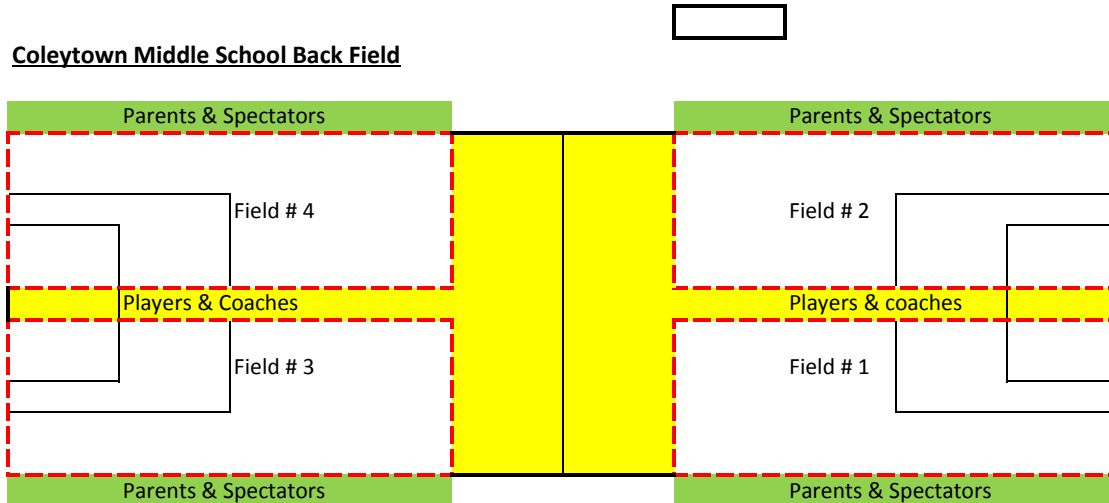

## First Grade Girls - Spring 2018

Field Closure Hotline: (203) 221-9900

### Game Format:

- 1) 5 v 5 (no goalkeeper)
- 2) Ball Size # 3
- 3) Four 12 minute quarters
- 4) No off-side, no throw-ins, no corner kicks, no goal kicks
- 5) Coaches on the boundaries of field with a couple of balls to keep play moving
- 6) Field size: 40 yards long x 25 yards wide
- 7) Only WSA approved coaches are allowed to coach

### REC Field Guidelines

- + If you are the last group to play, return goals to the fence around field in groups of 2
- + Please return all cones, left balls, and clothes to the WSA box and close lid
- + Please ask families to police all garbage from the fields after the game