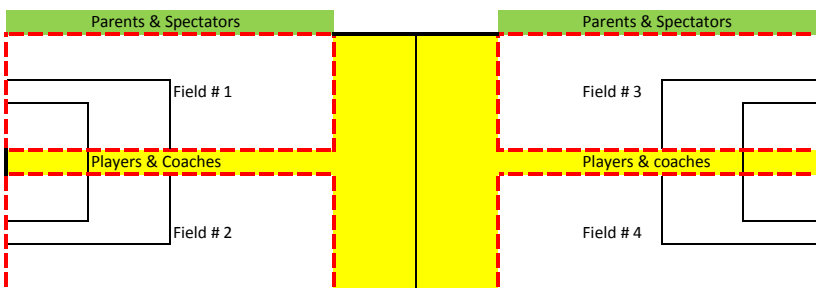

Westport Soccer Association REC Soccer Guidelines

First Grade Boys - Spring 2018

Field Closure Hotline: (203) 221-9900

Game Format:

- 1) 5 v 5 (no goalkeeper)
- 2) Ball Size # 3
- 3) Four 12 minute quarters
- 4) No off-side, no throw-ins, no corner kicks, no goal kicks
- 5) Coaches on the boundaries of field with a couple of balls to keep play moving
- 6) Field size: 40 yards long x 25 yards wide
- 7) Only WSA approved coaches are allowed to coach

REC Field Guidelines

- + If you are the last group to play, return goals to the fence around field in groups of 2
- + Please return all cones, left balls, and clothes to the WSA box and close lid
- + Please ask families to police all garbage from the fields after the game

Coleytown Middle School Back Field

For field orientation purposes
PARKING LOT IS HERE

Coleytown Middle School Front Field

For field orientation purposes
NORTH AVENUE IS HERE