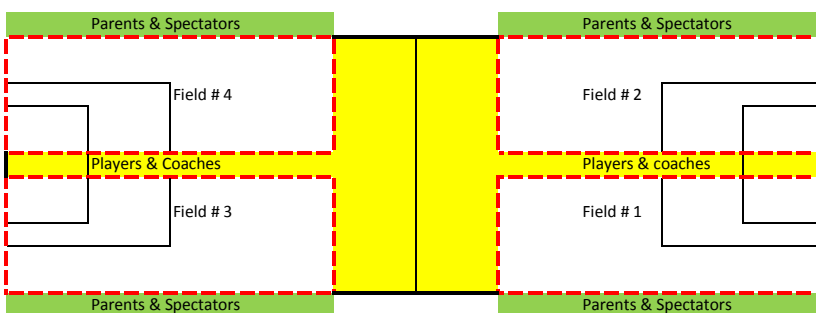

Westport Soccer Association REC Soccer Guidelines

First Grade Boys - Spring 2018

Field Closure Hotline: (203) 221-9900

Game Format:

1) 5 v 5 (no goalkeeper)
2) Ball Size # 3
3) Four 12 minute quarters
4) No off-side, no throw-ins, no corner kicks, no goal kicks
5) Coaches on the boundaries of field with a couple of balls to keep play moving
6) Field size: 40 yards long x 25 yards wide
7) Only WSA approved coaches are allowed to coach

REC Field Guidelines

- + If you are the last group to play, return goals to the fence around field in groups of 2
- + Please return all cones, left balls, and clothes to the WSA box and close lid
- + Please ask families to police all garbage from the fields after the game

Coleytown Middle School Back Field

For field orientation purposes
PARKING LOT IS HERE