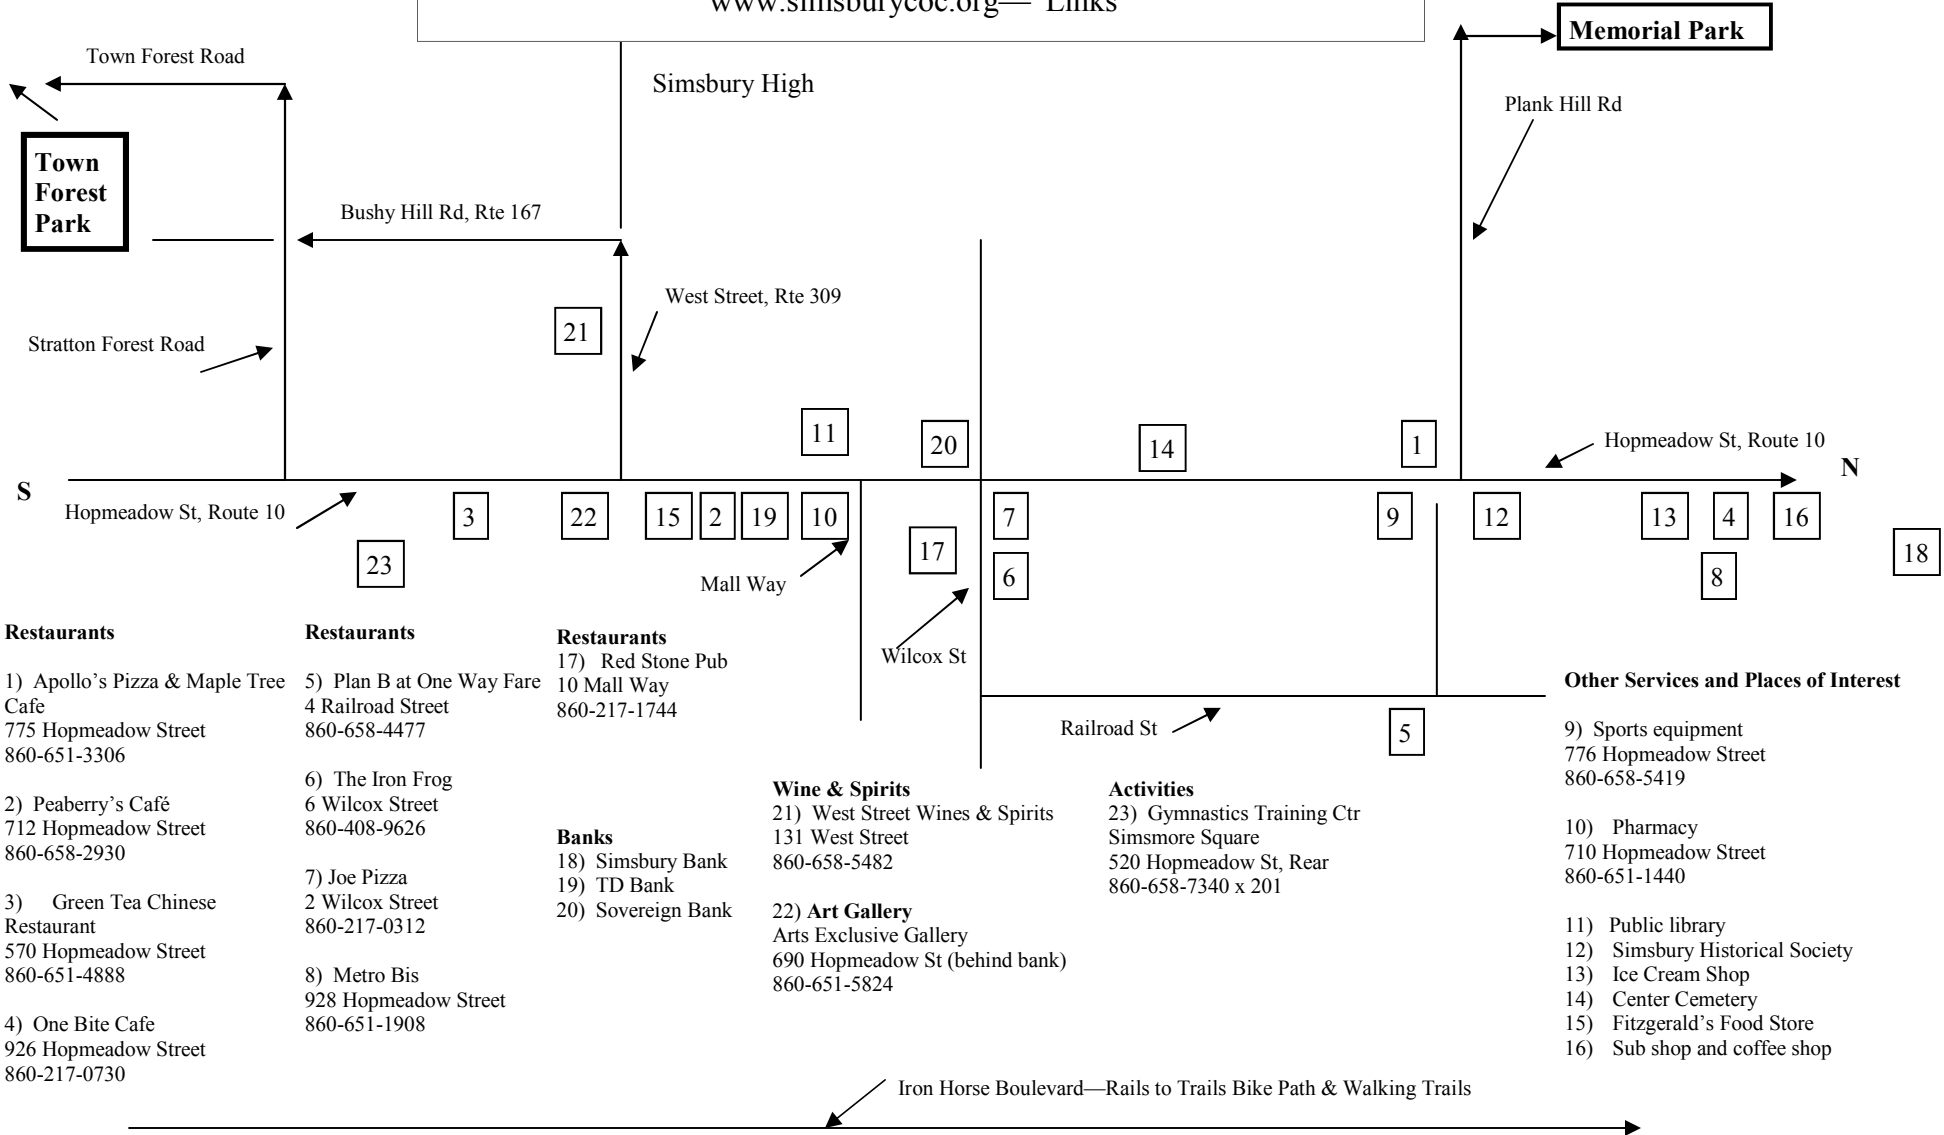

The Simsbury Chamber of Commerce Welcomes Tournament Players and Families to...

Downtown Simsbury – Places to Eat and Areas of Interest

Map depicts dining options and other services in Town of Simsbury. For further information about the Town of Simsbury, Things To Do and business services, please visit the Simsbury Chamber of Commerce at www.simsburycoc.org—”Links”

Restaurants

- 1) Apollo's Pizza & Maple Tree Cafe
775 Hopmeadow Street
860-651-3306
- 2) Peaberry's Café
712 Hopmeadow Street
860-658-2930
- 3) Green Tea Chinese Restaurant
570 Hopmeadow Street
860-651-4888
- 4) One Bite Cafe
926 Hopmeadow Street
860-217-0730

Restaurants

- 5) Plan B at One Way Fare
4 Railroad Street
860-658-4477
- 6) The Iron Frog
6 Wilcox Street
860-408-9626
- 7) Joe Pizza
2 Wilcox Street
860-217-0312
- 8) Metro Bis
928 Hopmeadow Street
860-651-1908

Restaurants

- 17) Red Stone Pub
10 Mall Way
860-217-1744

Banks

- 18) Simsbury Bank
- 19) TD Bank
- 20) Sovereign Bank

Wine & Spirits

- 21) West Street Wines & Spirits
131 West Street
860-658-5482

Art Gallery